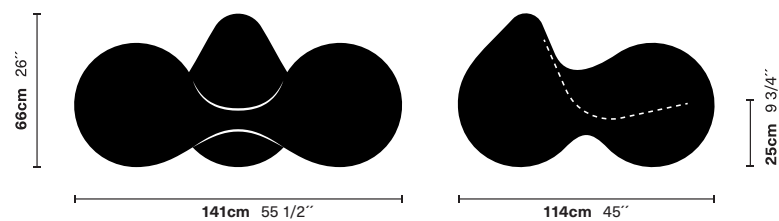

# Tomato

Designed by Eero Aarnio 1971

Eero has always been drawn to the circular form and is perhaps best known for his designs 'without edges'. The Tomato chair combines three circles on a basic seat, with two as armrests, one stretched to be a comfortable back.

**Dimensions:** 141 cm width x 114 cm depth x 66 cm height

**Weight:** Net weight: 18 kg  
Gross weight: 21 kg

**Materials:** Fibreglass, Gelcoat finish

**Colours:**

- Red RAL 3028
- White RAL 9016

EERO  
AARNIO  
ORIGINAL  
ALS