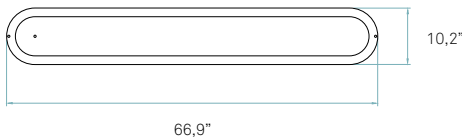

**Bottom diffuser**  
Matt satin acrylic

**Metal canopy**  
Brushed nickel  
ø 4,8"

**Electrical cable**  
Transparent  
8 ft drop

**Steel cable**  
2 x 8 ft drop

Packaging

**Box size**  
Shade  
box 1: 71 x 12 x 8"  
Electrical kit box  
box 2: 71 x 12 x 8"

**Weight**  
Gross - 23,2 Lb  
Net - 16,7 Lb

Recommended tube (Not Included)

**Linear fluorescent**  
2 x 35 w

**Dimming**

Standard fit: Lutron

For other options, please  
specify dimming needs

**Weight**  
Gross - 15,4 Lb  
Net - 7,1 Lb

**Metal canopy**  
Brushed nickel  
ø 4,8"

**Electrical cable**  
Transparent  
8 ft drop

**Steel cable**  
2 x 8 ft drop

**Top diffuser**  
Black or White

It's important to select  
top diffuser colour