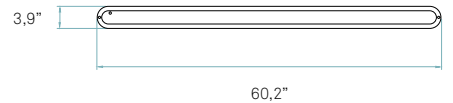

**Bottom diffuser**  
Matt satin acrylic

**Metal canopy**  
Brushed nickel  
ø 4,8"

**Electrical cable**  
Transparent  
8 ft drop

**Steel cable**  
2 x 8 ft drop

Packaging

**Box size**  
Shade  
box 1: 71 x 12 x 8"  
Electrical kit box  
box 2: 71 x 12 x 8"

**Weight**  
Gross - 15,4 Lb  
Net - 7,1 Lb

**Metal canopy**  
Brushed nickel  
ø 4,8"

**Electrical cable**  
Transparent  
8 ft drop

**Steel cable**  
2 x 8 ft drop

**Top diffuser**  
Black or White

It's important to select  
top diffuser colour

**Bottom diffuser**  
Matt satin acrylic

Recommended tube (Not Included)

120V - 277V  
T5

Dimming

Linear fluorescent  
1 x 35 w

Standard fit: Lutron

For other options, please  
specify dimming needs

SUSPENSION SLIM / **I-Club**  
 by Burkhard Dämmer