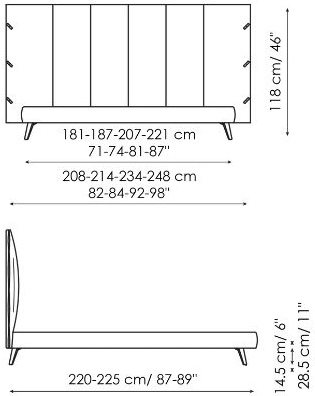

Data sheet

Cuff

Width: 208-214-234-248cm
 Depth: 220-225cm
 Height: 100cm

Cuff plus

Width: 208-214-234-248cm
 Depth: 220-225cm
 Height: 100cm

Cuff open

Width: 208-214-234-248cm
 Depth: 220-225cm
 Height: 100cm

Cuff hi

Width: 208-214-234-248cm
 Depth: 220-225cm
 Height: 118cm

Cuff hi plus

Width: 208-214-234-248cm
 Depth: 220-225cm
 Height: 118cm

Cuff hi open

Width: 208-214-234-248cm
 Depth: 220-225cm
 Height: 118cm