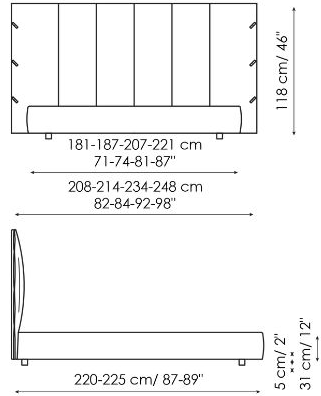

Data sheet

Cuff

Width: 208-214-234-248cm
 Depth: 220-225cm
 Height: 100cm

Cuff plus

Width: 208-214-234-248cm
 Depth: 220-225cm
 Height: 100cm

Cuff open

Width: 208-214-234-248cm
 Depth: 220-225cm
 Height: 100cm

Cuff hi

Width: 208-214-234-248cm
 Depth: 220-225cm
 Height: 118cm

Cuff hi plus

Width: 208-214-234-248cm
 Depth: 220-225cm
 Height: 118cm

Cuff hi open

Width: 208-214-234-248cm
 Depth: 220-225cm
 Height: 118cm