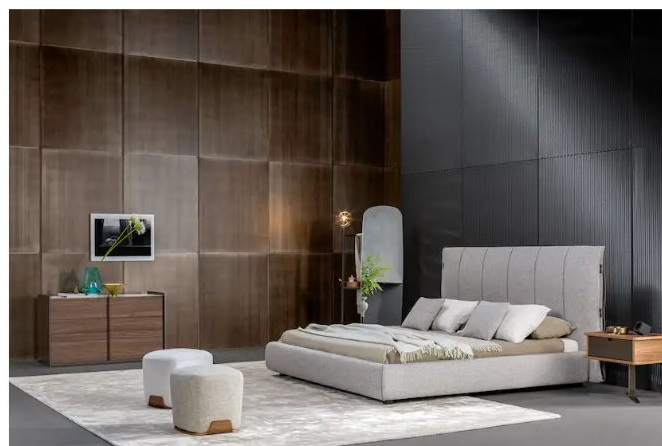

BONALDO

Cuff

Designer: **Mauro Lipparini**

The Cuff bed frame with upholstered headboard, available in double or single versions, is a bed that is made elegant by the exquisite details that give it character, such as the frog fastenings dotting the two flaps of the padded headboard, the pleating that runs vertically, the leather inserts that also enrich the bed frame and the painted metal feet in sophisticated hues. Available with completely removable cover in fabric, leather or eco-leather, Cuff is produced in various versions: with higher headboard (Cuff hi), with thicker

bed frame, low feet in painted wood and low (Cuff plus) or high (Cuff hi plus) headboard. In the versions with storage (Cuff open and Cuff hi open), valuable additional space is available for storing covers, cushions and everything necessary for the bedroom. The Cuff easy open and Cuff hi easy open versions are furnished with a convenient storage space and also a double-action mechanism that allows the bed surface to be completely raised to facilitate making and cleaning the bed.