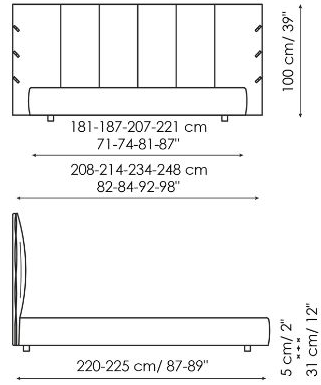

Data sheet

Cuff

Width: 208-214-234-248cm
 Depth: 220-225cm
 Height: 100cm

Cuff plus

Width: 208-214-234-248cm
 Depth: 220-225cm
 Height: 100cm

Cuff open

Width: 208-214-234-248cm
 Depth: 220-225cm
 Height: 100cm

Cuff hi

Width: 208-214-234-248cm
 Depth: 220-225cm
 Height: 118cm

Cuff hi plus

Width: 208-214-234-248cm
 Depth: 220-225cm
 Height: 118cm

Cuff hi open

Width: 208-214-234-248cm
 Depth: 220-225cm
 Height: 118cm