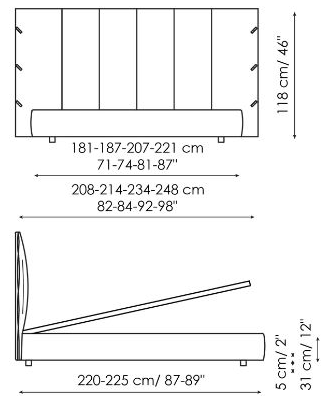

Data sheet

Cuff

Width: 208-214-234-248cm
 Depth: 220-225cm
 Height: 100cm

Cuff plus

Width: 208-214-234-248cm
 Depth: 220-225cm
 Height: 100cm

Cuff open

Width: 208-214-234-248cm
 Depth: 220-225cm
 Height: 100cm

Cuff hi

Width: 208-214-234-248cm
 Depth: 220-225cm
 Height: 118cm

Cuff hi plus

Width: 208-214-234-248cm
 Depth: 220-225cm
 Height: 118cm

Cuff hi open

Width: 208-214-234-248cm
 Depth: 220-225cm
 Height: 118cm