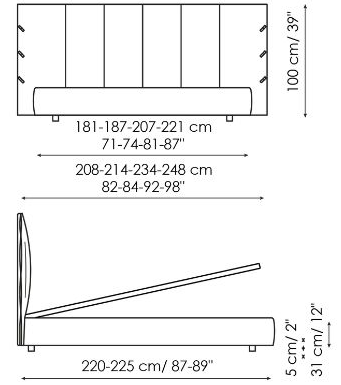

Data sheet

Cuff

Width: 208-214-234-248cm
 Depth: 220-225cm
 Height: 100cm

Cuff plus

Width: 208-214-234-248cm
 Depth: 220-225cm
 Height: 100cm

Cuff open

Width: 208-214-234-248cm
 Depth: 220-225cm
 Height: 100cm

Cuff hi

Width: 208-214-234-248cm
 Depth: 220-225cm
 Height: 118cm

Cuff hi plus

Width: 208-214-234-248cm
 Depth: 220-225cm
 Height: 118cm

Cuff hi open

Width: 208-214-234-248cm
 Depth: 220-225cm
 Height: 118cm