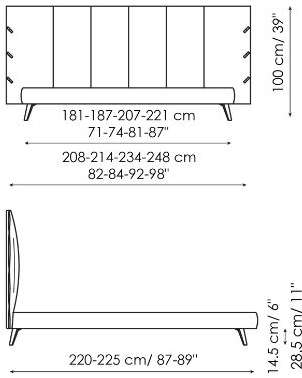

Data sheet

Cuff

Width: 208-214-234-248cm
 Depth: 220-225cm
 Height: 100cm

Cuff plus

Width: 208-214-234-248cm
 Depth: 220-225cm
 Height: 100cm

Cuff open

Width: 208-214-234-248cm
 Depth: 220-225cm
 Height: 100cm

Cuff hi

Width: 208-214-234-248cm
 Depth: 220-225cm
 Height: 118cm

Cuff hi plus

Width: 208-214-234-248cm
 Depth: 220-225cm
 Height: 118cm

Cuff hi open

Width: 208-214-234-248cm
 Depth: 220-225cm
 Height: 118cm