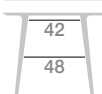

CODE
X 1032 + L 7332

CODE
X 1132 + L 7332

CODE
X 1232 + L 7332

DIMENSIONS

Width inside legs at chair arms height

Width inside legs at chair seat height

Ø90 35½"

63,5 25"

PACKING

1 table Ø90 = 2 boxes

BOX 1 (tabletop):
Size: 101 x 101 x 5 cm
Volume: 0,052 m³
Weight: 12 kg.

BOX 2 (legs):
Size: 86 x 29 x 24 cm
Volume: 0,06 m³
Weight: 7 kg.

1 table Ø100 = 2 boxes

BOX 1 (tabletop):
Size: 121 x 121 x 5 cm
Volume: 0,075 m³
Weight: 15 kg.

BOX 2 (legs):
Size: 86 x 29 x 24 cm
Volume: 0,06 m³
Weight: 7 kg.

1 table Ø110 = 2 boxes

BOX 1 (tabletop):
Size: 121 x 121 x 5 cm
Volume: 0,075 m³
Weight: 17 kg.

BOX 2 (legs):
Size: 86 x 29 x 24 cm
Volume: 0,06 m³
Weight: 7 kg.