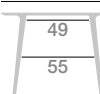

71,5 28¼"

Ø110 43¼"