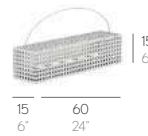

fez 1
vela. candle
5x5x5h cm
2"x2"x2"h