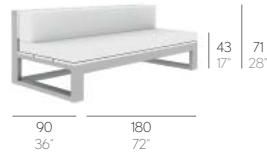

SOFÁ MODULAR 4//SOFÁ, SOFA