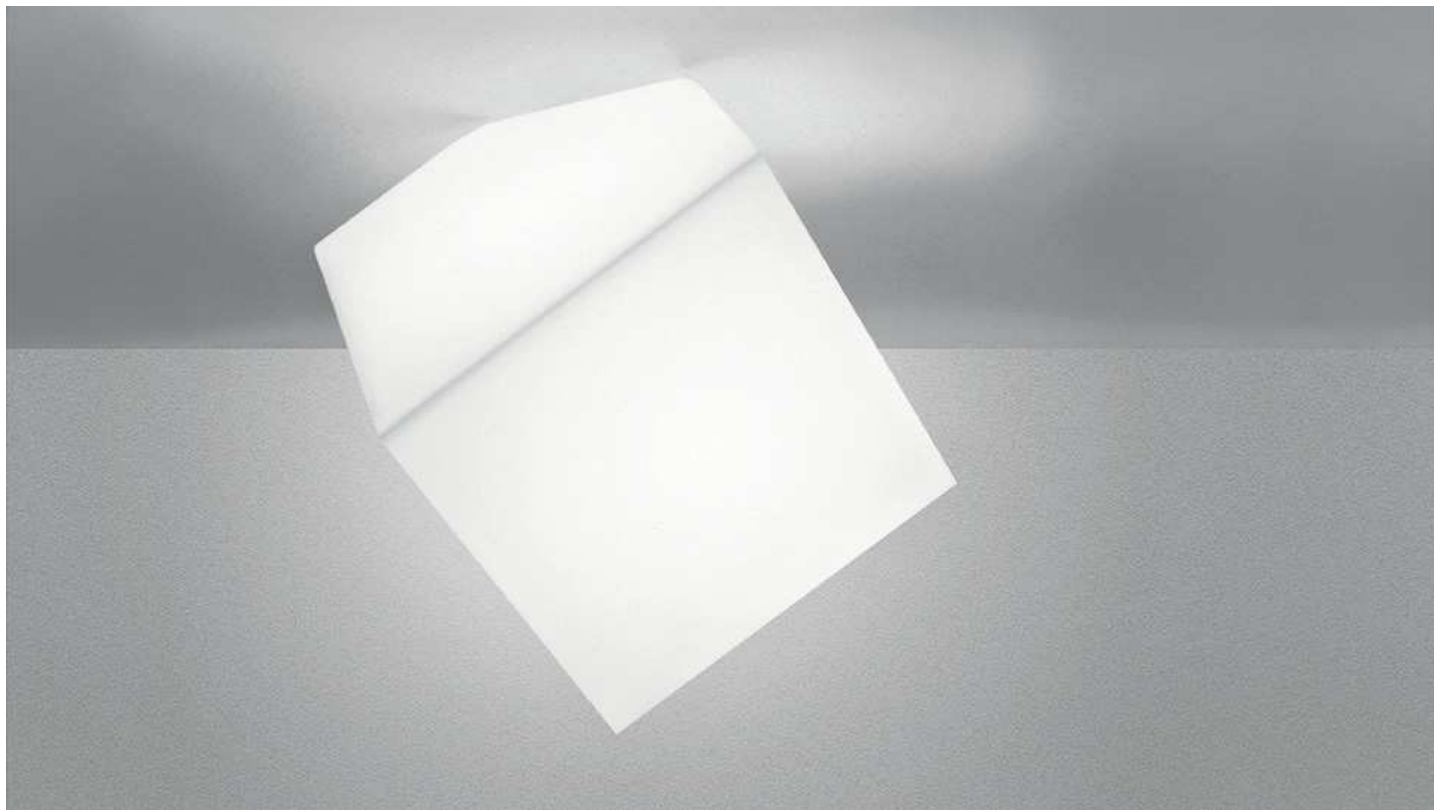

### Edge 21

Wall support in thermoplastic resin; diffuser in thermoplastic material.

White  
○

FLUO Tc-tse Wall/Ceiling

750°C° IP65

| W   | Dimensions  | Luminous Flux (lm) | Color | Code     | Product name           |
|-----|-------------|--------------------|-------|----------|------------------------|
| 20W | H 12.6 inch | 1200lm             | ○     | 1292010A | Edge 21 - Wall/Ceiling |