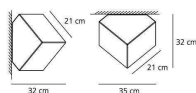

### Edge 21

Wall support in thermoplastic resin; diffuser in thermoplastic material.

White  
○

FLUO Tc-tse Wall/Ceiling

750°C° IP65

| W   | Dimensions  | Luminous Flux (lm) | Color | Code     | Product name           |
|-----|-------------|--------------------|-------|----------|------------------------|
| 20W | H 12.6 inch | 1200lm             | ○     | 1292010A | Edge 21 - Wall/Ceiling |