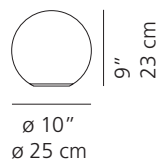

# DioscURI Table

DIOSCURI 14

DIOSCURI 25

DIOSCURI 35

DIOSCURI 42

DIOSCURI 14

DIOSCURI 25

	DIOSCURI 14	DIOSCURI 25
<b>EMISSION</b>	Diffused	Diffused
<b>LIGHT SOURCE</b>	LED Bulb (non integrated) 4W LED E12/G16.5	LED, CFL, INC Max 100W E26/A19
<b>DIMMING FEATURE</b>	Dimmer on cord	Dimmer on cord
<b>FINISH</b>	○ White	○ White