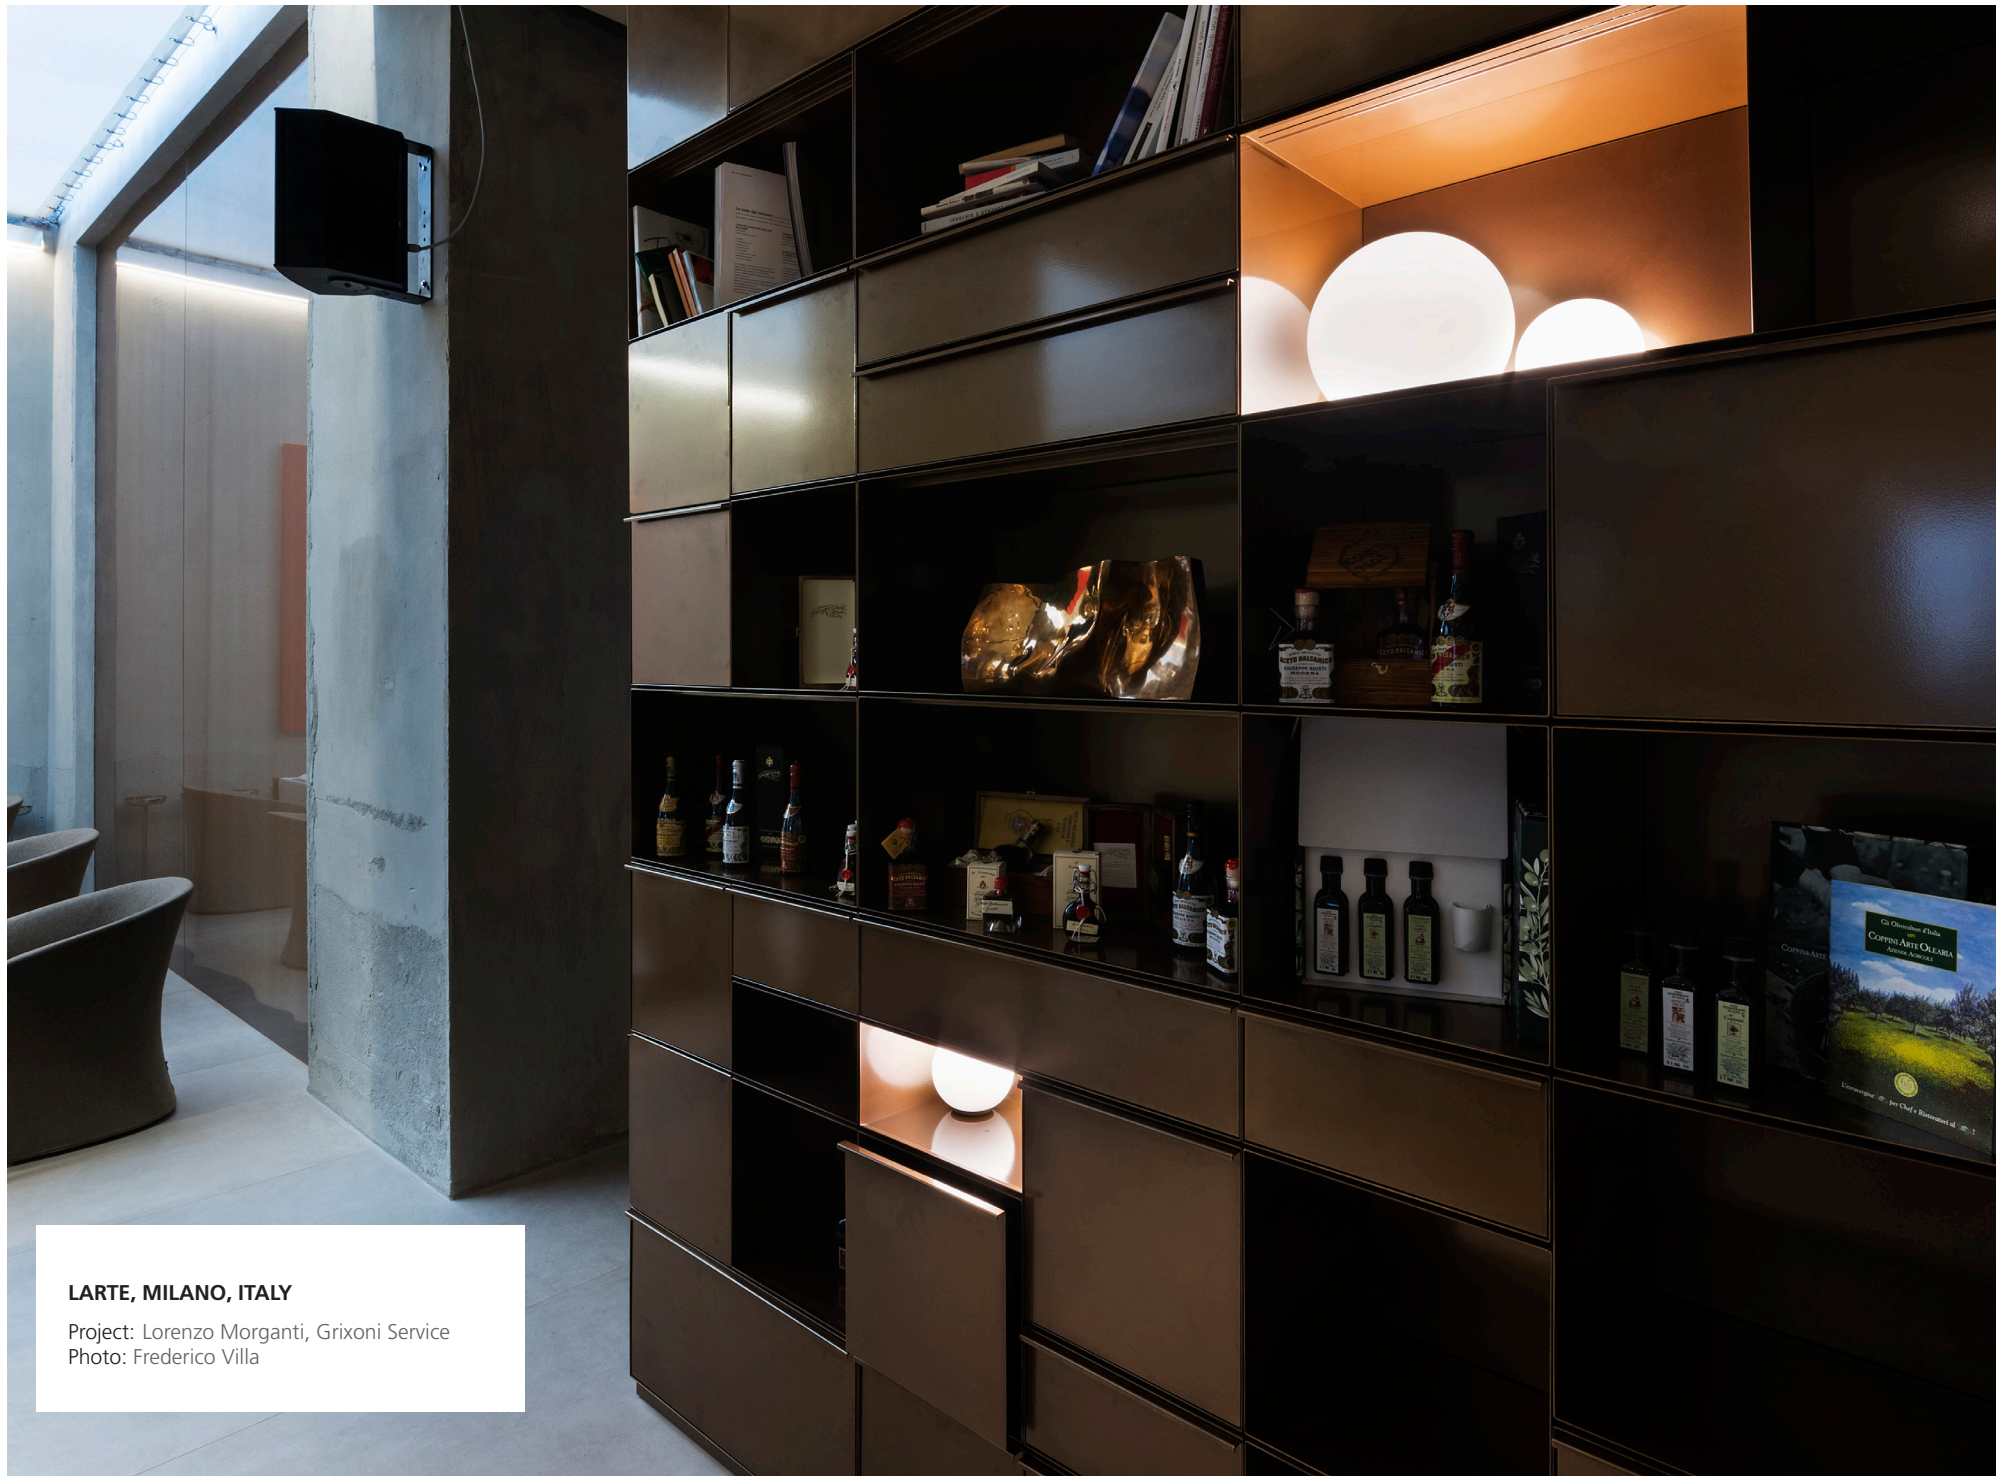

LARTE, MILANO, ITALY

Project: Lorenzo Morganti, Grixoni Service
Photo: Federico Villa