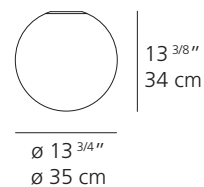

# DioscURI Wall/Ceiling

DIOSCURI 14

DIOSCURI 25

DIOSCURI 35

DIOSCURI 42

DIOSCURI 14

DIOSCURI 25

	DIOSCURI 14	DIOSCURI 25
<b>EMISSION</b>	Diffused	Diffused
<b>LIGHT SOURCE</b>	LED Bulb (non integrated) 4W LED E12/G16.5	LED, CFL, INC Max 100W E26/A19
<b>DIMMING FEATURE</b>	Dimmable	Dimmable
<b>FINISH</b>	○ White	○ White
<b>CERTIFICATIONS</b>	c.UL.us	c.UL.us