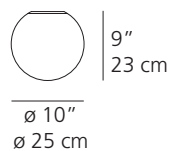

DIOSCURI 35