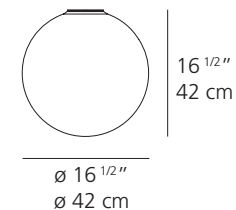

# DioscURI Wall/Ceiling

DIOSCURI 14

DIOSCURI 25

DIOSCURI 35

DIOSCURI 42

DIOSCURI 14

DIOSCURI 25

	DIOSCURI 14	DIOSCURI 25
<b>EMISSION</b>	Diffused	Diffused
<b>LIGHT SOURCE</b>	LED Bulb (non integrated) 4W LED E12/G16.5	LED, CFL, INC Max 100W E26/A19
<b>DIMMING FEATURE</b>	Dimmable	Dimmable
<b>FINISH</b>	○ White	○ White
<b>CERTIFICATIONS</b>	c.UL.us	c.UL.us