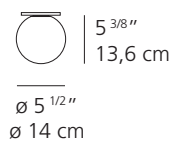

DioscURI Wall/Ceiling

DIOSCURI 14

DIOSCURI 25