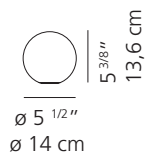

# DioscURI Table

DIOSCURI 14

DIOSCURI 25

DIOSCURI 35

DIOSCURI 42

DIOSCURI 14

DIOSCURI 25

	DIOSCURI 14	DIOSCURI 25
<b>EMISSION</b>	Diffused	Diffused
<b>LIGHT SOURCE</b>	LED Bulb (non integrated) 4W LED E12/G16.5	LED, CFL, INC Max 100W E26/A19
<b>DIMMING FEATURE</b>	Dimmer on cord	Dimmer on cord
<b>FINISH</b>	○ White	○ White