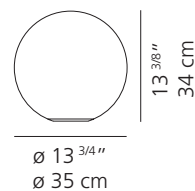

# DioscURI Table

DIOSCURI 14

DIOSCURI 25

DIOSCURI 35

DIOSCURI 42

DIOSCURI 14

DIOSCURI 25

	DIOSCURI 14	DIOSCURI 25
<b>EMISSION</b>	Diffused	Diffused
<b>LIGHT SOURCE</b>	LED Bulb (non integrated) 4W LED E12/G16.5	LED, CFL, INC Max 100W E26/A19
<b>DIMMING FEATURE</b>	Dimmer on cord	Dimmer on cord
<b>FINISH</b>	○ White	○ White