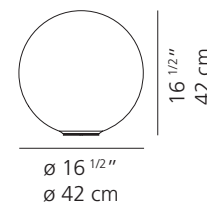

# DioscURI Table

DIOSCURI 14

DIOSCURI 25

DIOSCURI 35

DIOSCURI 42

DIOSCURI 14

DIOSCURI 25

	DIOSCURI 14	DIOSCURI 25
<b>EMISSION</b>	Diffused	Diffused
<b>LIGHT SOURCE</b>	LED Bulb (non integrated) 4W LED E12/G16.5	LED, CFL, INC Max 100W E26/A19
<b>DIMMING FEATURE</b>	Dimmer on cord	Dimmer on cord
<b>FINISH</b>	○ White	○ White