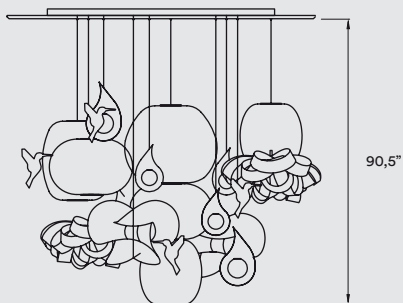

MATERIALS & COMPONENTS

15 Wood Veneer Shades
 Shade mount required

White Laquered Wood Canopy

6 Ceramic Birds in Gold - GB or White Glaze - WB

Electrical & Steel Cables: The measurements have been calculated for a ceiling height of 11 - 13 ft. If your ceiling is higher let us know so we can adjust your cable lengths.

FINISHES**WOOD VENEER**

 20 Ivory White

 22 Natural Beech

PACKAGING

For freight, please consult our offices

Total Volume: 328,4 ft³

Total Weight: Gross - 1324 Lb | Net -315,5 Lb

**REF.**