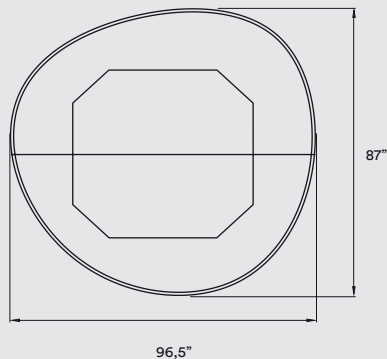

MATERIALS & COMPONENTS

15 Wood Veneer Shades
 Shade mount required

White Laquered Wood Canopy

6 Ceramic Birds in Gold - GB or White Glaze - WB

Electrical & Steel Cables: The measurements have been calculated for a ceiling height of 11 - 13 ft. If your ceiling is higher let us know so we can adjust your cable lengths.

FINISHES**WOOD VENEER**

 20 Ivory White

 22 Natural Beech

PACKAGING

For freight, please consult our offices

Total Volume: 328,4 ft³

Total Weight: Gross - 1324 Lb | Net -315,5 Lb

**REF.**