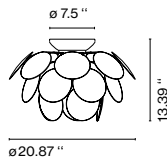

Discocó

Christophe Mathieu

marset

Discocó C68

Discocó C53

Exuberant even when turned off, the richness of the light issuing from the Discocó lamp provides direct downward illumination along with a dramatic play of lights and soft shadows.

Discocó C68
 ☉ 3x E26 LED TYPE A 11W

Discocó C53
 ☉ E26 LED TYPE A 11W

21 opaque petals made in moulded ABS. Chromed semi-sphere.

- White (Ral 9003)
- Black-Gold (Ral 9004-Gold)

Dry locations only

- [Download](#) Assembly Instructions
- [Download](#) 2D
- [Download](#) 3D