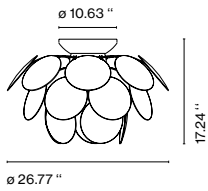

Discocó C68