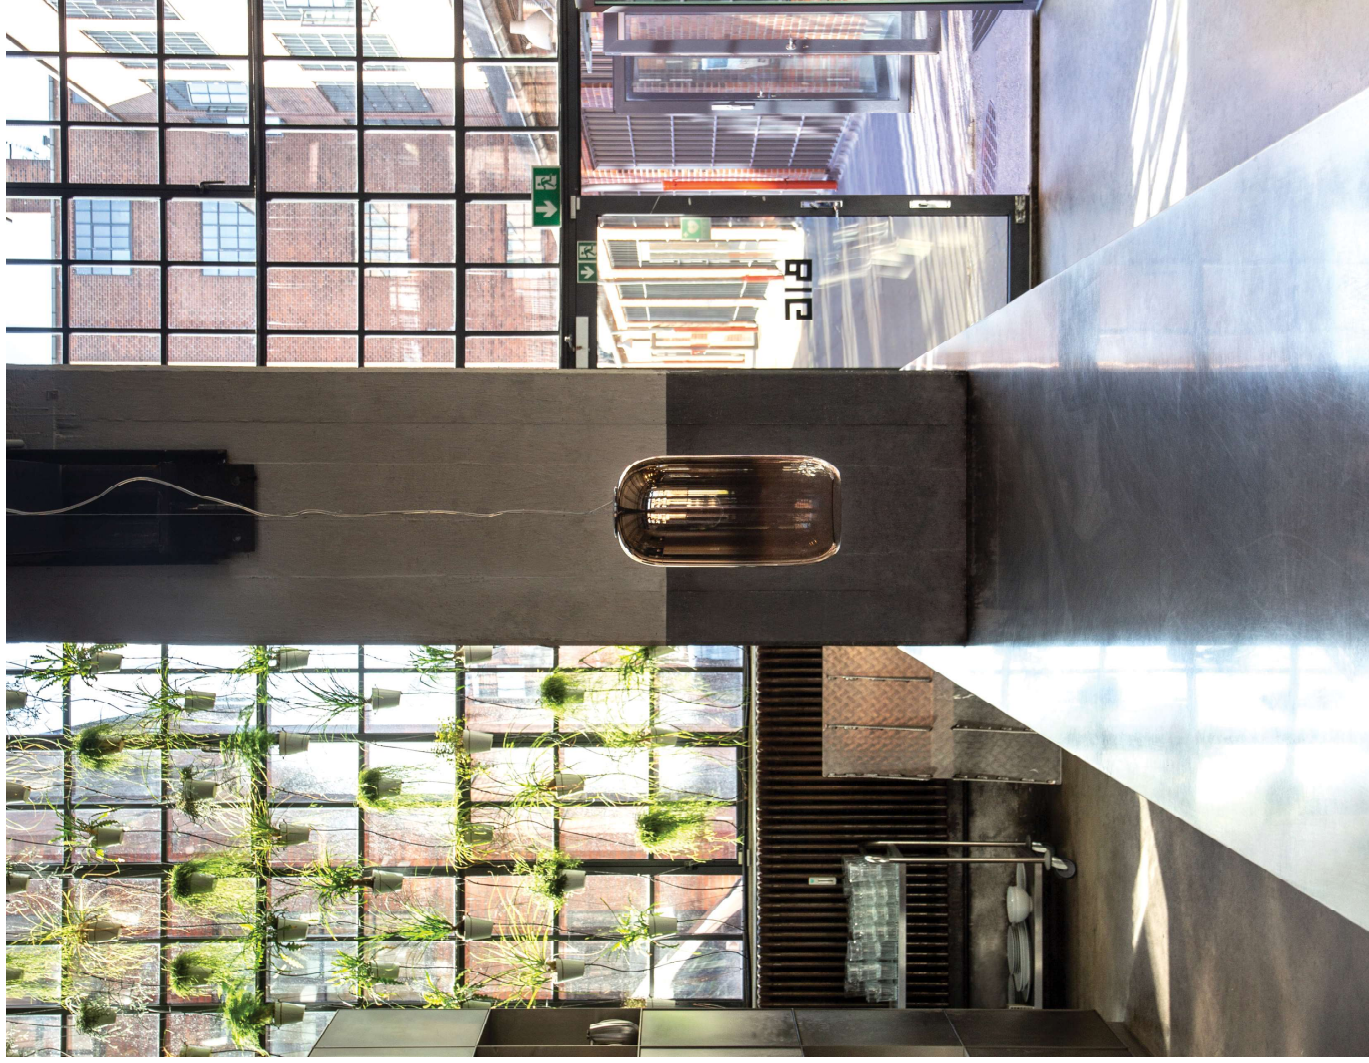

Gople Suspension

- ☐ White
- ☐ Chrome
- ☒ Copper
- ☐ Bronze
- ☐ Blue

W 22W

Voltage 120V

Standard length
Min 92 cm
Max 48" / Max 122 cm

Extended length
Min 36" / Max 230" / Max 548 cm

Chrome metal canopy
Diffuser in handblown glass

LED-T (non integrated only) E26 / A19
Dimmable (wall switch)

Gople Mini Suspension

- ☐ White
- ☐ Chrome
- ☒ Copper
- ☐ Bronze
- ☐ Blue

W 7W

Voltage 120V

Standard length
Min 92 cm
Max 48" / Max 122 cm

Extended length
Min 36" / Max 230" / Max 548 cm

Chrome metal canopy
Diffuser in handblown glass

LED-T (non integrated only) E12 / G16.5
Dimmable 2-Wire / Dimmable