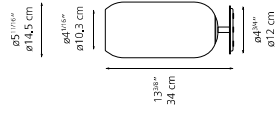

- White
- Chrome
- Copper
- Bronze
- Blue

W 22W

Voltage 120V

Standard length
Min 92 cm
Max 48" / Max 122 cm

Extended length
Min 36" / Max 230" / Max 548 cm

Chrome metal canopy
Diffuser in handblown glass

LED-T (non integrated only) E26 / A19
Dimmable (wall switch)

Gople Mini Suspension

- White
- Chrome
- Copper
- Bronze
- Blue

W 7W

Voltage 120V

Standard length
Min 92 cm
Max 48" / Max 122 cm

Extended length
Min 36" / Max 230" / Max 548 cm

Chrome metal canopy
Diffuser in handblown glass

W 20W

Voltage 120V

Gople Mini Table

- White
- Bronze
- Chrome
- Blue
- Copper

Diffuser in handblown glass
Stem & base in chrome metal
LED-T (non integrated only) E12 / G16.5
Dimmable (on cord)

W 7W

Voltage 120V