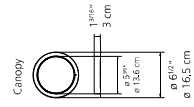

- White
- Chrome
- Copper
- Bronze
- Blue

W 22W

Voltage 120V

Standard length
Min 92 cm
Max 48" / Max 122 cm

Extended length
Min 36" / Max 230" / Max 548 cm

Chrome metal canopy
Diffuser in handblown glass

LED-T (non integrated only) E26 / A19
Dimmable (wall switch)

Gople Mini Suspension

- White
- Chrome
- Copper
- Bronze
- Blue

W 7W

Voltage 120V

Standard length
Min 92 cm
Max 48" / Max 122 cm

Extended length
Min 36" / Max 230" / Max 548 cm

Chrome metal canopy
Diffuser in handblown glass