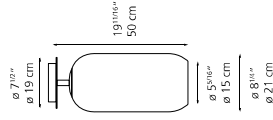

↗ Gople

Technical Data

Gople Ceiling

Canopy Colors

1. ☐ White
2. ☐ Chrome
3. ☐ Black

Diffuser Colors

1. ☐ White
2. ☐ Silver
3. ☐ Bronze
4. ☐ Blue
5. ☐ Copper

Chrome, Black or White metal canopy
Diffuser in handblown glass

LED-T (non integrated only) E26 / A19
Dimmable

W
20W

Voltage
120V