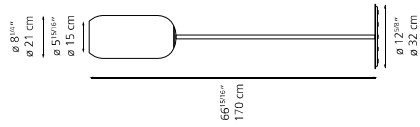

Gople Floor

- ☐ White
- ☐ Bronze
- ☐ Chrome
- ☐ Blue
- ☒ Copper

Diffuser in handblown glass
Stem & base in chrome metal
LED-T (non integrated only) E26 / A19
Dimmable (on cord)

W
22W

Voltage
120V