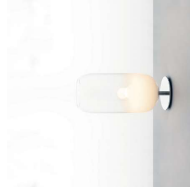

➤ Murano Glass

A powerful LED light source is housed within a handblown glass diffuser, produced according to ancient Venetian glassblowing techniques and created in Murano. The soft glass helps diffuse a soft glow, as light fills the pill shaped diffuser. The diffuser is available in three options: crystal glass with a white gradient, transparent glass with a silver or copper metallic finish.

Gople Suspension

Gople Mini Suspension

Gople Table

Gople Mini Table

Gople Floor

Gople Ceiling

Gople Mini Ceiling

Gople Suspension

- White
- Chrome
- Copper
- Bronze
- Blue

W 22W

Voltage 120V

Standard length
Min 92 cm
Max 48" / Max 122 cm

Extended length
Min 36" / Max 230" / Max 548 cm

Chrome metal canopy
Diffuser in handblown glass

LED-T (non integrated only) E26 / A19
Dimmable (wall switch)

Gople Mini Suspension

- White
- Chrome
- Copper
- Bronze
- Blue

W 7W

Voltage 120V

Standard length
Min 92 cm
Max 48" / Max 122 cm

Extended length
Min 36" / Max 230" / Max 548 cm

Chrome metal canopy
Diffuser in handblown glass