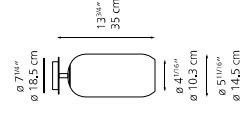

Diffuser Colors

1. ☐ White
2. ☐ Bronze
3. ☐ Silver
4. ☐ Blue
5. ☐ Copper

Chrome, Black or White metal canopy
Diffuser in handblown glass

LED-T (non integrated only) E12 / G16.5
Dimmable

W
7W

Voltage
120V