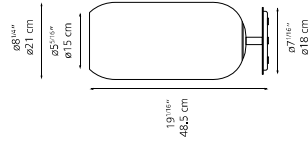

Gople Table

- ☐ White
- ☐ Bronze
- ☐ Chrome
- ☐ Blue
- ☒ Copper

Diffuser in handblown glass
Stem & base in chrome metal
LED-T (non integrated only) E26 / A19
Dimmable (on cord)

W 20W

Voltage 120V