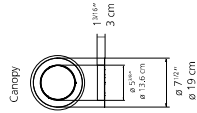

- White
- Chrome
- Copper
- Bronze
- Blue

W 22W

Voltage 120V

Standard length
Min 92 cm
Max 48" / Max 122 cm

Extended length
Min 36" / Max 230" / Max 548 cm

Chrome metal canopy
Diffuser in handblown glass

LED-T (non integrated only) E26 / A19
Dimmable (wall switch)

Gople Mini Suspension

- White
- Chrome
- Copper
- Bronze
- Blue

W 7W

Voltage 120V

Standard length
Min 92 cm
Max 48" / Max 122 cm

Extended length
Min 36" / Max 230" / Max 548 cm

Chrome metal canopy
Diffuser in handblown glass