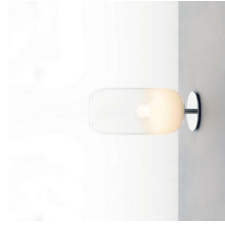

➤ Murano Glass

A powerful LED light source is housed within a handblown glass diffuser, produced according to ancient Venetian glassblowing techniques and created in Murano. The soft glass helps diffuse a soft glow, as light fills the pill shaped diffuser. The diffuser is available in three options: crystal glass with a white gradient, transparent glass with a silver or copper metallic finish.

W 20W

Voltage 120V

Gople Mini Table

- White
- Bronze
- Chrome
- Blue
- Copper

Diffuser in handblown glass
Stem & base in chrome metal
LED-T (non integrated only) E12 / G16.5
Dimmable (on cord)

W 7W

Voltage 120V