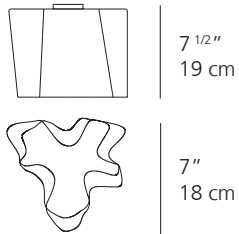

Logico Single Ceiling

Technical data

LOGICO NANO

LOGICO MICRO

LOGICO MINI

LOGICO

	LOGICO NANO	LOGICO MICRO	LOGICO MINI	LOGICO
EMISSION	Diffused	Diffused	Diffused	Diffused
LIGHT SOURCE	LED, INC Max 60W E12/G16.5	LED, INC Max 60W E12/G16.5	LED, INC Max 100W E26/A19	LED, INC Max 150W E26/A19
DIMMING FEATURE	Dimmable 2-Wire	Dimmable 2-Wire	Dimmable 2-Wire	Dimmable 2-Wire
DIFFUSER	○ Milky white	○ Milky white	○ Milky white ● Tobacco^{New} ● Grey smoke^{New}	○ Milky white ● Tobacco^{New} ● Grey smoke^{New}
CERTIFICATIONS	c.UL.us listed, IP20	c.UL.us listed, IP20	c.UL.us listed, IP20	c.UL.us listed, IP20