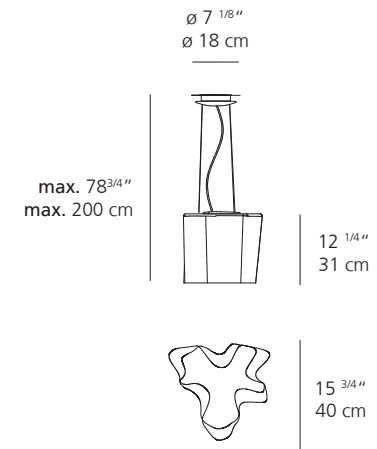

Logico Single Suspension

Technical data

LOGICO MICRO

LOGICO MINI

LOGICO

	LOGICO MICRO	LOGICO MINI	LOGICO
EMISSION	Diffused	Diffused	Diffused
LIGHT SOURCE	LED, CFL, INC Max 60W E12/G16.5	LED, INC Max 100W E26/A19	LED, INC Max 150W E26/A19
DIMMING FEATURE	Dimmable 2-Wire	Dimmable 2-Wire	Dimmable 2-Wire
DIFFUSER	○ Milky white	○ Milky white ● Tobacco^{New} ● Grey smoke^{New}	○ Milky white ● Tobacco^{New} ● Grey smoke^{New}
CERTIFICATIONS	c.UL.us listed, IP20	c.UL.us listed, IP20	c.UL.us listed, IP20
EXTENDED VERSION	X	X	X