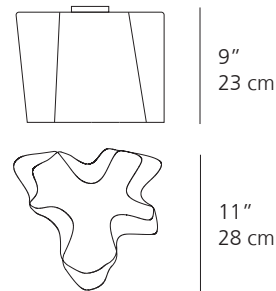

Logico Single Ceiling

Technical data

LOGICO NANO

LOGICO MICRO

LOGICO MINI

LOGICO

	LOGICO NANO	LOGICO MICRO	LOGICO MINI	LOGICO
EMISSION	Diffused	Diffused	Diffused	Diffused
LIGHT SOURCE	LED, INC Max 60W E12/G16.5	LED, INC Max 60W E12/G16.5	LED, INC Max 100W E26/A19	LED, INC Max 150W E26/A19
DIMMING FEATURE	Dimmable 2-Wire	Dimmable 2-Wire	Dimmable 2-Wire	Dimmable 2-Wire
DIFFUSER	○ Milky white	○ Milky white	○ Milky white ● Tobacco^{New} ● Grey smoke^{New}	○ Milky white ● Tobacco^{New} ● Grey smoke^{New}
CERTIFICATIONS	c.UL.us listed, IP20	c.UL.us listed, IP20	c.UL.us listed, IP20	c.UL.us listed, IP20