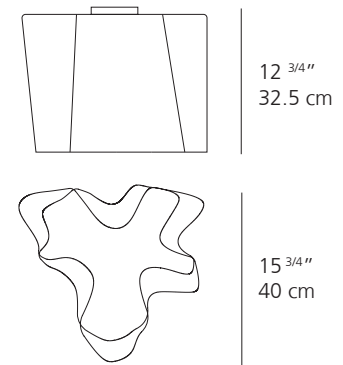

Logico Single Ceiling

Technical data

LOGICO NANO

LOGICO MICRO

LOGICO MINI

LOGICO

	LOGICO NANO	LOGICO MICRO	LOGICO MINI	LOGICO
EMISSION	Diffused	Diffused	Diffused	Diffused
LIGHT SOURCE	LED, INC Max 60W E12/G16.5	LED, INC Max 60W E12/G16.5	LED, INC Max 100W E26/A19	LED, INC Max 150W E26/A19
DIMMING FEATURE	Dimmable 2-Wire	Dimmable 2-Wire	Dimmable 2-Wire	Dimmable 2-Wire
DIFFUSER	○ Milky white	○ Milky white	○ Milky white ● Tobacco^{New} ● Grey smoke^{New}	○ Milky white ● Tobacco^{New} ● Grey smoke^{New}
CERTIFICATIONS	c.UL.us listed, IP20	c.UL.us listed, IP20	c.UL.us listed, IP20	c.UL.us listed, IP20