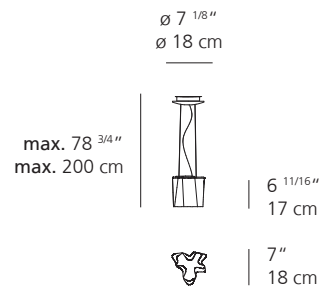

Logico Single Suspension

Technical data

LOGICO MICRO

LOGICO MINI

LOGICO

	LOGICO MICRO	LOGICO MINI	LOGICO
EMISSION	Diffused	Diffused	Diffused
LIGHT SOURCE	LED, CFL, INC Max 60W E12/G16.5	LED, INC Max 100W E26/A19	LED, INC Max 150W E26/A19
DIMMING FEATURE	Dimmable 2-Wire	Dimmable 2-Wire	Dimmable 2-Wire
DIFFUSER	○ Milky white	○ Milky white ● Tobacco^{New} ● Grey smoke^{New}	○ Milky white ● Tobacco^{New} ● Grey smoke^{New}
CERTIFICATIONS	c.UL.us listed, IP20	c.UL.us listed, IP20	c.UL.us listed, IP20
EXTENDED VERSION	X	X	X