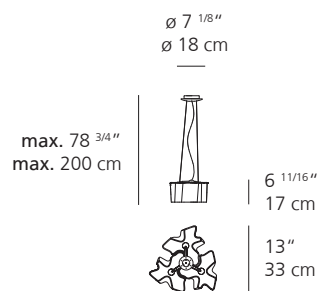

Logico Triple Nested Suspension

Technical data

LOGICO MICRO

LOGICO MINI

LOGICO

	LOGICO MICRO	LOGICO MINI	LOGICO
EMISSION	Diffused	Diffused	Diffused
LIGHT SOURCE	LED, CFL, INC Max 3x60W E12/G16.5	LED, INC Max 3x100W E26/A19	LED, INC Max 3x100W E26/A19
DIMMING FEATURE	Dimmable 2-Wire	Dimmable 2-Wire	Dimmable 2-Wire
DIFFUSER	○ Milky white	○ Milky white ● Tobacco^{New} ● Grey smoke^{New}	○ Milky white ● Tobacco^{New} ● Grey smoke^{New}
CERTIFICATIONS	c.UL.us listed, IP20	c.UL.us listed, IP20	c.UL.us listed, IP20
EXTENDED VERSION	X	X	X