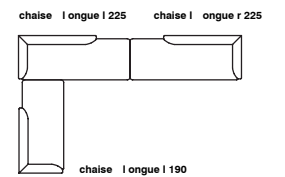

Impression

by Meike Harde

suggested compositions