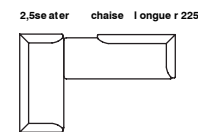

Impression

by Meike Harde

suggested compositions