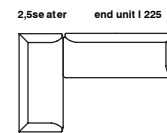

Impression

by Meike Harde

suggested compositions