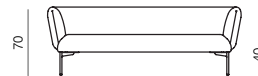

base 01

base 02