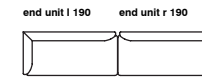

Impression

by Meike Harde

suggested compositions