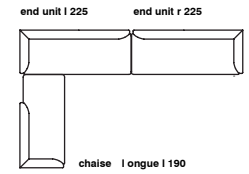

Impression

by Meike Harde

suggested compositions