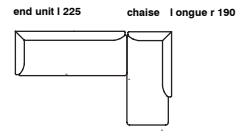

Impression

by Meike Harde

suggested compositions