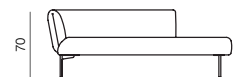

base 01

base 02