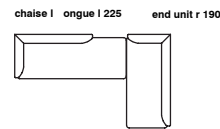

Impression

by Meike Harde

suggested compositions