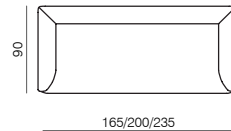

Impression

by Meike Harde

specifications