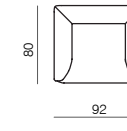

armchair
dimensions 92x80x70 cm