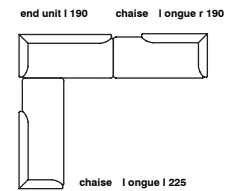

Impression

by Meike Harde

suggested compositions