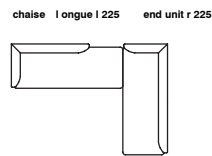

Impression

by Meike Harde

suggested compositions