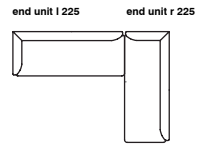

Impression

by Meike Harde

suggested compositions