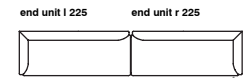

Impression

by Meike Harde

suggested compositions