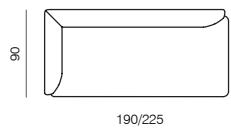

Impression

by Meike Harde

specifications

base 02

STRUCTURE	metal
SUSPENSION	elastic webbing
SEAT & BACKREST	HR foam, polyester wadding
BASE	metal + powder coated matte
UPHOLSTERY	fabric (removable)
DECORATIVE CUSHIONS	feather