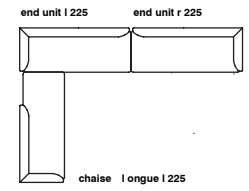

Impression

by Meike Harde

suggested compositions