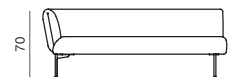

base 01

base 02