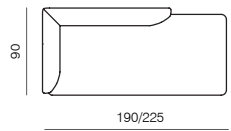

Impression

by Meike Harde

specifications

STRUCTURE	metal
SUSPENSION	elastic webbing
SEAT & BACKREST	HR foam, polyester wadding
BASE	metal + powder coated matte
UPHOLSTERY	fabric (removable)
DECORATIVE CUSHIONS	feather