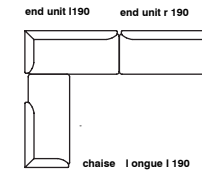

Impression

by Meike Harde

suggested compositions