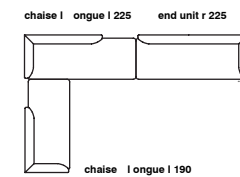

Impression

by Meike Harde

suggested compositions