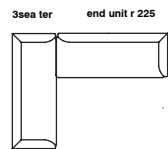

Impression

by Meike Harde

suggested compositions