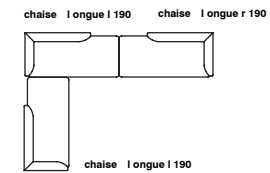

Impression

by Meike Harde

suggested compositions