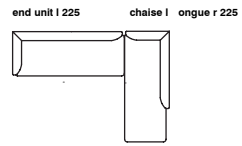

Impression

by Meike Harde

suggested compositions