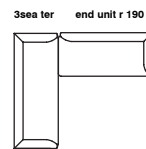

Impression

by Meike Harde

suggested compositions