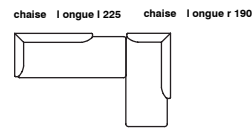

Impression

by Meike Harde

suggested compositions