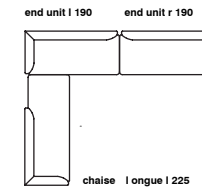

Impression

by Meike Harde

suggested compositions