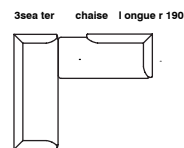

Impression

by Meike Harde

suggested compositions