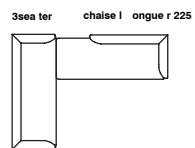

Impression

by Meike Harde

suggested compositions