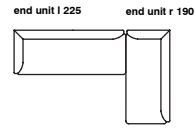

Impression

by Meike Harde

suggested compositions