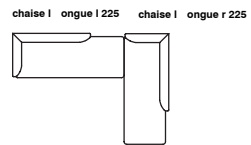

Impression

by Meike Harde

suggested compositions