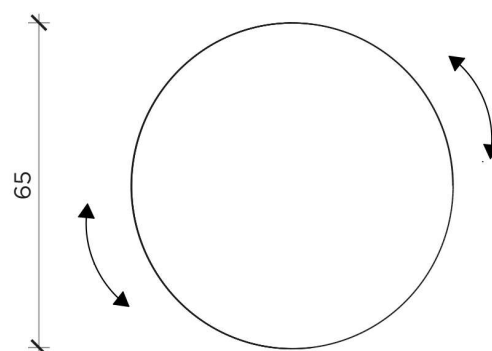

Cover

PIANTA | PLAN

PIANTA | PLAN

FRONTE | FRONT

FRONTE | FRONT

GIGIO/GIGIONE

Pouf | Ottoman

Designer: Romani Saccani
 Anno | Year: 2019
 Materiali | Materials: Pouf oscillante con rivestimento in velluto o bouclé e base in legno rivestito con panno anti-rumore |
 Floating ottoman covered in velvet or bouclé and solid wood base covered in anti-noise cloth