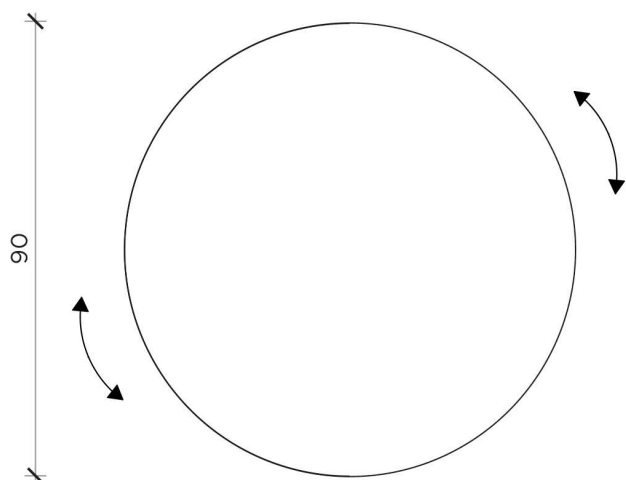

PIANTA | PLAN