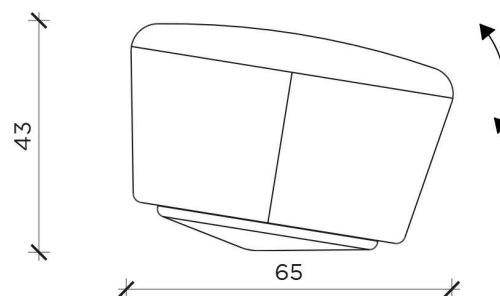

Cover

PIANTA | PLAN

PIANTA | PLAN

FRONTE | FRONT

FRONTE | FRONT

GIGIO/GIGIONE

Pouf | Ottoman

Designer: Romani Saccani
 Anno | Year: 2019
 Materiali | Materials: Pouf oscillante con rivestimento in velluto o bouclé e base in legno rivestito con panno anti-rumore |
 Floating ottoman covered in velvet or bouclé and solid wood base covered in anti-noise cloth