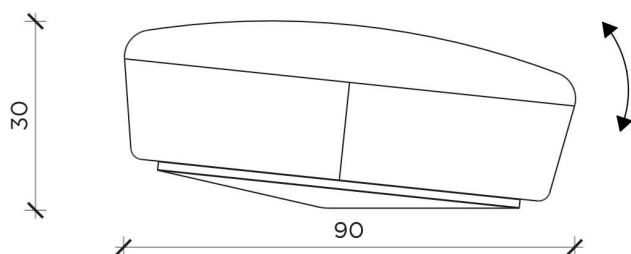

Cover

PIANTA | PLAN

PIANTA | PLAN

FRONTE | FRONT

FRONTE | FRONT

GIGIO/GIGIONE

Pouf | Ottoman

Designer: Romani Saccani
 Anno | Year: 2019
 Materiali | Materials: Pouf oscillante con rivestimento in velluto o bouclé e base in legno rivestito con panno anti-rumore |
 Floating ottoman covered in velvet or bouclé and solid wood base covered in anti-noise cloth