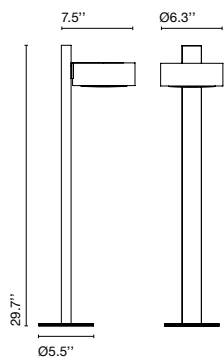

Plaff-on!

Joan Gaspar

marset

Plaff-on! B IP65

Plaff-on! B IP65

Light Source:
LED SMD 500mA 6W 2700K CRI90 607.2lm
Luminaire:
120 VAC 8.7W 225lm

LED included

Structure made of lacquered aluminum which supports an opal blown glass shade.

- Black
- Rust brown

Suitable for wet locations

marsetusa@marset.com
www.marset.com

Range

This bollard version is conceived as a step light or to be immersed in a garden. It projects the light downward while still allowing light to flow smoothly through the open top.