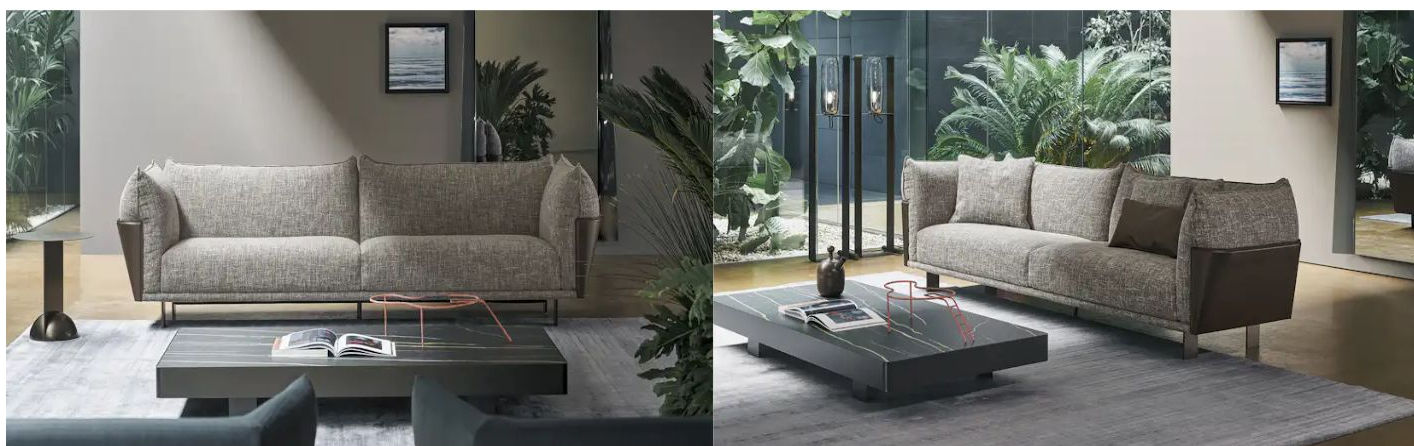

BONALDO

Blend

Designer: **Giuseppe Viganò**

The Blend modern elegant sofa is characterized by the attention to details in the processing of its composite materials: emery leather and fabric. The linearity of the perimeter structure covered in emery leather balances and adds value to the upholstered part, creating a rigorous line that widens upwards from the bottom, merging with a

sinuous and welcoming curve that leads back inwards. The overall effect is that of a solution characterised by an elegant image and a soft composure. A strong, distinctive element that can be appreciated from all angles gives this collection rigour and softness: the emery leather structure frames the cushioning and allows it to develop visually even further.

Data sheet

Sofa 220

Width: 220cm
Depth: 90cm
Height: 79cm

Sofa 240

Width: 240cm
Depth: 90cm
Height: 79cm

Sofa 260

Width: 260cm
Depth: 90cm
Height: 79cm

End section sofa 205

Width: 205cm
Depth: 90cm
Height: 79cm

End section sofa 225

Width: 225cm
Depth: 90cm
Height: 79cm

End section sofa 245

Width: 245cm
Depth: 90cm
Height: 79cm

Chaise longue 110

Width: 170cm
Depth: 110cm
Height: 79cm