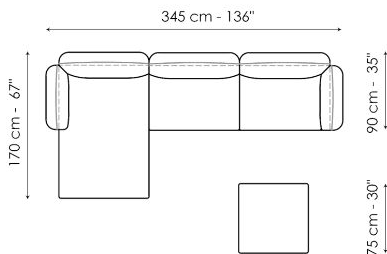

Data sheet

Sofa 220

Width: 220cm
Depth: 90cm
Height: 79cm

Sofa 240

Width: 240cm
Depth: 90cm
Height: 79cm

Sofa 260

Width: 260cm
Depth: 90cm
Height: 79cm

End section sofa 205

Chaise longue 120

Width: 170cm
Depth: 120cm
Height: 79cm

Chaise longue 130

Width: 170cm
Depth: 130cm
Height: 79cm

Corner

Width: 90cm
 Depth: 90cm
 Height: 79cm

Pouf

Width: 75cm
 Depth: 75cm
 Height: 40cm

Combination 1

Width: 315cm
 Depth: 170cm
 Height: 79cm

Combination 2

Width: 345cm
 Depth: 170cm
 Height: 79cm

Combination 3

Width: 375cm
 Depth: 170cm
 Height: 79cm

Combination 4

Width: 295cm
 Depth: 295cm
 Height: 79cm

Combination 5

Width: 345cm
 Depth: 170cm
 Height: 79cm

Finishes

FEET

Metal

Painted metal
Mat white

Painted metal
Supreme anthracite

Painted metal
Mat black