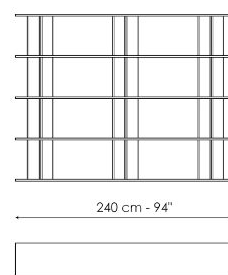

Data sheet

Dogma 113

Width: 113cm
Depth: 40cm
Height: 182cm

Dogma 180

Width: 180cm
Depth: 40cm
Height: 182cm

Dogma 240

Width: 240cm
Depth: 40cm
Height: 182cm