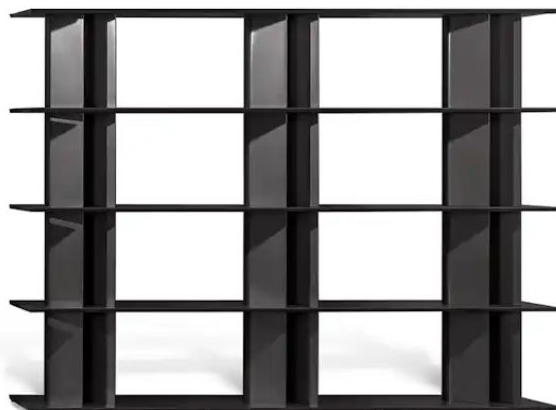

## Dogma

Designer: **Alain Gilles**

The idea behind these bookshelves is that of playing with shapes and juxtaposing different modules to create a variety of visual effects. The Dogma modern bookshelves are designed around a basic element, namely the tear-drop-shaped uprights which change the visual perception. The design thus becomes rounded and soft or sharper and narrower depending on the angle from which it is viewed. The Dogma collection has three different modules which can

be combined at will. They feature different spacing between the uprights, which when placed side by side, allow different combinations to be created. The Dogma furniture bookshelves can be placed along a wall or free-standing in the centre of the room acting as a partition between two areas. The Dogma bookshelves are available with Canaletto walnut or coal oak shelves combined with metal uprights, or in a single colour version.

## Dogma 180

Width: 180cm  
Depth: 40cm  
Height: 182cm

## Dogma 240

Width: 240cm  
Depth: 40cm  
Height: 182cm