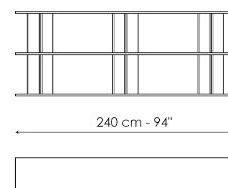

## Dogma 240

Width: 240cm  
Depth: 40cm  
Height: 182cm

## Dogma 113 x H 137

Width: 113cm  
Depth: 40cm  
Height: 137cm

## Dogma 180 x H 137

Width: 180cm  
Depth: 40cm  
Height: 137cm

## Dogma 240 x H 137

Width: 240cm  
Depth: 40cm  
Height: 137cm