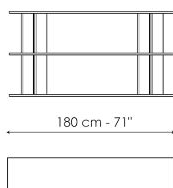

## Dogma 240

Width: 240cm  
Depth: 40cm  
Height: 182cm

## Dogma 113 x H 137

Width: 113cm  
Depth: 40cm  
Height: 137cm

## Dogma 180 x H 137

Width: 180cm  
Depth: 40cm  
Height: 137cm

## Dogma 240 x H 137

Width: 240cm  
Depth: 40cm  
Height: 137cm