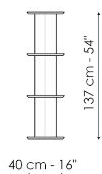

## Dogma 113

Width: 113cm  
Depth: 40cm  
Height: 182cm

## Dogma 180

Width: 180cm  
Depth: 40cm  
Height: 182cm

## Dogma 240

Width: 240cm  
Depth: 40cm  
Height: 182cm

## Dogma 113 x H 137

Width: 113cm  
Depth: 40cm  
Height: 137cm