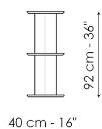

Dogma 113 x H 92

Width: 113cm
Depth: 40cm
Height: 92cm

Dogma 180 x H 92

Width: 180cm
Depth: 40cm
Height: 92cm

Dogma 240 x H 92

Width: 240cm
Depth: 40cm
Height: 92cm