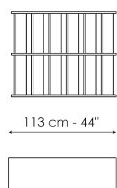

Dogma 113 x H 92

Width: 113cm
Depth: 40cm
Height: 92cm

Dogma 180 x H 92

Width: 180cm
Depth: 40cm
Height: 92cm

Dogma 240 x H 92

Width: 240cm
Depth: 40cm
Height: 92cm