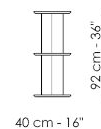

Dogma 113 x H 92

Width: 113cm
Depth: 40cm
Height: 92cm

Dogma 180 x H 92

Width: 180cm
Depth: 40cm
Height: 92cm

Dogma 240 x H 92

Width: 240cm
Depth: 40cm
Height: 92cm