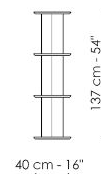

## Dogma 113

Width: 113cm  
Depth: 40cm  
Height: 182cm

## Dogma 180

Width: 180cm  
Depth: 40cm  
Height: 182cm

## Dogma 240

Width: 240cm  
Depth: 40cm  
Height: 182cm

## Dogma 113 x H 137

Width: 113cm  
Depth: 40cm  
Height: 137cm