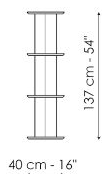

## Dogma 113

Width: 113cm  
Depth: 40cm  
Height: 182cm

## Dogma 180

Width: 180cm  
Depth: 40cm  
Height: 182cm

## Dogma 240

Width: 240cm  
Depth: 40cm  
Height: 182cm

## Dogma 113 x H 137

Width: 113cm  
Depth: 40cm  
Height: 137cm