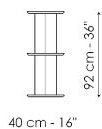

Dogma 113 x H 92

Width: 113cm
Depth: 40cm
Height: 92cm

Dogma 180 x H 92

Width: 180cm
Depth: 40cm
Height: 92cm

Dogma 240 x H 92

Width: 240cm
Depth: 40cm
Height: 92cm