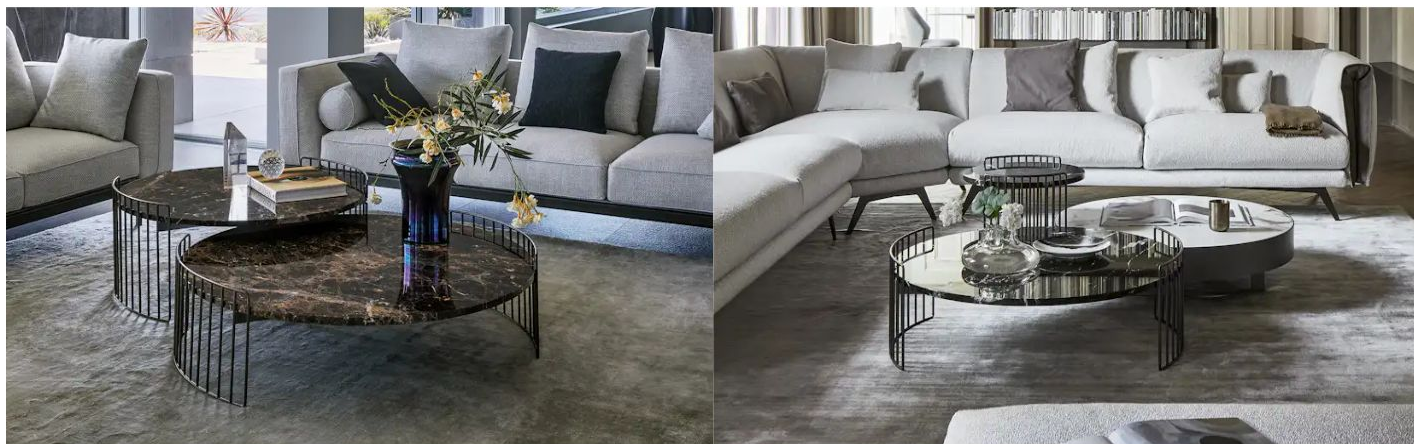

the top, available in various materials from marble to ceramic, as well as metal and glass. With their different heights and dimensions and different available tops, the Harpe round coffee tables for living spaces can adapt to every living room, both when placed alone and when combined.