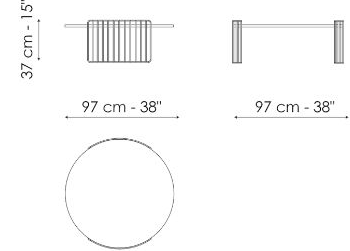

Harpe Ø97 x H37

Width: 97cm
Depth: 97cm
Height: 37cm