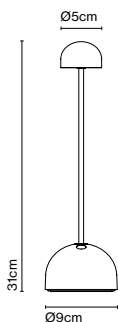

Sips

Sips

Light source:
LED SMD 2,2W 1,5 A 2700K CRI90 327lm
Luminaire:
in 5 Vdc 1,5A

LED included

Battery life time:
5 hours in peak power
10 hours in half power
20 hours in a quarter power

Charging time 10 h

Power adapter not included

Use a power adapter with the following specifications. Input: 5V DC 1.5 A

Coloured polycarbonate base and body, with white opal polyethylene diffuser. Stem made of steel. Non-slip black rubber on the base. Charging area protected by a black rubber. Micro-USB-C type charging cable.

- White - Silver (RAL 9001 - RAL 9006)
- Brown - Gold (RAL 8017 - RAL 1036)

* 3 positions dimmer

- [Download](#) Assembling Instructions
- [Download](#) 2D
- [Download](#) 3D
- [Download](#) Photometric data

Please note that, as a way to reduce our ecological footprint, the Chispa portable light ships with only a USB-C charging cord, which can be used with any USB port to charge the fixture's battery. No wall-plug is included.

info@marset.com

Ingenious, minimal and decisive, this is the new Sips portable lamp. An understated, timeless design with a very clear purpose: to create a distinctive, intimate lighted space, even outdoors.