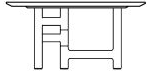

## Pivot ST

Designer: **Marconato and Zappa**

Designed by Marconato&Zappa, the Pivot table takes its name from the unusual shape of the base: the central leg acts as a pivot for the three legs which extend to the sides. The result is an asymmetric and highly original combination that makes a statement in the room. Its legs are made of coal oak or solid walnut wood with metal inserts. In the ST (Swivel Top) version

# Data sheet

Ø 160 cm - 63"

77 cm - 30"

Width: 160cm  
Depth: 160cm  
Height: 77cm

Ø 180 cm - 71"

77 cm - 30"

Width: 180cm  
Depth: 180cm  
Height: 77cm

Ø 220 cm - 87"