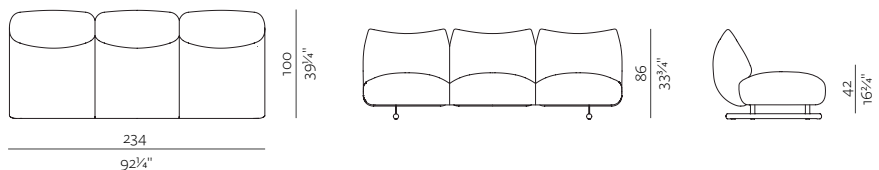

[armchair / easy chair information website](#)

[pouf information website](#)

SWIVEL BASED ARMCHAIR / EASY CHAIR

63 × 86 cm, height 88 cm
24¾" × 33¾", height 34¾"

FIXED BASE POUF

63 × 86 cm, height 88 cm
26¾" × 24¾", height 16¾"

SWIVEL BASED ARMCHAIR / EASY CHAIR + ARMRESTS

75 × 86 cm, height 88 cm
29¾" × 33¾", height 34¾"

FIXED BASE ARMCHAIR / EASY CHAIR + ARMRESTS

75 × 86 cm, height 88 cm
29¾" × 33¾", height 34¾"

SPECIFICATIONS AND TECHNICAL DRAWING

[sofa information website](#)

2SEATER
155 x 100 cm, height 86 cm
61" x 39 1/4", height 33 3/4"

3SEATER
234 x 100 cm, height 86 cm
92 1/4" x 39 1/4", height 33 3/4"

CORNER
152 x 152 cm, height 86 cm
59 3/4" x 59 3/4", height 33 3/4"

ARMREST
w 27 x d 79, height 47 cm
10 3/4" x 31", height 18 3/4"

BACKREST
w 79 x d 35, height 70 cm
31" x 13 3/4", height 27 1/4"