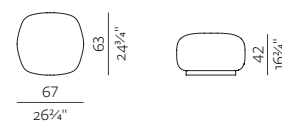

[armchair / easy chair information website](#)

[pouf information website](#)

SWIVEL BASED ARMCHAIR / EASY CHAIR

63 × 86 cm, height 88 cm
24¾" × 33¾", height 34¾"

FIXED BASE POUF

63 × 86 cm, height 88 cm
26¾" × 24¾", height 16¾"

SWIVEL BASED ARMCHAIR / EASY CHAIR + ARMRESTS

75 × 86 cm, height 88 cm
29¾" × 33¾", height 34¾"

FIXED BASE ARMCHAIR / EASY CHAIR + ARMRESTS

75 × 86 cm, height 88 cm
29¾" × 33¾", height 34¾"

SPECIFICATIONS AND TECHNICAL DRAWING

[sofa information website](#)

2SEATER
155 x 100 cm, height 86 cm
61" x 39 1/4", height 33 3/4"

3SEATER
234 x 100 cm, height 86 cm
92 1/4" x 39 1/4", height 33 3/4"

CORNER
152 x 152 cm, height 86 cm
59 3/4" x 59 3/4", height 33 3/4"

ARMREST
w 27 x d 79, height 47 cm
10 3/4" x 31", height 18 3/4"

BACKREST
w 79 x d 35, height 70 cm
31" x 13 3/4", height 27 1/4"