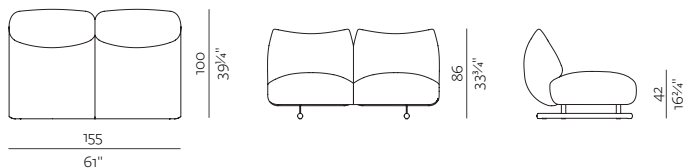

[armchair / easy chair information website](#)

[pouf information website](#)

SWIVEL BASED ARMCHAIR / EASY CHAIR

63 × 86 cm, height 88 cm
24¾" × 33¾", height 34¾"

FIXED BASE POUF

63 × 86 cm, height 88 cm
26¾" × 24¾", height 16¾"

SWIVEL BASED ARMCHAIR / EASY CHAIR + ARMRESTS

75 × 86 cm, height 88 cm
29¾" × 33¾", height 34¾"

FIXED BASE ARMCHAIR / EASY CHAIR + ARMRESTS

75 × 86 cm, height 88 cm
29¾" × 33¾", height 34¾"

SPECIFICATIONS AND TECHNICAL DRAWING

[sofa information website](#)

2SEATER
155 x 100 cm, height 86 cm
61" x 39 1/4", height 33 3/4"

3SEATER
234 x 100 cm, height 86 cm
92 1/4" x 39 1/4", height 33 3/4"

CORNER
152 x 152 cm, height 86 cm
59 3/4" x 59 3/4", height 33 3/4"

ARMREST
w 27 x d 79, height 47 cm
10 3/4" x 31", height 18 3/4"

BACKREST
w 79 x d 35, height 70 cm
31" x 13 3/4", height 27 1/4"