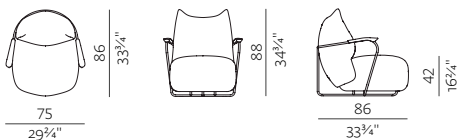

[armchair / easy chair information website](#)

[pouf information website](#)

SWIVEL BASED ARMCHAIR / EASY CHAIR

63 × 86 cm, height 88 cm
24¾" × 33¾", height 34¾"

FIXED BASE POUF

63 × 86 cm, height 88 cm
26¾" × 24¾", height 16¾"

SWIVEL BASED ARMCHAIR / EASY CHAIR + ARMRESTS

75 × 86 cm, height 88 cm
29¾" × 33¾", height 34¾"

FIXED BASE ARMCHAIR / EASY CHAIR + ARMRESTS

75 × 86 cm, height 88 cm
29¾" × 33¾", height 34¾"

SPECIFICATIONS AND TECHNICAL DRAWING

[sofa information website](#)

2SEATER
155 x 100 cm, height 86 cm
61" x 39 1/4", height 33 3/4"

3SEATER
234 x 100 cm, height 86 cm
92 1/4" x 39 1/4", height 33 3/4"

CORNER
152 x 152 cm, height 86 cm
59 3/4" x 59 3/4", height 33 3/4"

ARMREST
w 27 x d 79, height 47 cm
10 3/4" x 31", height 18 3/4"

BACKREST
w 79 x d 35, height 70 cm
31" x 13 3/4", height 27 1/4"