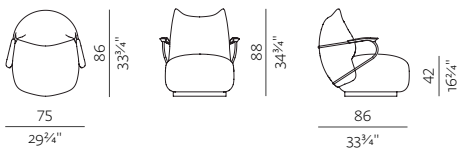

[armchair / easy chair information website](#)

[pouf information website](#)

SWIVEL BASED ARMCHAIR / EASY CHAIR

63 × 86 cm, height 88 cm
24¾" × 33¾", height 34¾"

FIXED BASE POUF

63 × 86 cm, height 88 cm
26¾" × 24¾", height 16¾"

SWIVEL BASED ARMCHAIR / EASY CHAIR + ARMRESTS

75 × 86 cm, height 88 cm
29¾" × 33¾", height 34¾"

FIXED BASE ARMCHAIR / EASY CHAIR + ARMRESTS

75 × 86 cm, height 88 cm
29¾" × 33¾", height 34¾"

SPECIFICATIONS AND TECHNICAL DRAWING

[sofa information website](#)

2SEATER
155 x 100 cm, height 86 cm
61" x 39 1/4", height 33 3/4"

3SEATER
234 x 100 cm, height 86 cm
92 1/4" x 39 1/4", height 33 3/4"

CORNER
152 x 152 cm, height 86 cm
59 3/4" x 59 3/4", height 33 3/4"

ARMREST
w 27 x d 79, height 47 cm
10 3/4" x 31", height 18 3/4"

BACKREST
w 79 x d 35, height 70 cm
31" x 13 3/4", height 27 1/4"