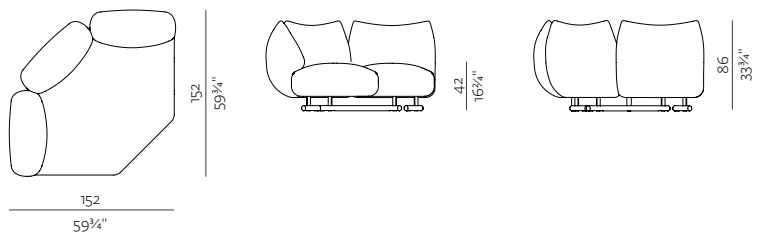

[armchair / easy chair information website](#)

[pouf information website](#)

SWIVEL BASED ARMCHAIR / EASY CHAIR

63 × 86 cm, height 88 cm
24¾" × 33¾", height 34¾"

FIXED BASE POUF

63 × 86 cm, height 88 cm
26¾" × 24¾", height 16¾"

SWIVEL BASED ARMCHAIR / EASY CHAIR + ARMRESTS

75 × 86 cm, height 88 cm
29¾" × 33¾", height 34¾"

FIXED BASE ARMCHAIR / EASY CHAIR + ARMRESTS

75 × 86 cm, height 88 cm
29¾" × 33¾", height 34¾"

SPECIFICATIONS AND TECHNICAL DRAWING

[sofa information website](#)

2SEATER
155 x 100 cm, height 86 cm
61" x 39 1/4", height 33 3/4"

3SEATER
234 x 100 cm, height 86 cm
92 1/4" x 39 1/4", height 33 3/4"

CORNER
152 x 152 cm, height 86 cm
59 3/4" x 59 3/4", height 33 3/4"

ARMREST
w 27 x d 79, height 47 cm
10 3/4" x 31", height 18 3/4"

BACKREST
w 79 x d 35, height 70 cm
31" x 13 3/4", height 27 1/4"