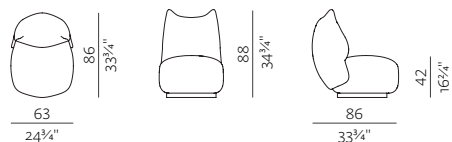

[armchair / easy chair information website](#)

[pouf information website](#)

SWIVEL BASED ARMCHAIR / EASY CHAIR

63 × 86 cm, height 88 cm
24¾" × 33¾", height 34¾"

FIXED BASE POUF

63 × 86 cm, height 88 cm
26¾" × 24¾", height 16¾"

SWIVEL BASED ARMCHAIR / EASY CHAIR + ARMRESTS

75 × 86 cm, height 88 cm
29¾" × 33¾", height 34¾"

FIXED BASE ARMCHAIR / EASY CHAIR + ARMRESTS

75 × 86 cm, height 88 cm
29¾" × 33¾", height 34¾"

SPECIFICATIONS AND TECHNICAL DRAWING

[sofa information website](#)

2SEATER
155 x 100 cm, height 86 cm
61" x 39 1/4", height 33 3/4"

3SEATER
234 x 100 cm, height 86 cm
92 1/4" x 39 1/4", height 33 3/4"

CORNER
152 x 152 cm, height 86 cm
59 3/4" x 59 3/4", height 33 3/4"

ARMREST
w 27 x d 79, height 47 cm
10 3/4" x 31", height 18 3/4"

BACKREST
w 79 x d 35, height 70 cm
31" x 13 3/4", height 27 1/4"