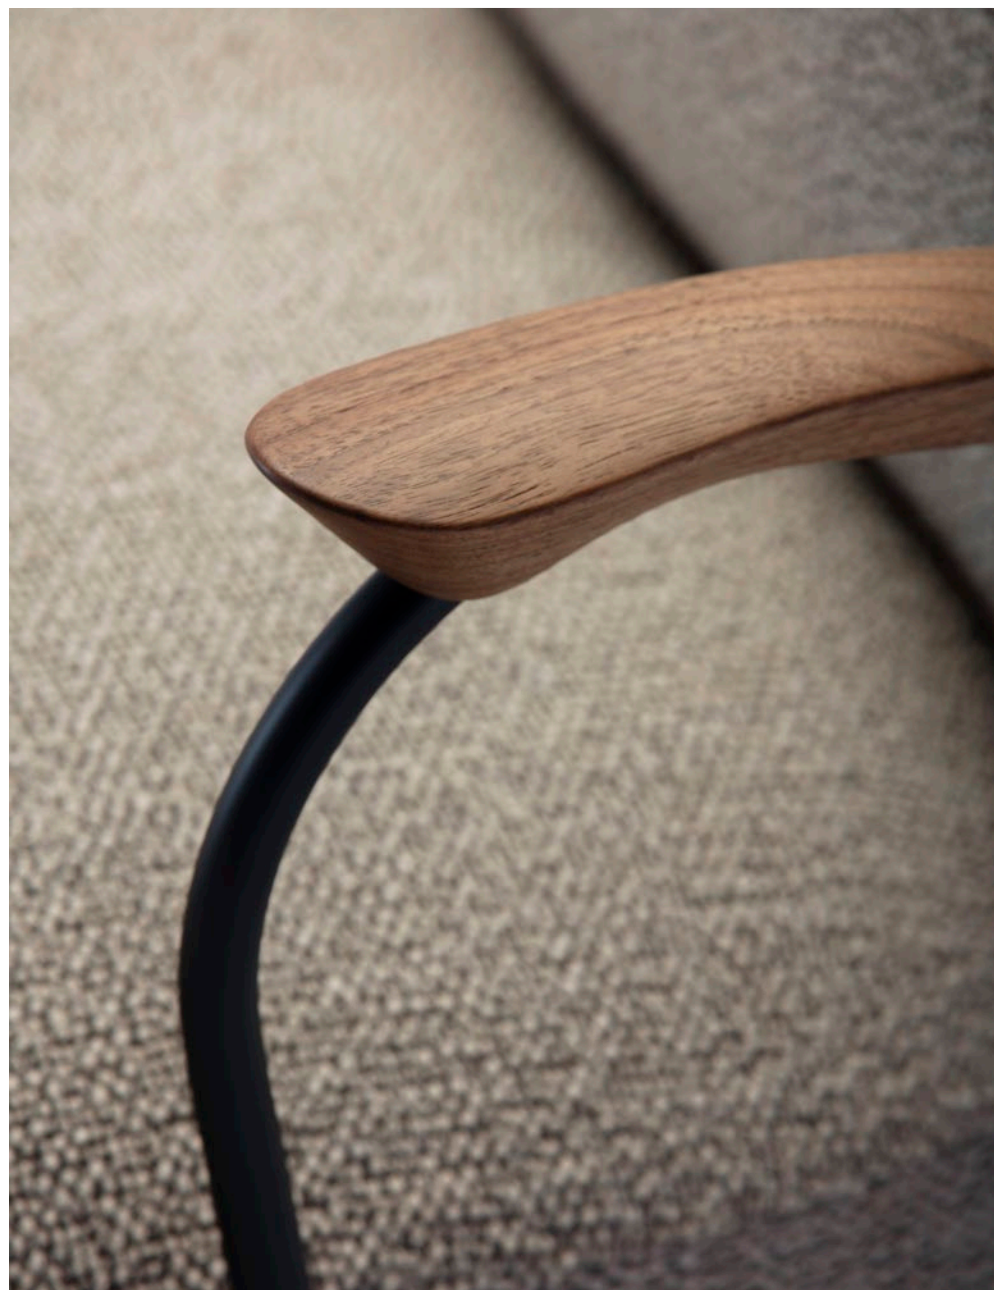

Buffa collection

PRODUCT SHEET

prostoria

Buffa collection

by **NUMEN FOR USE**

A puffy, distended shape that suggests immediate comfort, together with spiked edges to further emphasize the inner plumpness. **Buffa**, even the name sounds pliable and absorbent, like a silencer. Its connection to Italian comic opera comes only secondary—through a certain playfulness and flippancy of form. Formally, this was about abandoning a classic sleek and angular style, and making a distinct shift towards the soft, rounded line to create a sofa that does not need to be tamed or appeased with cushions.

SPECIFICATIONS AND TECHNICAL DRAWING

BASE	steel construction + powder coating BLACK
SEAT & BACKREST	plywood + steel, HR foam, polyester wadding
ARMRESTS	steel construction + powder coating BLACK, solid wood + lacquer nature or BLACK
UPHOLSTERY SEAT & BACKREST	fabric (non-removable)

[armchair / easy chair information website](#)

[pouf information website](#)

SWIVEL BASED ARMCHAIR / EASY CHAIR

63 × 86 cm, height 88 cm
24¾" × 33¾", height 34¾"

FIXED BASE POUF

63 × 86 cm, height 88 cm
26¾" × 24¾", height 16¾"

SWIVEL BASED ARMCHAIR / EASY CHAIR + ARMRESTS

75 × 86 cm, height 88 cm
29¾" × 33¾", height 34¾"

FIXED BASE ARMCHAIR / EASY CHAIR + ARMRESTS

75 × 86 cm, height 88 cm
29¾" × 33¾", height 34¾"

SPECIFICATIONS AND TECHNICAL DRAWING