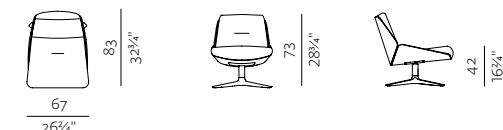

91 x 83 cm, height 102 cm
35 3/4" x 32 3/4", height 40 1/4"

ARMCHAIR + HIGH CUSHION, SWIVEL BASE, RECLINING MECHANISM

67 x 83 cm, height 102 cm
26 3/4" x 32 3/4", height 40 1/4"

SPECIFICATIONS AND TECHNICAL DRAWING

EASY CHAIR + ARMRESTS, LOW CUSHION, SWIVEL BASE

91 × 83 cm, height 73 cm
 35 3/4" × 32 3/4", height 28 3/4"

[easy chair information website](#)

[pouf information website](#)

EASY CHAIR + ARMRESTS, LOW CUSHION, FIXED BASE

91 × 83 cm, height 73 cm
 35 3/4" × 32 3/4", height 28 3/4"

EASY CHAIR + LOW CUSHION, SWIVEL BASE

67 × 83 cm, height 73 cm
 26 3/4" × 32 3/4", height 28 3/4"

POUF, FIXED BASE

61 × 62 cm, height 38 cm
 24" × 24 3/4", height 15"

EASY CHAIR + LOW CUSHION, FIXED BASE

67 × 83 cm, height 73 cm
 26 3/4" × 32 3/4", height 28 3/4"

EASY CHAIR + ARMRESTS, LOW CUSHION, SWIVEL BASE, RECLINING MECHANISM

91 × 83 cm, height 73 cm
 35 3/4" × 32 3/4", height 28 3/4"