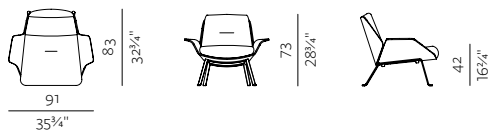

[armchair information website](#)

ARMCHAIR + ARMRESTS, HIGH CUSHION, FIXED BASE

91 x 83 cm, height 102 cm
35 3/4" x 32 3/4", height 40 1/4"

ARMCHAIR + ARMRESTS, HIGH CUSHION, SWIVEL BASE

91 x 83 cm, height 102 cm
35 3/4" x 32 3/4", height 40 1/4"

91 x 83 cm, height 102 cm
35 3/4" x 32 3/4", height 40 1/4"

ARMCHAIR + HIGH CUSHION, SWIVEL BASE, RECLINING MECHANISM

67 x 83 cm, height 102 cm
26 3/4" x 32 3/4", height 40 1/4"

SPECIFICATIONS AND TECHNICAL DRAWING

EASY CHAIR + ARMRESTS, LOW CUSHION, SWIVEL BASE

91 × 83 cm, height 73 cm
 35 3/4" × 32 3/4", height 28 3/4"

[easy chair information website](#)

[pouf information website](#)

EASY CHAIR + ARMRESTS, LOW CUSHION, FIXED BASE

91 × 83 cm, height 73 cm
 35 3/4" × 32 3/4", height 28 3/4"

EASY CHAIR + LOW CUSHION, SWIVEL BASE

67 × 83 cm, height 73 cm
 26 3/4" × 32 3/4", height 28 3/4"

POUF, FIXED BASE

61 × 62 cm, height 38 cm
 24" × 24 3/4", height 15"