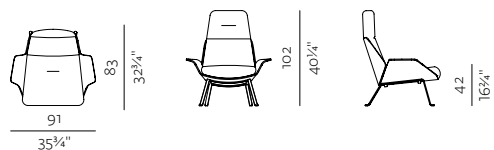

[armchair information website](#)

ARMCHAIR + ARMRESTS, HIGH CUSHION, FIXED BASE

91 x 83 cm, height 102 cm
35 3/4" x 32 3/4", height 40 1/4"

ARMCHAIR + ARMRESTS, HIGH CUSHION, SWIVEL BASE

91 x 83 cm, height 102 cm
35 3/4" x 32 3/4", height 40 1/4"

ARMCHAIR + HIGH CUSHION, SWIVEL BASE

67 x 83 cm, height 102 cm
26 3/4" x 32 3/4", height 40 1/4"

ARMCHAIR + HIGH CUSHION, FIXED BASE

67 x 83 cm, height 102 cm
26 3/4" x 32 3/4", height 40 1/4"

ARMCHAIR + ARMRESTS, HIGH CUSHION, SWIVEL BASE, RECLINING MECHANISM

91 x 83 cm, height 102 cm
35 3/4" x 32 3/4", height 40 1/4"

ARMCHAIR + HIGH CUSHION, SWIVEL BASE, RECLINING MECHANISM

67 x 83 cm, height 102 cm
26 3/4" x 32 3/4", height 40 1/4"

SPECIFICATIONS AND TECHNICAL DRAWING

EASY CHAIR + LOW CUSHION, FIXED BASE

67 × 83 cm, height 73 cm
 26 3/4" × 32 3/4", height 28 3/4"

EASY CHAIR + ARMRESTS, LOW CUSHION, SWIVEL BASE, RECLINING MECHANISM

91 × 83 cm, height 73 cm
 35 3/4" × 32 3/4", height 28 3/4"