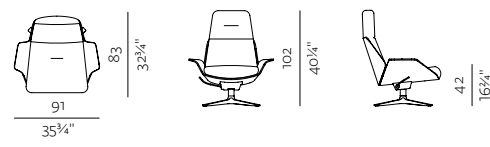

[armchair information website](#)

ARMCHAIR + ARMRESTS, HIGH CUSHION, FIXED BASE

91 x 83 cm, height 102 cm
35 3/4" x 32 3/4", height 40 1/4"

ARMCHAIR + ARMRESTS, HIGH CUSHION, SWIVEL BASE

91 x 83 cm, height 102 cm
35 3/4" x 32 3/4", height 40 1/4"

ARMCHAIR + HIGH CUSHION, SWIVEL BASE

67 x 83 cm, height 102 cm
26 3/4" x 32 3/4", height 40 1/4"

ARMCHAIR + HIGH CUSHION, FIXED BASE

67 x 83 cm, height 102 cm
26 3/4" x 32 3/4", height 40 1/4"

ARMCHAIR + ARMRESTS, HIGH CUSHION, SWIVEL BASE, RECLINING MECHANISM

91 x 83 cm, height 102 cm
35 3/4" x 32 3/4", height 40 1/4"

ARMCHAIR + HIGH CUSHION, SWIVEL BASE, RECLINING MECHANISM

67 x 83 cm, height 102 cm
26 3/4" x 32 3/4", height 40 1/4"

SPECIFICATIONS AND TECHNICAL DRAWING

EASY CHAIR + ARMRESTS, LOW CUSHION, SWIVEL BASE

91 × 83 cm, height 73 cm
 35 3/4" × 32 3/4", height 28 3/4"

[easy chair information website](#)

[pouf information website](#)

EASY CHAIR + ARMRESTS, LOW CUSHION, FIXED BASE