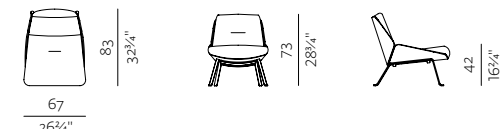

EASY CHAIR + ARMRESTS, LOW CUSHION, SWIVEL BASE

91 × 83 cm, height 73 cm
 35 3/4" × 32 3/4", height 28 3/4"

[easy chair information website](#)

[pouf information website](#)

EASY CHAIR + ARMRESTS, LOW CUSHION, FIXED BASE

91 × 83 cm, height 73 cm
 35 3/4" × 32 3/4", height 28 3/4"

EASY CHAIR + LOW CUSHION, SWIVEL BASE

67 × 83 cm, height 73 cm
 26 3/4" × 32 3/4", height 28 3/4"

POUF, FIXED BASE

61 × 62 cm, height 38 cm
 24" × 24 3/4", height 15"

EASY CHAIR + LOW CUSHION, FIXED BASE

67 × 83 cm, height 73 cm
 26 3/4" × 32 3/4", height 28 3/4"

EASY CHAIR + ARMRESTS, LOW CUSHION, SWIVEL BASE, RECLINING MECHANISM

91 × 83 cm, height 73 cm
 35 3/4" × 32 3/4", height 28 3/4"

POUF, SWIVEL BASE

91 × 83 cm, height 73 cm
 35 3/4" × 32 3/4", height 28 3/4"

EASY CHAIR + LOW CUSHION, SWIVEL BASE, RECLINING MECHANISM

67 × 83 cm, height 73 cm
 26 3/4" × 32 3/4", height 28 3/4"