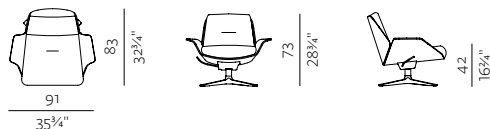

91 x 83 cm, height 102 cm
35 3/4" x 32 3/4", height 40 1/4"

ARMCHAIR + HIGH CUSHION, SWIVEL BASE, RECLINING MECHANISM

67 x 83 cm, height 102 cm
26 3/4" x 32 3/4", height 40 1/4"

SPECIFICATIONS AND TECHNICAL DRAWING

EASY CHAIR + ARMRESTS, LOW CUSHION, SWIVEL BASE

91 × 83 cm, height 73 cm
 35 3/4" × 32 3/4", height 28 3/4"

[easy chair information website](#)

[pouf information website](#)

EASY CHAIR + ARMRESTS, LOW CUSHION, FIXED BASE

91 × 83 cm, height 73 cm
 35 3/4" × 32 3/4", height 28 3/4"

EASY CHAIR + LOW CUSHION, SWIVEL BASE

67 × 83 cm, height 73 cm
 26 3/4" × 32 3/4", height 28 3/4"

POUF, FIXED BASE

61 × 62 cm, height 38 cm
 24" × 24 3/4", height 15"

EASY CHAIR + LOW CUSHION, FIXED BASE

67 × 83 cm, height 73 cm
 26 3/4" × 32 3/4", height 28 3/4"

EASY CHAIR + ARMRESTS, LOW CUSHION, SWIVEL BASE, RECLINING MECHANISM

91 × 83 cm, height 73 cm
 35 3/4" × 32 3/4", height 28 3/4"