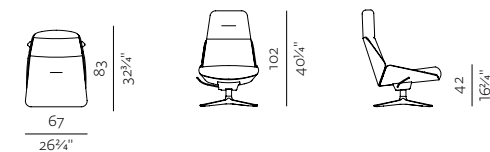

[armchair information website](#)

ARMCHAIR + ARMRESTS, HIGH CUSHION, FIXED BASE

91 x 83 cm, height 102 cm
35 3/4" x 32 3/4", height 40 1/4"

ARMCHAIR + ARMRESTS, HIGH CUSHION, SWIVEL BASE

91 x 83 cm, height 102 cm
35 3/4" x 32 3/4", height 40 1/4"

ARMCHAIR + HIGH CUSHION, SWIVEL BASE

67 x 83 cm, height 102 cm
26 3/4" x 32 3/4", height 40 1/4"

ARMCHAIR + HIGH CUSHION, FIXED BASE

67 x 83 cm, height 102 cm
26 3/4" x 32 3/4", height 40 1/4"

ARMCHAIR + ARMRESTS, HIGH CUSHION, SWIVEL BASE, RECLINING MECHANISM

91 x 83 cm, height 102 cm
35 3/4" x 32 3/4", height 40 1/4"

ARMCHAIR + HIGH CUSHION, SWIVEL BASE, RECLINING MECHANISM

67 x 83 cm, height 102 cm
26 3/4" x 32 3/4", height 40 1/4"

SPECIFICATIONS AND TECHNICAL DRAWING

EASY CHAIR + ARMRESTS, LOW CUSHION, SWIVEL BASE

91 × 83 cm, height 73 cm
 35 3/4" × 32 3/4", height 28 3/4"

[easy chair information website](#)

[pouf information website](#)

EASY CHAIR + ARMRESTS, LOW CUSHION, FIXED BASE