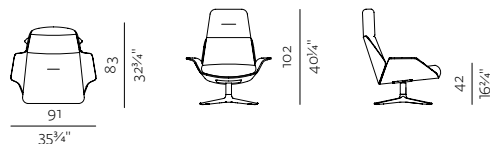

[armchair information website](#)

ARMCHAIR + ARMRESTS, HIGH CUSHION, FIXED BASE

91 x 83 cm, height 102 cm
35 3/4" x 32 3/4", height 40 1/4"

ARMCHAIR + ARMRESTS, HIGH CUSHION, SWIVEL BASE

91 x 83 cm, height 102 cm
35 3/4" x 32 3/4", height 40 1/4"

ARMCHAIR + HIGH CUSHION, SWIVEL BASE

67 x 83 cm, height 102 cm
26 3/4" x 32 3/4", height 40 1/4"

ARMCHAIR + HIGH CUSHION, FIXED BASE

67 x 83 cm, height 102 cm
26 3/4" x 32 3/4", height 40 1/4"

ARMCHAIR + ARMRESTS, HIGH CUSHION, SWIVEL BASE, RECLINING MECHANISM

91 x 83 cm, height 102 cm
35 3/4" x 32 3/4", height 40 1/4"

ARMCHAIR + HIGH CUSHION, SWIVEL BASE, RECLINING MECHANISM

67 x 83 cm, height 102 cm
26 3/4" x 32 3/4", height 40 1/4"

SPECIFICATIONS AND TECHNICAL DRAWING

EASY CHAIR + ARMRESTS, LOW CUSHION, SWIVEL BASE

91 × 83 cm, height 73 cm
 35 3/4" × 32 3/4", height 28 3/4"

[easy chair information website](#)

[pouf information website](#)

EASY CHAIR + ARMRESTS, LOW CUSHION, FIXED BASE