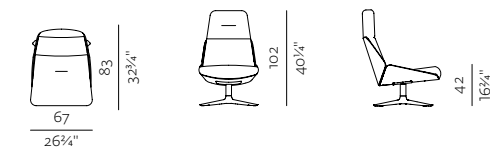

[armchair information website](#)

ARMCHAIR + ARMRESTS, HIGH CUSHION, FIXED BASE

91 x 83 cm, height 102 cm
35 3/4" x 32 3/4", height 40 1/4"

ARMCHAIR + ARMRESTS, HIGH CUSHION, SWIVEL BASE

91 x 83 cm, height 102 cm
35 3/4" x 32 3/4", height 40 1/4"

ARMCHAIR + HIGH CUSHION, SWIVEL BASE

67 x 83 cm, height 102 cm
26 3/4" x 32 3/4", height 40 1/4"

ARMCHAIR + HIGH CUSHION, FIXED BASE

67 x 83 cm, height 102 cm
26 3/4" x 32 3/4", height 40 1/4"

ARMCHAIR + ARMRESTS, HIGH CUSHION, SWIVEL BASE, RECLINING MECHANISM

91 x 83 cm, height 102 cm
35 3/4" x 32 3/4", height 40 1/4"

ARMCHAIR + HIGH CUSHION, SWIVEL BASE, RECLINING MECHANISM

67 x 83 cm, height 102 cm
26 3/4" x 32 3/4", height 40 1/4"

SPECIFICATIONS AND TECHNICAL DRAWING

EASY CHAIR + ARMRESTS, LOW CUSHION, SWIVEL BASE

91 × 83 cm, height 73 cm
 35 3/4" × 32 3/4", height 28 3/4"

[easy chair information website](#)

[pouf information website](#)

EASY CHAIR + ARMRESTS, LOW CUSHION, FIXED BASE