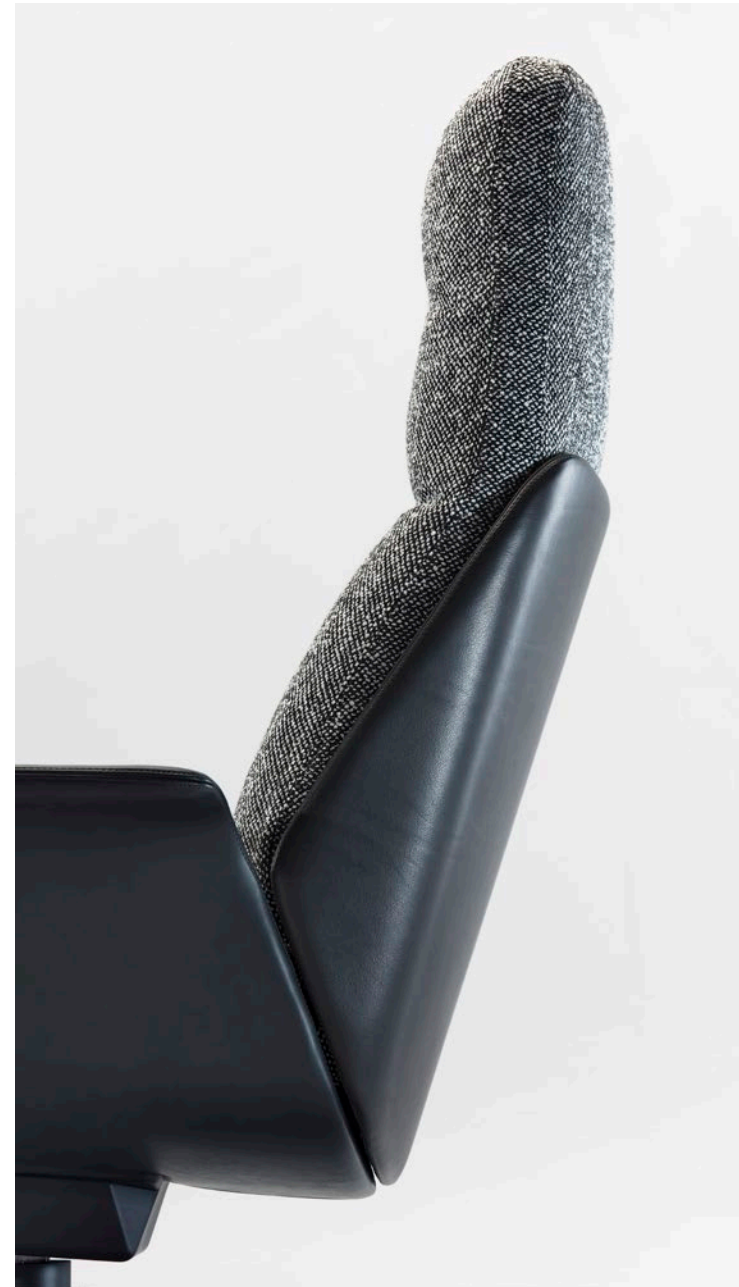

Rei lounge and club collection

PRODUCT SHEET

prostoria

Rei lounge and club collection

by **NUMEN / FOR USE**

Inspired by the abandon of free jazz but cast in the spirit of functional modernism, **Rei** embodies a formal tension between rigidity and plasticity in its sleek and flowing layout. It's Prostoria's answer to a classic lounge or club chair is a feat of refined simplicity and certain lightness of form. Its name is a nod to Ray Eames as much as to Ray Charles or the giant oceanic manta. Designed to be an anchor of a room, Rei functions as a focal point, defining and grounding the space around it into a zone of personal ritual. With its flexible and contouring shell of moulded plywood, contrasted by the soft padding of

differing heights and paired with a lounge ottoman, it keeps blurring the ever more fluid distinction of home vs. work or private vs. public. The swivel mechanism is added to maximise comfort and flexibility. An elegant, seamless fusion of free flow and formal restraint, which makes Rei chairs both iconic and egalitarian, aspirational and sober, is this collection's most defining quality.

prostoria

SPECIFICATIONS AND TECHNICAL DRAWING

SHELL	plywood, veneer + lacquer / upholstered in leather
BACKREST	HR foam, polyester wadding
SEAT	HR foam, polyester wadding
BASE	aluminium + powder coating BLACK / polished aluminium /
UPHOLSTERY	fabric / leather

[armchair information website](#)

ARMCHAIR + ARMRESTS, HIGH CUSHION, FIXED BASE

91 x 83 cm, height 102 cm
35 3/4" x 32 3/4", height 40 1/4"

ARMCHAIR + ARMRESTS, HIGH CUSHION, SWIVEL BASE

91 x 83 cm, height 102 cm
35 3/4" x 32 3/4", height 40 1/4"