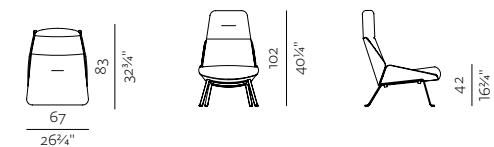

[armchair information website](#)

ARMCHAIR + ARMRESTS, HIGH CUSHION, FIXED BASE

91 x 83 cm, height 102 cm
35 3/4" x 32 3/4", height 40 1/4"

ARMCHAIR + ARMRESTS, HIGH CUSHION, SWIVEL BASE

91 x 83 cm, height 102 cm
35 3/4" x 32 3/4", height 40 1/4"

ARMCHAIR + HIGH CUSHION, SWIVEL BASE

67 x 83 cm, height 102 cm
26 3/4" x 32 3/4", height 40 1/4"

ARMCHAIR + HIGH CUSHION, FIXED BASE

67 x 83 cm, height 102 cm
26 3/4" x 32 3/4", height 40 1/4"

ARMCHAIR + ARMRESTS, HIGH CUSHION, SWIVEL BASE, RECLINING MECHANISM

91 x 83 cm, height 102 cm
35 3/4" x 32 3/4", height 40 1/4"

ARMCHAIR + HIGH CUSHION, SWIVEL BASE, RECLINING MECHANISM

67 x 83 cm, height 102 cm
26 3/4" x 32 3/4", height 40 1/4"

SPECIFICATIONS AND TECHNICAL DRAWING

EASY CHAIR + ARMRESTS, LOW CUSHION, SWIVEL BASE

91 × 83 cm, height 73 cm
 35 3/4" × 32 3/4", height 28 3/4"

[easy chair information website](#)

[pouf information website](#)

EASY CHAIR + ARMRESTS, LOW CUSHION, FIXED BASE