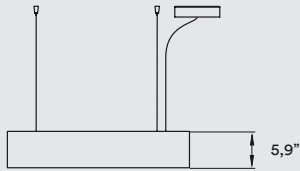

REF.

SPRO SM 21 LED DIM UL

LIGHT SOURCE

120 - 277V: Dimmable 0-10V & TRIAC

Driver:

Constant Current 1400mA

LED Integrated:

Led module

Energy class A*

2700K / 4000K, CRI90, 48W, 50-60Hz

PACKAGING

Box Size: 37 x 36 x 19" - Wood crated for transport

Box Volume: 14,8 ft³

Weight: Gross - 91,1 Lb | Net - 22,3 Lb

MATERIALS & COMPONENTS

Opaque Wood Shell

Wood Veneer Spirals

- White Acrylic Top Diffuser

Black is available if you want no upward light diffusion

- Transparent Acrylic Bottom Diffuser

Black Metal Canopy: ø 6,7"

4 Black Steel Cables: 8 ft drop

Black Electrical Cable: 8 ft drop

FINISHES

WOOD SHELL

21 Natural Cherry

WOOD VENEER SPIRALS

21 Natural Cherry