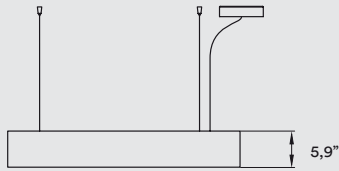

REF.

SPRO SG 21 LED DIM UL

LIGHT SOURCE

120 - 277V: Dimmable 0-10V & TRIAC

Drivers:

- Constant Current 1400mA
- Constant Current 700mA

LED Integrated:

Led module

2700K / 4000K, CRI90, 85W, 50-60Hz

PACKAGING

Box Size: 46 x 45 x 20" - Wood crated for transport

Box Volume: 23,6 ft³

Weight: Gross - 114,9 Lb | Net - 26,2 Lb

MATERIALS & COMPONENTS

Opaque Wood Shell

Wood Veneer Spirals

- White Acrylic Top Diffuser
  Black is available if you want no upward light diffusion
- Transparent Acrylic Bottom Diffuser

Black Metal Canopy: ø 9,1"

4 Black Steel Cables: 8 ft drop

Black Electrical Cable: 8 ft drop

FINISHES

WOOD SHELL

- 21 Natural Cherry

WOOD VENEER SPIRALS

- 21 Natural Cherry