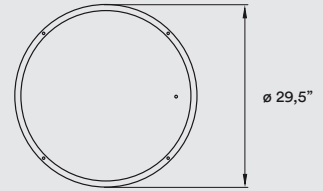

REF.

SPRO SM 21 LED DIM UL

LIGHT SOURCE

120 - 277V: Dimmable 0-10V & TRIAC

Driver:

Constant Current 1400mA

LED Integrated:

Led module

Energy class A*

2700K / 4000K, CRI90, 48W, 50-60Hz

PACKAGING

Box Size: 37 x 36 x 19" - Wood crated for transport

Box Volume: 14,8 ft³

Weight: Gross - 91,1 Lb | Net - 22,3 Lb

MATERIALS & COMPONENTS

Opaque Wood Shell

Wood Veneer Spirals

- White Acrylic Top Diffuser

Black is available if you want no upward light diffusion

- Transparent Acrylic Bottom Diffuser

Black Metal Canopy: ø 6,7"

4 Black Steel Cables: 8 ft drop

Black Electrical Cable: 8 ft drop

FINISHES

WOOD SHELL

21 Natural Cherry

WOOD VENEER SPIRALS

21 Natural Cherry