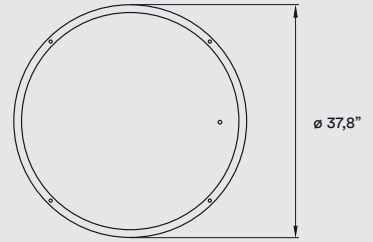

REF.

SPRO SG 21 LED DIM UL

LIGHT SOURCE

120 - 277V: Dimmable 0-10V & TRIAC

Drivers:

- Constant Current 1400mA
- Constant Current 700mA

LED Integrated:

Led module

2700K / 4000K, CRI90, 85W, 50-60Hz

PACKAGING

Box Size: 46 x 45 x 20" - Wood crated for transport

Box Volume: 23,6 ft³

Weight: Gross - 114,9 Lb | Net - 26,2 Lb

MATERIALS & COMPONENTS

Opaque Wood Shell

Wood Veneer Spirals

- White Acrylic Top Diffuser
  Black is available if you want no upward light diffusion
- Transparent Acrylic Bottom Diffuser

Black Metal Canopy: ø 9,1"

4 Black Steel Cables: 8 ft drop

Black Electrical Cable: 8 ft drop

FINISHES

WOOD SHELL

- 21 Natural Cherry

WOOD VENEER SPIRALS

- 21 Natural Cherry