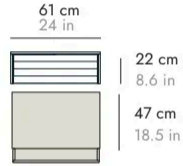

SUSSEX

BY TERENCE WOODGATE, 2000

punt

BED SIDE TABLES MESITAS DE NOCHE

SSX141