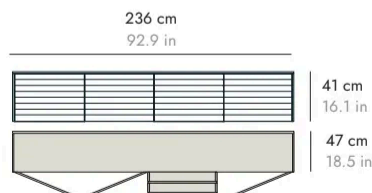

	H 6 cm - 2.3"	H 17 cm - 6.7"	H 29 cm - 11.4"	WALL BRACKET HERRAJE PARED
	53.5 cm 21 in 	58 cm 22.9 in 	58 cm 22.9 in 	

SIDEBOARDS 119 cm APARADORES 119 cm

SSX201

SSX202

SUSSEX

BY TERENCE WOODGATE, 2000

punt

SIDEBOARDS 119 cm APARADORES 119 cm

SSX231

METAL BASES ZÓCALOS

	H 6 cm - 2.3"	H 17 cm - 6.7"	H 29 cm - 11.4"	WALL BRACKET HERRAJE PARED
	110 cm 43.3 in 	116 cm 45.6 in 	116 cm 45.6 in 	

SIDEBOARDS 178 cm APARADORES 178 cm

METAL BASES ZÓCALOS

	H 6 cm - 2.3"	H 17 cm - 6.7"	H 29 cm - 11.4"	WALL BRACKET HERRAJE PARED
	167 cm 65.7 in 	175 cm 68.7 in 	175 cm 68.7 in 	

SIDEBOARDS 236 cm APARADORES 236 cm

SSX441 Slim

SSX401

SSX402

SUSSEX

BY TERENCE WOODGATE, 2000

punt

SIDEBOARDS 119 cm APARADORES 119 cm

SSX431

METAL BASES ZÓCALOS

	H 6 cm - 2.3"	H 17 cm - 6.7"	H 29 cm - 11.4"	WALL BRACKET HERRAJE PARED

ACCESSORIES ACCESORIOS

Fittings for hanging the modules on the wall.
Please consult the number of units required for each composition.