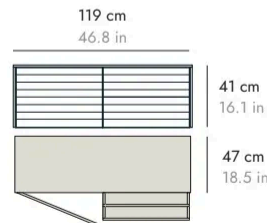

	H 6 cm - 2.3"	H 17 cm - 6.7"	H 29 cm - 11.4"	WALL BRACKET HERRAJE PARED
	53.5 cm 21 in 	58 cm 22.9 in 	58 cm 22.9 in 	

SIDEBOARDS 119 cm APARADORES 119 cm

SSX201

SSX202

SUSSEX

BY TERENCE WOODGATE, 2000

punt

SIDEBOARDS 119 cm APARADORES 119 cm

SSX231

METAL BASES ZÓCALOS

	H 6 cm - 2.3"	H 17 cm - 6.7"	H 29 cm - 11.4"	WALL BRACKET HERRAJE PARED
	110 cm 43.3 in 	116 cm 45.6 in 	116 cm 45.6 in 	

SIDEBOARDS 178 cm APARADORES 178 cm