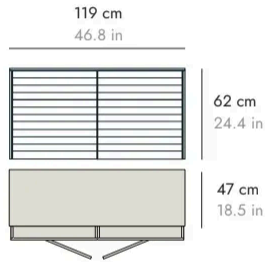

	H 6 cm - 2.3"	H 17 cm - 6.7"	H 29 cm - 11.4"	WALL BRACKET HERRAJE PARED
	53.5 cm 21 in 	58 cm 22.9 in 	58 cm 22.9 in 	

SIDEBOARDS 119 cm APARADORES 119 cm

SSX201

SSX202

SUSSEX

BY TERENCE WOODGATE, 2000

punt

SIDEBOARDS 119 cm APARADORES 119 cm

SSX231

METAL BASES ZÓCALOS

	H 6 cm - 2.3"	H 17 cm - 6.7"	H 29 cm - 11.4"	WALL BRACKET HERRAJE PARED
	110 cm 43.3 in 	116 cm 45.6 in 	116 cm 45.6 in 	

SIDEBOARDS 178 cm APARADORES 178 cm

METAL BASES ZÓCALOS

	H 6 cm - 2.3"	H 17 cm - 6.7"	H 29 cm - 11.4"	WALL BRACKET HERRAJE PARED
	167 cm 65.7 in 	175 cm 68.7 in 	175 cm 68.7 in 	

SIDEBOARDS 236 cm APARADORES 236 cm

SSX441 Slim

SSX401

SSX402

SUSSEX