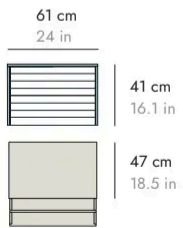

SUSSEX

BY TERENCE WOODGATE, 2000

punt

BED SIDE TABLES MESITAS DE NOCHE

SSX141

SSX142

METAL BASES ZÓCALOS

	H 6 cm - 2.3"	H 17 cm - 6.7"	H 29 cm - 11.4"	WALL BRACKET HERRAJE PARED
	53.5 cm 21 in 	58 cm 22.9 in 	58 cm 22.9 in 	

SIDEBOARDS 119 cm APARADORES 119 cm

SSX201

SSX202