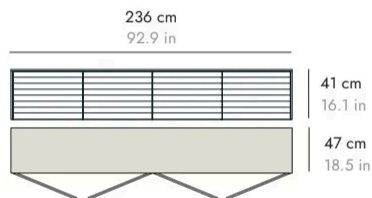

SIDEBOARDS 119 cm APARADORES 119 cm

SSX231

METAL BASES ZÓCALOS

	H 6 cm - 2.3"	H 17 cm - 6.7"	H 29 cm - 11.4"	WALL BRACKET HERRAJE PARED
	110 cm 43.3 in 	116 cm 45.6 in 	116 cm 45.6 in 	

SIDEBOARDS 178 cm APARADORES 178 cm

METAL BASES ZÓCALOS

	H 6 cm - 2.3"	H 17 cm - 6.7"	H 29 cm - 11.4"	WALL BRACKET HERRAJE PARED
	167 cm 65.7 in 	175 cm 68.7 in 	175 cm 68.7 in 	

SIDEBOARDS 236 cm APARADORES 236 cm

SSX441 Slim

SSX401

SSX402

SUSSEX