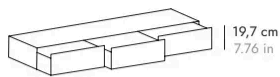

	H 6 cm - 2.3"	H 17 cm - 6.7"	H 29 cm - 11.4"	WALL BRACKET HERRAJE PARED
	53.5 cm 21 in 	58 cm 22.9 in 	58 cm 22.9 in 	

SIDEBOARDS 119 cm APARADORES 119 cm

SSX201

SSX202

SUSSEX

BY TERENCE WOODGATE, 2000

punt

SIDEBOARDS 119 cm APARADORES 119 cm

SSX231

METAL BASES ZÓCALOS

	H 6 cm - 2.3"	H 17 cm - 6.7"	H 29 cm - 11.4"	WALL BRACKET HERRAJE PARED
	110 cm 43.3 in 	116 cm 45.6 in 	116 cm 45.6 in 	

SIDEBOARDS 178 cm APARADORES 178 cm

SSX341 Slim

SSX301

SSX302

SUSSEX

BY TERENCE WOODGATE, 2000

punt

SIDEBOARDS 178 cm APARADORES 178 cm

SSX331

METAL BASES ZÓCALOS

	H 6 cm - 2.3"	H 17 cm - 6.7"	H 29 cm - 11.4"	WALL BRACKET HERRAJE PARED
	167 cm 65.7 in 	175 cm 68.7 in 	175 cm 68.7 in 	

SIDEBOARDS 236 cm APARADORES 236 cm

SSX441 Slim

SSX401

SSX402

SUSSEX