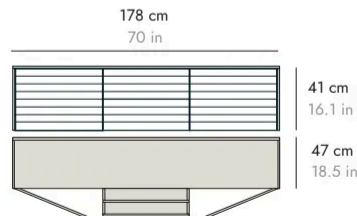

	H 6 cm - 2.3"	H 17 cm - 6.7"	H 29 cm - 11.4"	WALL BRACKET HERRAJE PARED
	53.5 cm 21 in 	58 cm 22.9 in 	58 cm 22.9 in 	

SIDEBOARDS 119 cm APARADORES 119 cm

SSX201

SSX202

SUSSEX

BY TERENCE WOODGATE, 2000

punt

SIDEBOARDS 119 cm APARADORES 119 cm

SSX231

METAL BASES ZÓCALOS

	H 6 cm - 2.3"	H 17 cm - 6.7"	H 29 cm - 11.4"	WALL BRACKET HERRAJE PARED
	110 cm 43.3 in 	116 cm 45.6 in 	116 cm 45.6 in 	

SIDEBOARDS 178 cm APARADORES 178 cm

SSX341 Slim

SSX301

SSX302

SUSSEX

BY TERENCE WOODGATE, 2000

punt

SIDEBOARDS 178 cm APARADORES 178 cm

SSX331

METAL BASES ZÓCALOS

	H 6 cm - 2.3"	H 17 cm - 6.7"	H 29 cm - 11.4"	WALL BRACKET HERRAJE PARED
	167 cm 65.7 in 	175 cm 68.7 in 	175 cm 68.7 in 	

SIDEBOARDS 236 cm APARADORES 236 cm

SSX441 Slim

SSX401

SSX402

SUSSEX