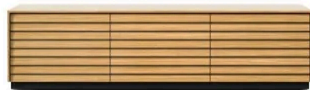

SUSSEX

BY TERENCE WOODGATE, 2000

punt