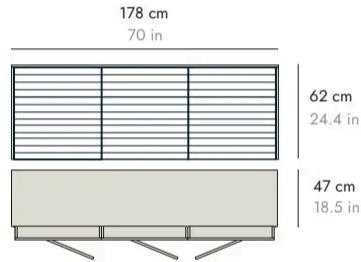

	H 6 cm - 2.3"	H 17 cm - 6.7"	H 29 cm - 11.4"	WALL BRACKET HERRAJE PARED
	53.5 cm 21 in 	58 cm 22.9 in 	58 cm 22.9 in 	

SIDEBOARDS 119 cm APARADORES 119 cm

SSX201

SSX202

SUSSEX

BY TERENCE WOODGATE, 2000

punt

SIDEBOARDS 119 cm APARADORES 119 cm

SSX231

METAL BASES ZÓCALOS

	H 6 cm - 2.3"	H 17 cm - 6.7"	H 29 cm - 11.4"	WALL BRACKET HERRAJE PARED
	110 cm 43.3 in 	116 cm 45.6 in 	116 cm 45.6 in 	

SIDEBOARDS 178 cm APARADORES 178 cm

SSX341 Slim

SSX301

SSX302

SUSSEX

BY TERENCE WOODGATE, 2000

punt

SIDEBOARDS 178 cm APARADORES 178 cm

SSX331

METAL BASES ZÓCALOS

	H 6 cm - 2.3"	H 17 cm - 6.7"	H 29 cm - 11.4"	WALL BRACKET HERRAJE PARED
	167 cm 65.7 in 	175 cm 68.7 in 	175 cm 68.7 in 	

SIDEBOARDS 236 cm APARADORES 236 cm

SSX441 Slim

SSX401

SSX402

SUSSEX