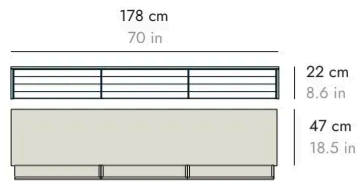

	H 6 cm - 2.3"	H 17 cm - 6.7"	H 29 cm - 11.4"	WALL BRACKET HERRAJE PARED
	53.5 cm 21 in 	58 cm 22.9 in 	58 cm 22.9 in 	

SIDEBOARDS 119 cm APARADORES 119 cm

SSX201

SSX202

SUSSEX

BY TERENCE WOODGATE, 2000

punt

SIDEBOARDS 119 cm APARADORES 119 cm

SSX231

METAL BASES ZÓCALOS

	H 6 cm - 2.3"	H 17 cm - 6.7"	H 29 cm - 11.4"	WALL BRACKET HERRAJE PARED
	110 cm 43.3 in 	116 cm 45.6 in 	116 cm 45.6 in 	

SIDEBOARDS 178 cm APARADORES 178 cm

SSX341 Slim

SSX301

SSX302

SUSSEX

BY TERENCE WOODGATE, 2000

punt

SIDEBOARDS 178 cm APARADORES 178 cm

SSX331

METAL BASES ZÓCALOS

	H 6 cm - 2.3"	H 17 cm - 6.7"	H 29 cm - 11.4"	WALL BRACKET HERRAJE PARED
	167 cm 65.7 in 	175 cm 68.7 in 	175 cm 68.7 in 	

SIDEBOARDS 236 cm APARADORES 236 cm

SSX441 Slim

SSX401

SSX402

SUSSEX