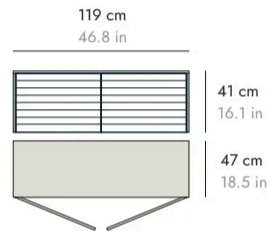

	H 6 cm - 2.3"	H 17 cm - 6.7"	H 29 cm - 11.4"	WALL BRACKET HERRAJE PARED
	53.5 cm 21 in 	58 cm 22.9 in 	58 cm 22.9 in 	

SIDEBOARDS 119 cm APARADORES 119 cm

SSX201

SSX202

SUSSEX

BY TERENCE WOODGATE, 2000

punt

SIDEBOARDS 119 cm APARADORES 119 cm

SSX231

METAL BASES ZÓCALOS

	H 6 cm - 2.3"	H 17 cm - 6.7"	H 29 cm - 11.4"	WALL BRACKET HERRAJE PARED
	110 cm 43.3 in 	116 cm 45.6 in 	116 cm 45.6 in 	

SIDEBOARDS 178 cm APARADORES 178 cm

METAL BASES ZÓCALOS

	H 6 cm - 2.3"	H 17 cm - 6.7"	H 29 cm - 11.4"	WALL BRACKET HERRAJE PARED
	167 cm 65.7 in 	175 cm 68.7 in 	175 cm 68.7 in 	

SIDEBOARDS 236 cm APARADORES 236 cm

SSX441 Slim

SSX401

SSX402

SUSSEX