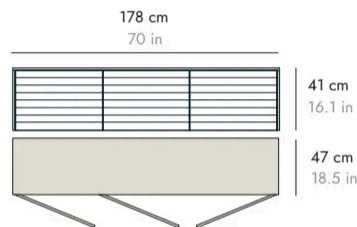

	H 6 cm - 2.3"	H 17 cm - 6.7"	H 29 cm - 11.4"	WALL BRACKET HERRAJE PARED
	53.5 cm 21 in 	58 cm 22.9 in 	58 cm 22.9 in 	

SIDEBOARDS 119 cm APARADORES 119 cm

SSX201

SSX202

SUSSEX

BY TERENCE WOODGATE, 2000

punt

SIDEBOARDS 119 cm APARADORES 119 cm

SSX231

METAL BASES ZÓCALOS

	H 6 cm - 2.3"	H 17 cm - 6.7"	H 29 cm - 11.4"	WALL BRACKET HERRAJE PARED
	110 cm 43.3 in 	116 cm 45.6 in 	116 cm 45.6 in 	

SIDEBOARDS 178 cm APARADORES 178 cm

SSX341 Slim

SSX301

SSX302

SUSSEX

BY TERENCE WOODGATE, 2000

punt

SIDEBOARDS 178 cm APARADORES 178 cm

SSX331

METAL BASES ZÓCALOS

	H 6 cm - 2.3"	H 17 cm - 6.7"	H 29 cm - 11.4"	WALL BRACKET HERRAJE PARED
	167 cm 65.7 in 	175 cm 68.7 in 	175 cm 68.7 in 	

SIDEBOARDS 236 cm APARADORES 236 cm

SSX441 Slim

SSX401

SSX402

SUSSEX