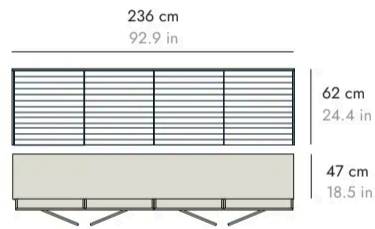

SUSSEX

BY TERENCE WOODGATE, 2000

punt

SIDEBOARDS 119 cm APARADORES 119 cm

SSX431

METAL BASES ZÓCALOS

	H 6 cm - 2.3"	H 17 cm - 6.7"	H 29 cm - 11.4"	WALL BRACKET HERRAJE PARED

ACCESSORIES ACCESORIOS

Fittings for hanging the modules on the wall.
Please consult the number of units required for each composition.

Herrajes para colgar los módulos a pared.
Consultar número de unidades necesarias para cada composición.