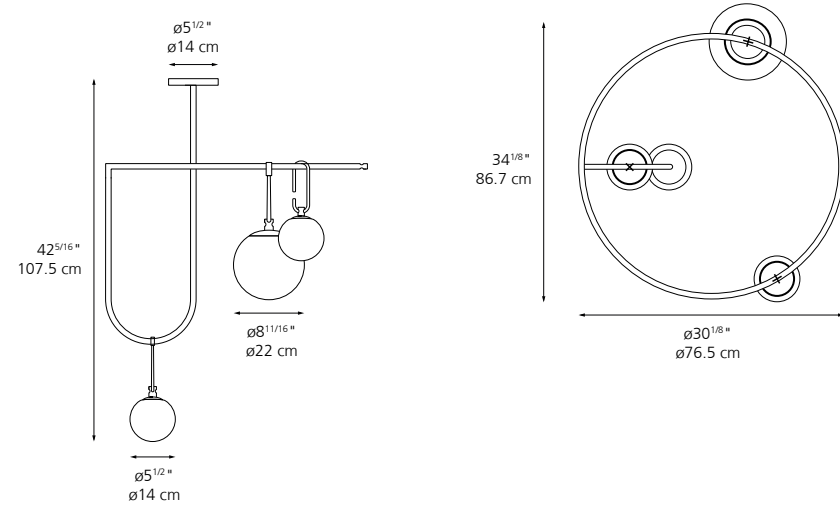

↗ NH

Technical Data

NH S4 Circular Suspension

Diffuser	Stem	Ring
○ White Glass	● Black	● Brushed Brass

Diffuser in white blown glass
Adjustable ring in a brushed brass
Structure in metal painted black
LED (Non integrated) E12/G16.5 or E26/A19
Dimmable 2-Wire

W	Voltage
2x5W E12/G16.5 + 1x15W E26/A19	120V