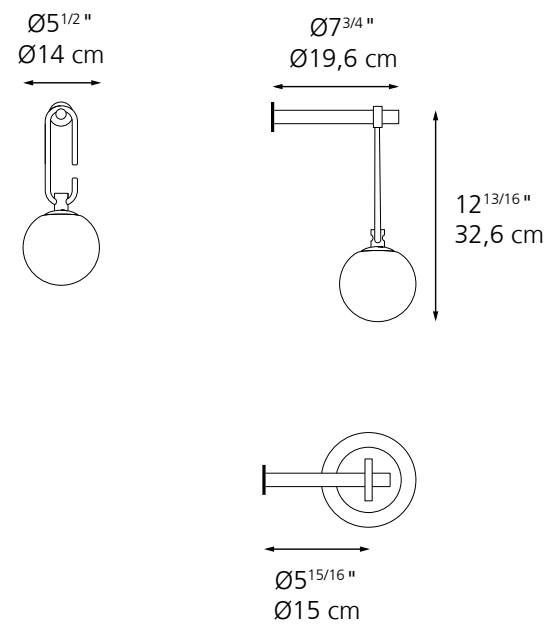

↗ NH

Technical Data

NH Wall

Diffuser	Stem	Ring
○ White Glass	● Black	● Brushed Brass

Diffuser in white blown glass
Adjustable ring in a brushed brass
LED (Non Integrated) ONLY E12/G16.5
Switch (on cord)

W	Voltage
5W	120V