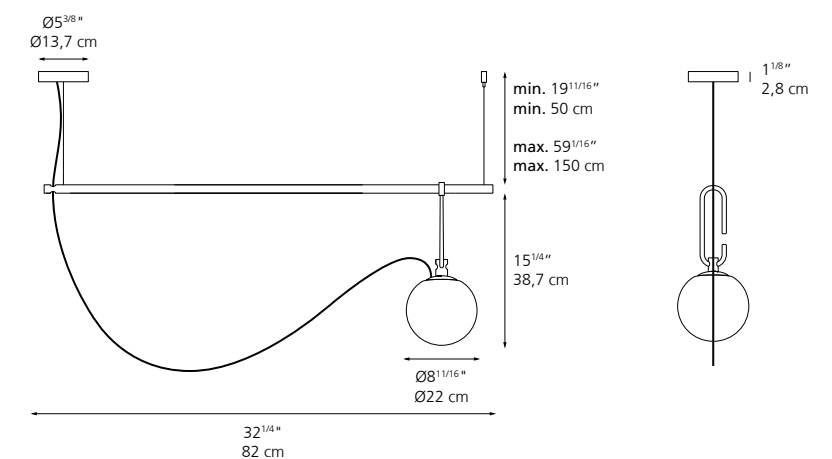

NH S2 22 Suspension

Diffuser	Stem	Ring
○ White Glass	● Black	● Brushed Brass

Diffuser in white blown glass
Adjustable ring in a brushed brass
Structure in metal painted black
LED (Non Integrated) ONLY E26/A19
Dimmable 2-Wire

W	Voltage
15W	120V