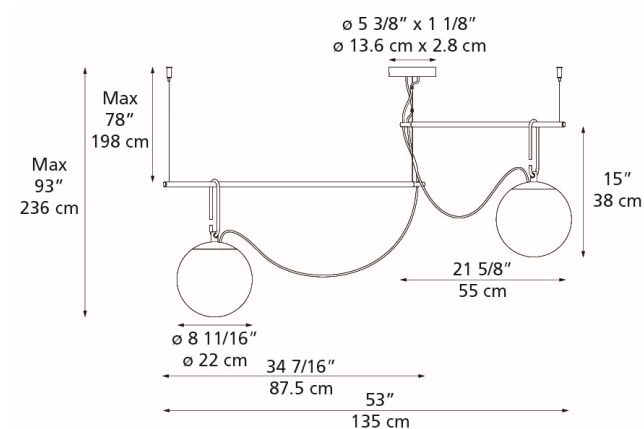

W	Voltage
2x15W	120V

↗ NH

Technical Data

NH S4 Circular Suspension

Diffuser	Stem	Ring
○ White Glass	● Black	● Brushed Brass

Diffuser in white blown glass
 Adjustable ring in a brushed brass
 Structure in metal painted black
 LED (Non integrated) E12/G16.5 or E26/A19
 Dimmable 2-Wire