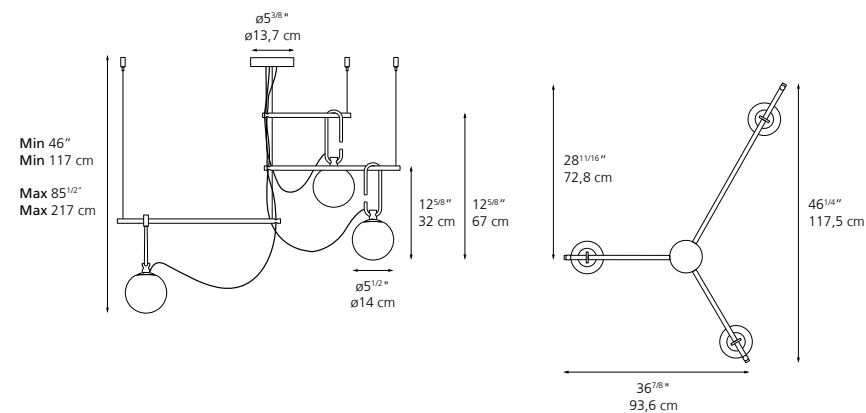

↗ NH

Technical Data

NH S3 14 Suspension

Diffuser	Stem	Ring
○ White Glass	● Black	● Brushed Brass

Diffuser in white blown glass
Adjustable ring in a brushed brass
Structure in metal painted black
LED (Non Integrated) ONLY E12/G16.5
Dimmable 2-Wire

W	Voltage
3x5W	120V