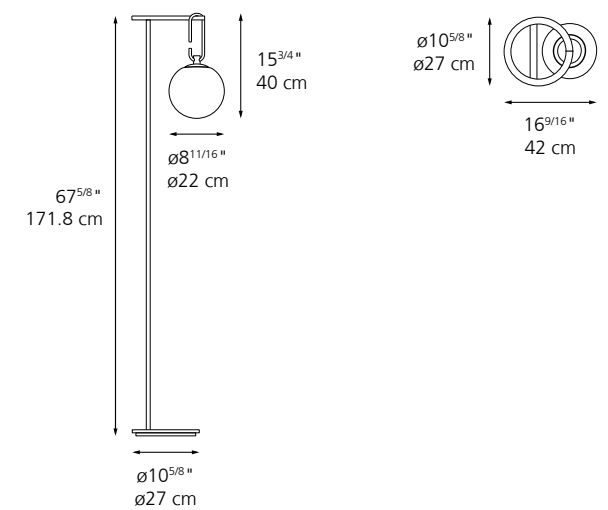

↗ NH

Technical Data

NH Floor

Diffuser	Stem	Ring
○ White Glass	● Black	● Brushed Brass

Diffuser in white blown glass
Adjustable ring in a brushed brass
Structure & base in metal painted black
LED (Non Integrated) ONLY E26/A19
Dimmable (on cord)

W	Voltage
17W	120V