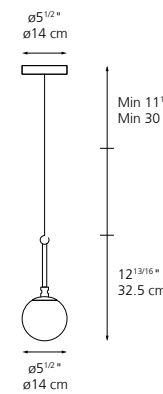

↗ NH

Technical Data

NH Suspension

Diffuser	Stem	Ring
○ White Glass	● Black	● Brushed Brass

Diffuser in white blown glass
Adjustable ring in a brushed brass
Structure & base in metal painted black.
LED (Non Integrated) E12/G16.5 or E26/A19
Dimmable 2-Wire

S	W	Voltage
14	5W E12/G16.5	120V
22	15W E26/A19	120V
35	20W E26/A19	120V