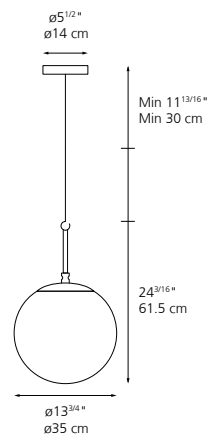

↗ NH

Technical Data

NH Suspension

Diffuser	Stem	Ring
○ White Glass	● Black	● Brushed Brass

Diffuser in white blown glass
Adjustable ring in a brushed brass
Structure & base in metal painted black.
LED (Non Integrated) E12/G16.5 or E26/A19
Dimmable 2-Wire

S	W	Voltage
14	5W E12/G16.5	120V
22	15W E26/A19	120V
35	20W E26/A19	120V