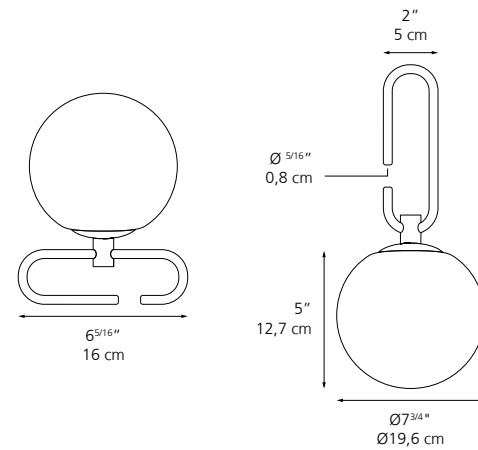

Suspension S2 14

Suspension S4 Circular

Suspension S5 Elliptic

↗ NH1217

Technical Data

NH1217 Wall

Diffuser	Stem	Ring
○	●	●
White Glass	Black	Brushed Brass

Diffuser in white blown glass
Adjustable ring in a brushed brass
LED (Non Integrated) ONLY E12/G16.5
Switch (on cord)

W	Voltage
5W	120V

↗ NH

Technical Data

NH Wall

Diffuser	Stem	Ring
○ White Glass	● Black	● Brushed Brass

Diffuser in white blown glass
Adjustable ring in a brushed brass
LED (Non Integrated) ONLY E12/G16.5
Switch (on cord)