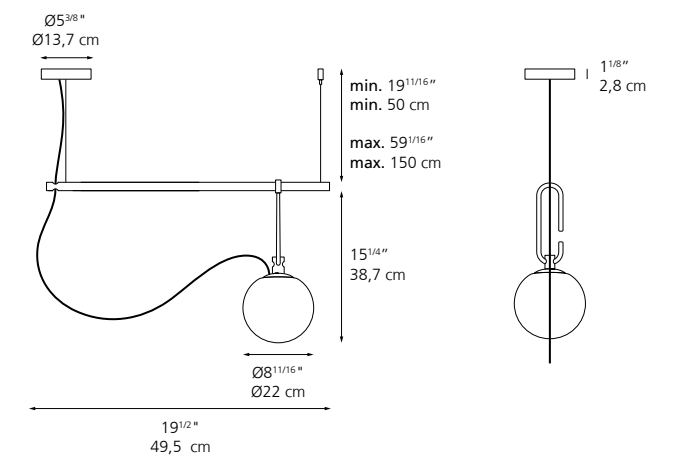

↗ NH

Technical Data

NH S1 22 Suspension

Diffuser	Stem	Ring
○ White Glass	● Black	● Brushed Brass

Diffuser in white blown glass
Adjustable ring in a brushed brass
Structure in metal painted black
LED (Non Integrated) ONLY E26/A19
Dimmable 2-Wire

W	Voltage
15W	120V