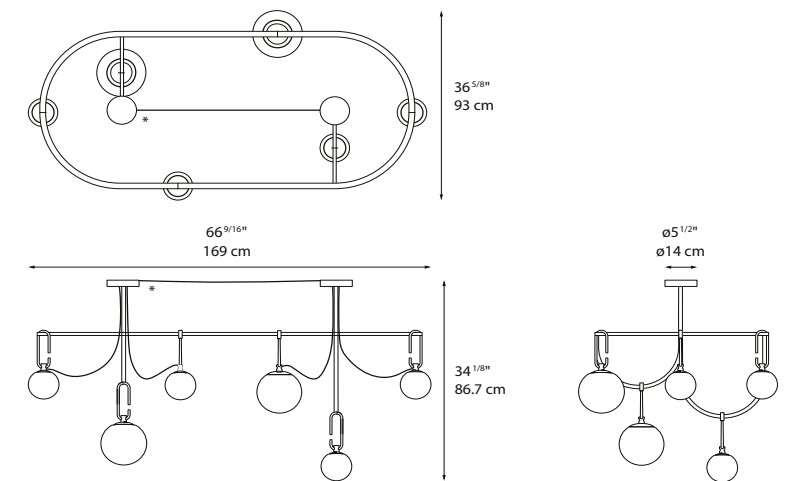

↗ NH

Technical Data

NH S5 Elliptic Suspension

Diffuser ○ White Glass	Stem ● Black	Ring ● Brushed Brass

Diffuser in white blown glass
Adjustable ring in a brushed brass
Structure in metal painted black
LED (Non integrated) E12/G16.5 or E26/A19
Dimmable 2-Wire

W	Voltage
4x5W E12/G16.5 + 2x15W E26/A19	120V

* Installation on to single J-Box, use provided bridge feed cable.