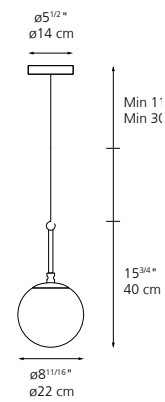

↗ NH

Technical Data

NH Suspension

Diffuser	Stem	Ring
○ White Glass	● Black	● Brushed Brass

Diffuser in white blown glass
Adjustable ring in a brushed brass
Structure & base in metal painted black.
LED (Non Integrated) E12/G16.5 or E26/A19
Dimmable 2-Wire

S	W	Voltage
14	5W E12/G16.5	120V
22	15W E26/A19	120V
35	20W E26/A19	120V