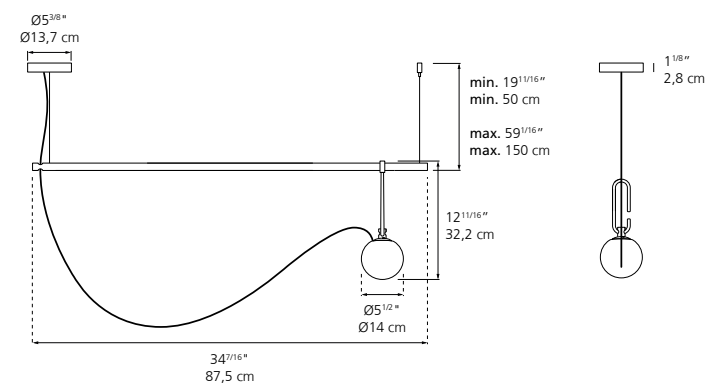

NH S2 14 Suspension

Diffuser	Stem	Ring
○	●	●
White Glass	Black	Brushed Brass

Diffuser in white blown glass
Adjustable ring in a brushed brass
Structure in metal painted black
LED (Non Integrated) ONLY E26/A19
Dimmable 2-Wire

W	Voltage
5W	120V