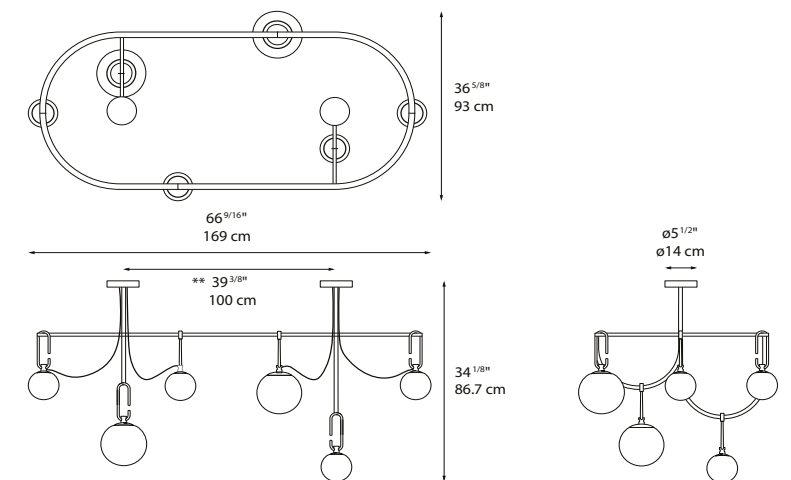

** Installation on to pre-planned dual J-Box, bridge feed cable not required.