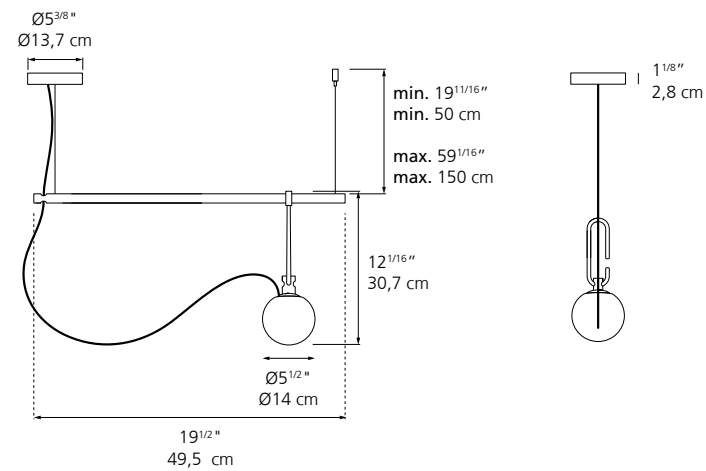

↗ NH

Technical Data

NH Suspension

Diffuser	Stem	Ring
○	●	●
White Glass	Black	Brushed Brass

Diffuser in white blown glass
Adjustable ring in a brushed brass
Structure in metal painted black
LED (Non Integrated) ONLY E12/G16.5
Dimmable 2-Wire

W	Voltage
5W	120V