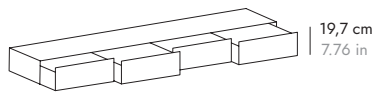

METAL BASES ZÓCALOS

	H 6 cm - 2.3"	H 17 cm - 6.7"	H 29 cm - 11.4"	WALL BRACKET HERRAJE PARED
	167 cm 65.7 in 	167 cm 65.7 in 	167 cm 65.7 in 	

SIDEBOARDS 236 cm APARADORES 236 cm

SSX441 Slim