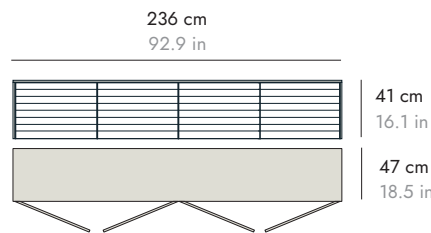

SUSSEX

BY TERENCE WOODGATE, 2000

punt

SIDEBOARDS 178 cm APARADORES 178 cm

SSX331

METAL BASES ZÓCALOS

	H 6 cm - 2.3"	H 17 cm - 6.7"	H 29 cm - 11.4"	WALL BRACKET HERRAJE PARED
	167 cm 65.7 in 	167 cm 65.7 in 	167 cm 65.7 in 	

SIDEBOARDS 236 cm APARADORES 236 cm

SSX441 Slim

SSX401

SSX402