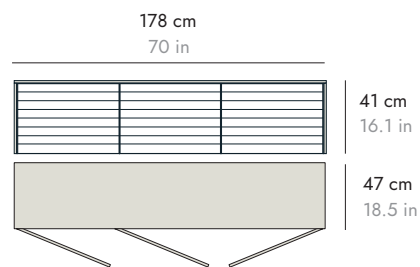

SUSSEX

BY TERENCE WOODGATE, 2000

punt

SIDEBOARDS 119 cm APARADORES 119 cm

SSX231

METAL BASES ZÓCALOS

	H 6 cm - 2.3"	H 17 cm - 6.7"	H 29 cm - 11.4"	WALL BRACKET HERRAJE PARED
	110 cm 43.3 in 	110 cm 43.3 in 	110 cm 43.3 in 	

SIDEBOARDS 178 cm APARADORES 178 cm

SSX341 Slim

SSX301

SSX302