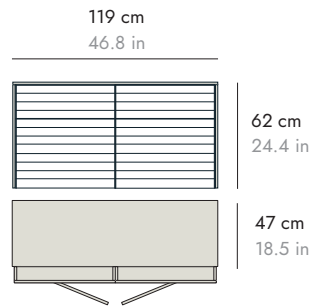

SUSSEX

BY TERENCE WOODGATE, 2000

punt

SIDEBOARDS 119 cm APARADORES 119 cm

SSX231