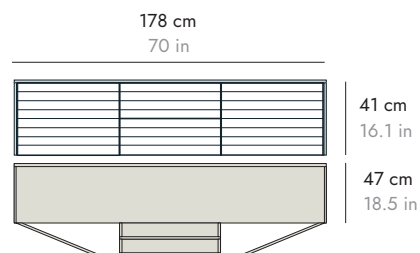

SUSSEX

BY TERENCE WOODGATE, 2000

punt

SIDEBOARDS 119 cm APARADORES 119 cm

SSX231

METAL BASES ZÓCALOS

	H 6 cm - 2.3"	H 17 cm - 6.7"	H 29 cm - 11.4"	WALL BRACKET HERRAJE PARED
	110 cm 43.3 in 	110 cm 43.3 in 	110 cm 43.3 in 	

SIDEBOARDS 178 cm APARADORES 178 cm

SSX341 Slim

SSX301

SSX302