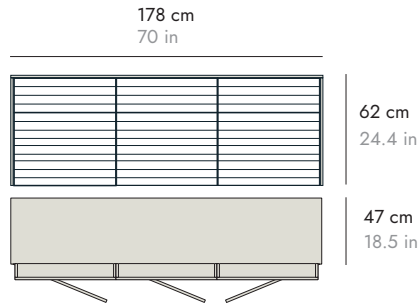

SUSSEX

BY TERENCE WOODGATE, 2000

punt

SIDEBOARDS 178 cm APARADORES 178 cm

SSX331