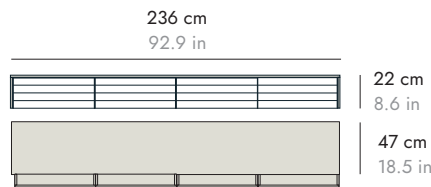

METAL BASES ZÓCALOS

	H 6 cm - 2.3"	H 17 cm - 6.7"	H 29 cm - 11.4"	WALL BRACKET HERRAJE PARED
	167 cm 65.7 in 	167 cm 65.7 in 	167 cm 65.7 in 	

SIDEBOARDS 236 cm APARADORES 236 cm

SSX441 Slim