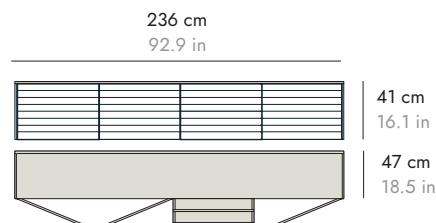

SUSSEX

BY TERENCE WOODGATE, 2000

punt

SIDEBOARDS 178 cm APARADORES 178 cm

SSX331

METAL BASES ZÓCALOS

	H 6 cm - 2.3"	H 17 cm - 6.7"	H 29 cm - 11.4"	WALL BRACKET HERRAJE PARED
	167 cm 65.7 in 	167 cm 65.7 in 	167 cm 65.7 in 	

SIDEBOARDS 236 cm APARADORES 236 cm

SSX441 Slim

SSX401

SSX402