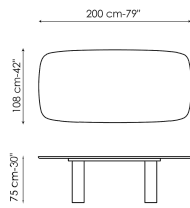

# Geometric Table

Designer: Alain Gilles

Summing up significant stylistic and material research, Geometric Table is a transforming shape-shifting table that plays on perspective: with a hypnotic visual effect, it looks different depending on the point of view, for a living area with a surprising personality. The concept is based on chameleon-like silhouettes, starting with the base: its four legs with drop-

# Data sheet

Width: 200cm  
Depth: 108cm  
Height: ± 75cm

Width: 250cm  
Depth: 112cm  
Height: ± 75cm

Width: 280cm  
Depth: 115cm  
Height: ± 75cm

Width: 300cm  
Depth: 120cm  
Height: ± 75cm

Width: 300cm  
Depth: 140cm  
Height: ± 75cm

Width: 120cm  
Depth: 120cm  
Height: ± 75cm

Width: 140cm  
Depth: 140cm  
Height: ± 75cm

Width: 160cm  
Depth: 160cm  
Height: ± 75cm

Width: 180cm  
Depth: 180cm  
Height: ± 75cm