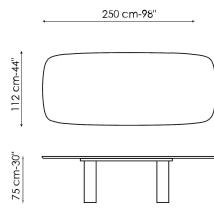

# Geometric Table

Designer: Alain Gilles

Summing up significant stylistic and material research, Geometric Table is a transforming shape-shifting table that plays on perspective: with a hypnotic visual effect, it looks different depending on the point of view, for a living area with a surprising personality. The concept is based on chameleon-like silhouettes, starting with the base: its four legs with drop-

# Data sheet

Width: 200cm  
Depth: 108cm  
Height: ± 75cm

Width: 250cm  
Depth: 112cm  
Height: ± 75cm

Width: 280cm  
Depth: 115cm  
Height: ± 75cm

Width: 300cm  
Depth: 120cm  
Height: ± 75cm

Width: 300cm  
Depth: 140cm  
Height: ± 75cm

Width: 120cm  
Depth: 120cm  
Height: ± 75cm

Width: 140cm  
Depth: 140cm  
Height: ± 75cm

Width: 160cm  
Depth: 160cm  
Height: ± 75cm

Width: 180cm  
Depth: 180cm  
Height: ± 75cm