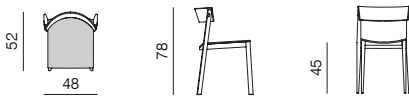

# Bik collection

by NUMEN / FOR USE

**Bik** is the chair reduced to its basic elements; four legs, seat and a backrest. A barely visible decrease of width of the legs, frontward inclination of the back legs and slightly overstated curvature of the backrest define the character of this otherwise archetypal chair. Wider back legs are slightly detached aside enabling easy stacking when chairs are not in use. The structure is made of solid wood and the seat and the backrest of molded plywood.

[product information website](#)

**CHAIR WITH SHORT BACKREST UPHOLSTERED SEAT**  
dimensions 48 x 52 x 78 cm

**CHAIR WITH LONG BACKREST UPHOLSTERED SEAT**  
dimensions 51 x 52 x 78 cm

SEAT & BACKREST	plywood + lacquer or colour lacquer / plywood + upholstered seat
LEGS	solid wood + lacquer or colour lacquer
UPHOLSTERY	fabric

**BARSTOOL**  
dimensions 50 x 51 x 103 cm

**CHAIR WITH SHORT BACKREST**  
dimensions 48 x 52 x 78 cm

**CHAIR WITH SHORT BACKREST WITH CUSHION**  
dimensions 48 x 52 x 78 cm

**CHAIR WITH LONG BACKREST**  
dimensions 51 x 52 x 78 cm

**CHAIR WITH LONG BACKREST WITH CUSHION**  
dimensions 51 x 52 x 78 cm