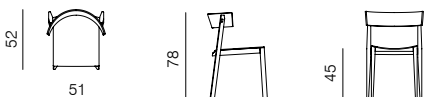

[product information website](#)

**CHAIR WITH SHORT BACKREST UPHOLSTERED SEAT**  
dimensions 48 x 52 x 78 cm

**CHAIR WITH LONG BACKREST UPHOLSTERED SEAT**  
dimensions 51 x 52 x 78 cm

SEAT & BACKREST	plywood + lacquer or colour lacquer / plywood + upholstered seat
LEGS	solid wood + lacquer or colour lacquer
UPHOLSTERY	fabric

**BARSTOOL**  
dimensions 50 x 51 x 103 cm

**CHAIR WITH SHORT BACKREST**  
dimensions 48 x 52 x 78 cm

**CHAIR WITH SHORT BACKREST WITH CUSHION**  
dimensions 48 x 52 x 78 cm

**CHAIR WITH LONG BACKREST**  
dimensions 51 x 52 x 78 cm

**CHAIR WITH LONG BACKREST WITH CUSHION**  
dimensions 51 x 52 x 78 cm