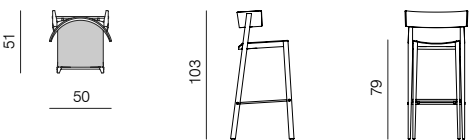

[product information website](#)

**CHAIR WITH SHORT BACKREST UPHOLSTERED SEAT**  
dimensions 48 x 52 x 78 cm

**CHAIR WITH LONG BACKREST UPHOLSTERED SEAT**  
dimensions 51 x 52 x 78 cm

SEAT & BACKREST	plywood + lacquer or colour lacquer / plywood + upholstered seat
LEGS	solid wood + lacquer or colour lacquer
UPHOLSTERY	fabric

**BARSTOOL**  
dimensions 50 x 51 x 103 cm

**CHAIR WITH SHORT BACKREST**  
dimensions 48 x 52 x 78 cm

**CHAIR WITH SHORT BACKREST WITH CUSHION**  
dimensions 48 x 52 x 78 cm

**CHAIR WITH LONG BACKREST**  
dimensions 51 x 52 x 78 cm

**CHAIR WITH LONG BACKREST WITH CUSHION**  
dimensions 51 x 52 x 78 cm