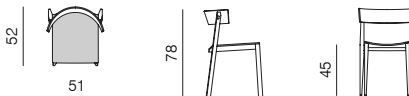

SPECIFICATIONS AND TECHNICAL DRAWING

SEAT & BACKREST	plywood + lacquer or colour lacquer
BASE	solid wood + lacquer or colour lacquer
SEAT	plywood + lacquer or colour lacquer / plywood + upholstered seat
UPHOLSTERY	fabric

[product information website](#)

**CHAIR WITH SHORT BACKREST UPHOLSTERED SEAT**  
dimensions 48 x 52 x 78 cm

**CHAIR WITH LONG BACKREST UPHOLSTERED SEAT**  
dimensions 51 x 52 x 78 cm

SEAT & BACKREST	plywood + lacquer or colour lacquer / plywood + upholstered seat
LEGS	solid wood + lacquer or colour lacquer
UPHOLSTERY	fabric

**BARSTOOL**  
dimensions 50 x 51 x 103 cm

**CHAIR WITH SHORT BACKREST**  
dimensions 48 x 52 x 78 cm

**CHAIR WITH SHORT BACKREST WITH CUSHION**  
dimensions 48 x 52 x 78 cm

**CHAIR WITH LONG BACKREST**  
dimensions 51 x 52 x 78 cm

**CHAIR WITH LONG BACKREST WITH CUSHION**  
dimensions 51 x 52 x 78 cm