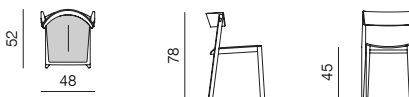

[product information website](#)

**CHAIR WITH SHORT BACKREST UPHOLSTERED SEAT**  
dimensions 48 x 52 x 78 cm

**CHAIR WITH LONG BACKREST UPHOLSTERED SEAT**  
dimensions 51 x 52 x 78 cm

SEAT & BACKREST	plywood + lacquer or colour lacquer / plywood + upholstered seat
LEGS	solid wood + lacquer or colour lacquer
UPHOLSTERY	fabric

**BARSTOOL**  
dimensions 50 x 51 x 103 cm

**CHAIR WITH SHORT BACKREST**  
dimensions 48 x 52 x 78 cm

**CHAIR WITH SHORT BACKREST WITH CUSHION**  
dimensions 48 x 52 x 78 cm

**CHAIR WITH LONG BACKREST**  
dimensions 51 x 52 x 78 cm

**CHAIR WITH LONG BACKREST WITH CUSHION**  
dimensions 51 x 52 x 78 cm