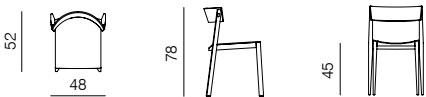

[product information website](#)

**CHAIR WITH SHORT BACKREST UPHOLSTERED SEAT**  
dimensions 48 x 52 x 78 cm

**CHAIR WITH LONG BACKREST UPHOLSTERED SEAT**  
dimensions 51 x 52 x 78 cm

SEAT & BACKREST	plywood + lacquer or colour lacquer / plywood + upholstered seat
LEGS	solid wood + lacquer or colour lacquer
UPHOLSTERY	fabric

**BARSTOOL**  
dimensions 50 x 51 x 103 cm

**CHAIR WITH SHORT BACKREST**  
dimensions 48 x 52 x 78 cm

**CHAIR WITH SHORT BACKREST WITH CUSHION**  
dimensions 48 x 52 x 78 cm

**CHAIR WITH LONG BACKREST**  
dimensions 51 x 52 x 78 cm