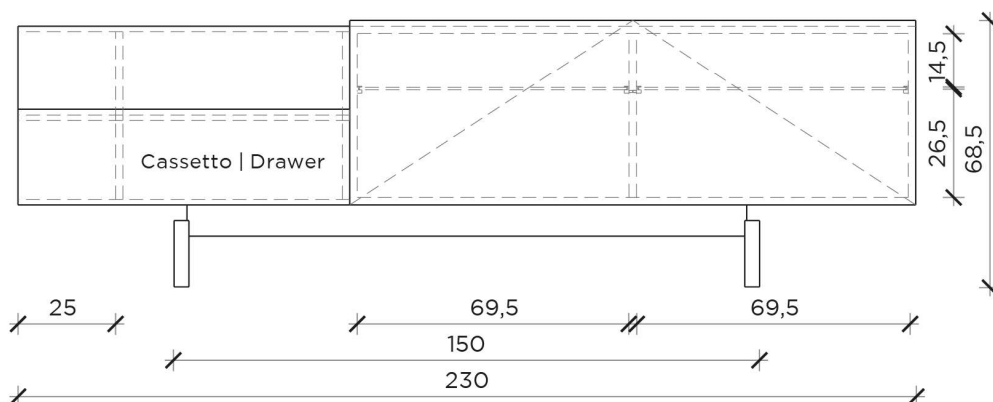

FRONTE | FRONT

ELLA

Credenza | Sideboard

Designer: Uto Balmoral
Anno | Year: 2020
Materiali | Materials: Struttura in MDF laccata o in essenza con anta a ribalta, cassetto e vano a giorno | Lacquered or veneered MDF structure with flap door, drawer and open compartment