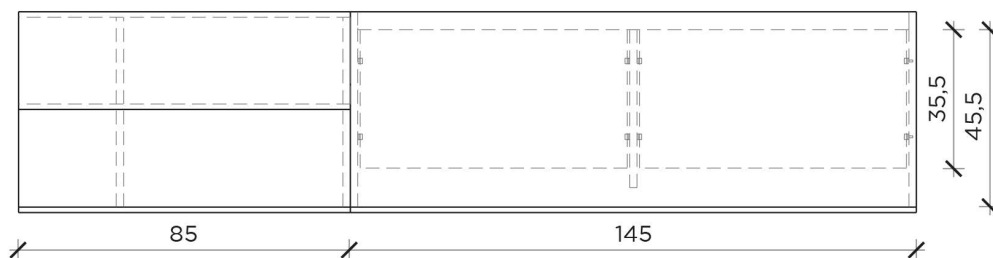

PIANTA | PLAN