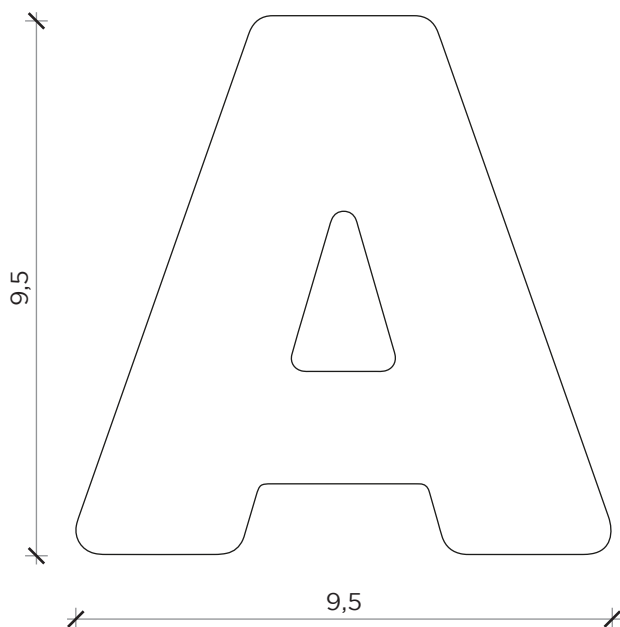

ABCDEFGHI
GHIJKLMNO
PQRSTUVWXYZ
&

FRONTE | FRONT

LATO | SIDE

SMS

Appendiabiti | *Hangers*

Designer: Claudio Bitetti
Anno | Year: 2013
Materiali | Materials: Appendiabiti in metacrilato a specchio | *Hangers in methacrylate mirror*