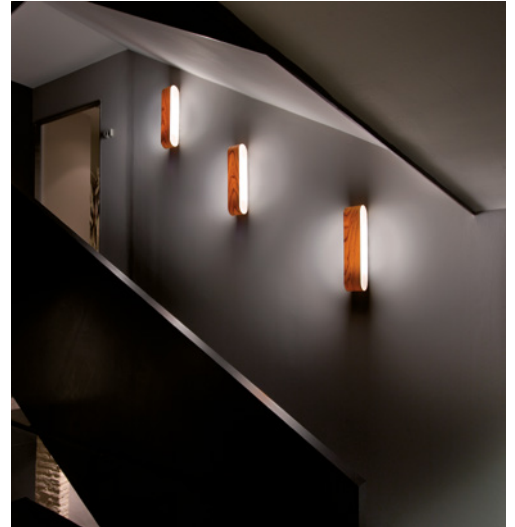

References

Certificates

120 - 277V

ADA Compliant

Wood shade colors

- 20 Ivory White
- 21 Natural Cherry
- 22 Natural Beech
- 24 Yellow
- 25 Orange
- 26 Red
- 28 Blue
- 29 Grey
- 30 Turquoise
- 31 Chocolate
- 32 Pink

REF. IA 21
I-Club Small

Components

Bottom & Upper diffuser
Matt satin acrylic

Back plate
White metal enamel

Box size
20 x 12 x 9"

Box volume
1,2 ft³

Weight
Gross - 5,3 Lb
Net - 2,2 Lb

Recommended tubes (Not Included)