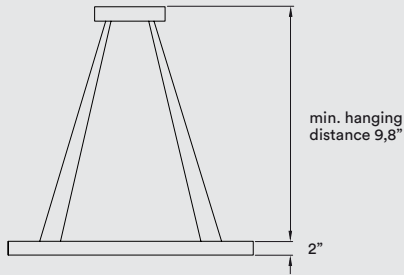

REF.

O-LN S 80 LED DIM0-10V UL
O-LN S 80 LED DIMTRIAC UL

LIGHT SOURCE

120 - 277V: Dimmable 0-10V & TRIAC

Driver:

Constant Voltage 24V

LED Integrated:

Led strip

2.700K / 4.000K, CRI>90, 55W, 50-60Hz, 2743lm*

*Measurements obtained by theoretical calculations at LZF using ivory white shades. Veneer Ref: 20 Ivory White. (2.700K)

PACKAGING

Box Size: 37 x 37 x 4"

Box Volume: 2,8 ft³

Weight: Gross - 15 Lb | Net - 10,1 Lb

MATERIALS & COMPONENTS

Wood Veneer Shade

Matt Satin Acrylic Bottom Diffuser

Black Metal Canopy: 9,1"

2 Black Electrified Cables: 8 ft drop

2 Black Steel Cables: 8 ft drop

FINISHES

WOOD VENEER

	20 Ivory White		28 Blue
	21 Natural Cherry		29 Grey
	22 Natural Beech		31 Chocolate
	24 Yellow		33 Pale Rose
	25 Orange		34 Sea Blue
	26 Red