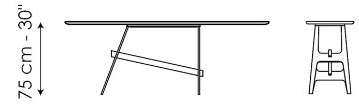

Data sheet

Width: 140cm
Depth: 49cm
Height: ± 75cm

Width: 160cm
Depth: 49cm
Height: ± 75cm

Width: 180cm
Depth: 49cm
Height: ± 75cm

Width: 200cm
Depth: 49cm
Height: ± 75cm

Finishes

TOP

Ceramic