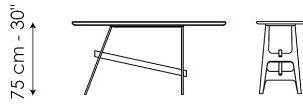

Data sheet

Width: 140cm
Depth: 49cm
Height: ± 75cm

Width: 160cm
Depth: 49cm
Height: ± 75cm

Width: 180cm
Depth: 49cm
Height: ± 75cm

Width: 200cm
Depth: 49cm
Height: ± 75cm

Finishes

TOP

Ceramic