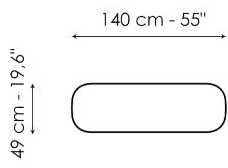

Data sheet

Width: 140cm
Depth: 49cm
Height: ± 75cm

Width: 160cm
Depth: 49cm
Height: ± 75cm

Width: 180cm
Depth: 49cm
Height: ± 75cm

Width: 200cm
Depth: 49cm
Height: ± 75cm

Finishes

TOP

Ceramic