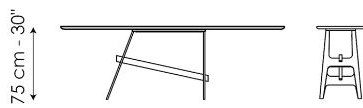

Data sheet

Width: 140cm
Depth: 49cm
Height: ± 75cm

Width: 160cm
Depth: 49cm
Height: ± 75cm

Width: 180cm
Depth: 49cm
Height: ± 75cm

Width: 200cm
Depth: 49cm
Height: ± 75cm

Finishes

TOP

Ceramic