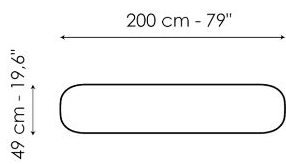

Data sheet

Width: 140cm
Depth: 49cm
Height: ± 75cm

Width: 160cm
Depth: 49cm
Height: ± 75cm

Width: 180cm
Depth: 49cm
Height: ± 75cm

Width: 200cm
Depth: 49cm
Height: ± 75cm

Finishes

TOP

Ceramic