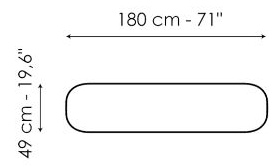

Data sheet

Width: 140cm
Depth: 49cm
Height: ± 75cm

Width: 160cm
Depth: 49cm
Height: ± 75cm

Width: 180cm
Depth: 49cm
Height: ± 75cm

Width: 200cm
Depth: 49cm
Height: ± 75cm

Finishes

TOP

Ceramic