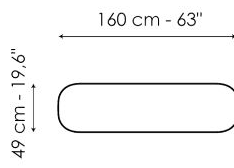

Data sheet

Width: 140cm
Depth: 49cm
Height: ± 75cm

Width: 160cm
Depth: 49cm
Height: ± 75cm

Width: 180cm
Depth: 49cm
Height: ± 75cm

Width: 200cm
Depth: 49cm
Height: ± 75cm

Finishes

TOP

Ceramic