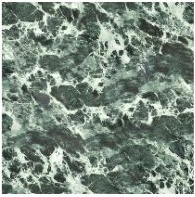

Mat ceramic
Ardesia grey

Glossy ceramic
Calacatta

Silk finish ceramic
Calacatta macchia
vecchia

Glossy ceramic
Imperial grey

Mat ceramic
Laurent

Glossy ceramic
Black Onyx

Glossy ceramic
Mountain peak

Glossy ceramic
Rosso imperiale

Marble

Marble
Calacatta

Marble
Carrara

Marble
Emperador

Marble
Marquina

Marble
Rosso Carpazi

Marble
Saint Denis

Marble
Fior di bosco

Wood

Veneered wood
Walnut Canaletto

Veneered wood
Brushed coal oak

BASE AND CENTRAL BEAM

Metal

Painted metal
Mat white

Painted metal
Supreme anthracite

Painted metal
Mat dove grey