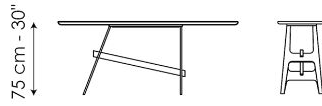

Data sheet

Width: 140cm
Depth: 49cm
Height: ± 75cm

Width: 160cm
Depth: 49cm
Height: ± 75cm

Width: 180cm
Depth: 49cm
Height: ± 75cm

Width: 200cm
Depth: 49cm
Height: ± 75cm

Finishes

TOP

Ceramic