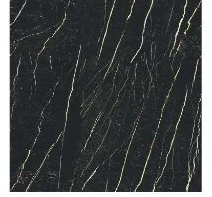

Mat ceramic
Ardesia grey

Glossy ceramic
Calacatta

Silk finish ceramic
Calacatta macchia
vecchia

Glossy ceramic
Imperial grey

Mat ceramic
Laurent

Glossy ceramic
Black Onyx

Glossy ceramic
Mountain peak

Glossy ceramic
Rosso imperiale

Marble

Marble
Calacatta

Marble
Carrara

Marble
Emperador

Marble
Marquina

Marble
Rosso Carpazi

Marble
Saint Denis

Marble
Fior di bosco

Wood

Veneered wood
Walnut Canaletto

Veneered wood
Brushed coal oak

BASE AND CENTRAL BEAM

Metal

Painted metal
Mat white

Painted metal
Supreme anthracite

Painted metal
Mat dove grey