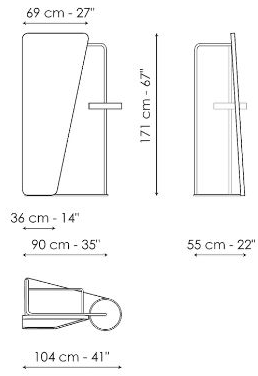

Data sheet

Camillo

Width: 104cm

Depth: 55cm

Height: 171cm

Finishes

STRUCTURE

Plus Metal