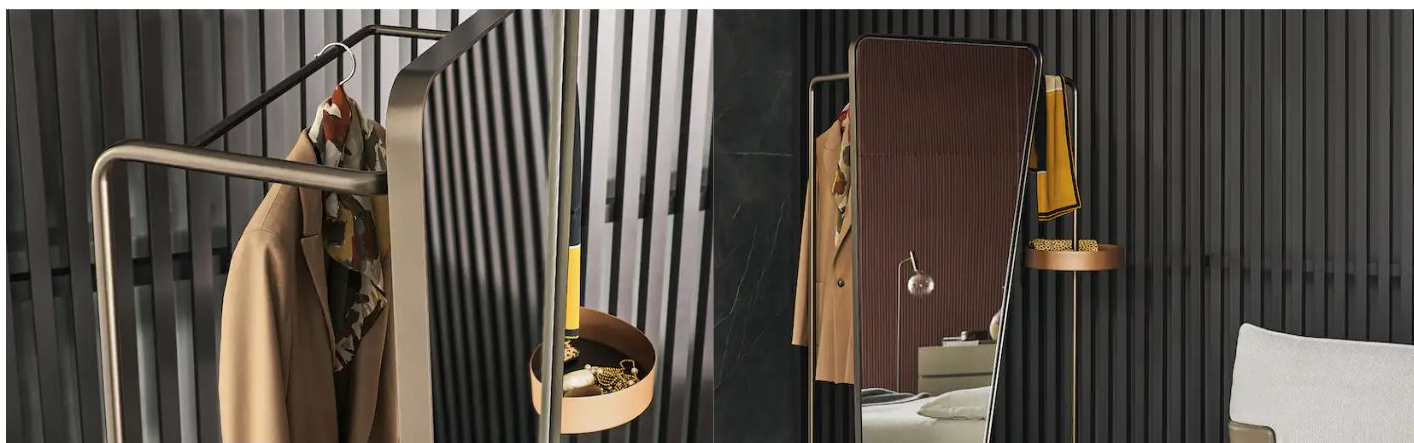

BONALDO

Camillo

The Camillo valet stand with mirror is a pleasing, friendly object, characterized by a continuous and soft line, free from sharp edges. Camillo is a blend of several functions: hanging, mirroring, undressing. As dynamic and versatile as contemporary life, with such a unique character it both transforms and happily remains the same. Camillo typifies

Bonaldo's coordinated furniture programme perfectly: a selected number of items interact with each other in a harmonious, immediately comprehensible dialogue. Camillo enters the bedroom discreetly but immediately becomes significant.