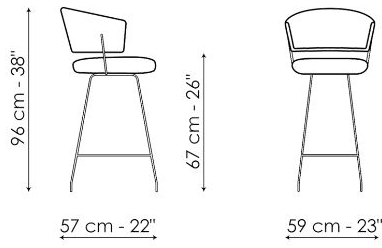

Bahia too - swivel base

Width: 57cm

Depth: 59cm

Height: 86/106cm

Bahia too H 67

Width: 57cm

Depth: 59cm

Height: 96cm

Bahia too H 77

Width: 57cm

Depth: 59cm

Height: 106cm

Finishes

SWIVEL BASE - LEGS

Plus Metal

Painted metal
Mat bronze