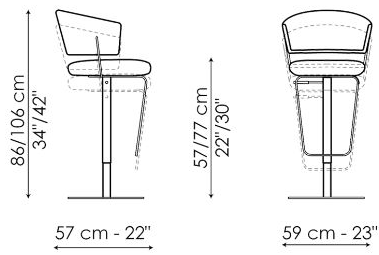

BONALDO

Bahia too

Designer: **Mauro Lipparini**

The Bahia too stool with backrest is the result of the combination of curved shapes and simple tubular metal elements, giving as a result an extremely balanced aesthetic. Available with swivel or fixed base, Bahia too is the ideal stool

Bahia too - swivel base

Width: 57cm

Depth: 59cm

Height: 86/106cm

Bahia too H 67

Width: 57cm

Depth: 59cm

Height: 96cm

Bahia too H 77

Width: 57cm

Depth: 59cm

Height: 106cm

Finishes

SWIVEL BASE - LEGS

Plus Metal

Painted metal
Mat bronze