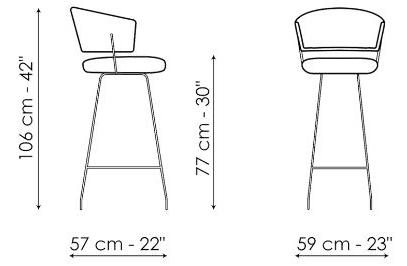

Bahia too - swivel base

Width: 57cm

Depth: 59cm

Height: 86/106cm

Bahia too H 67

Width: 57cm

Depth: 59cm

Height: 96cm

Bahia too H 77

Width: 57cm

Depth: 59cm

Height: 106cm

Finishes

SWIVEL BASE - LEGS

Plus Metal

Painted metal
Mat bronze