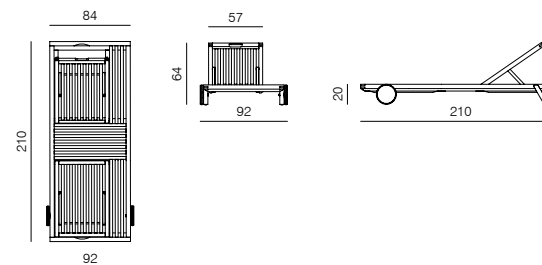

[armchair information website](#)

[low table & bench information website](#)

ARMCHAIR
dimensions 90 × 70 × 63 cm

2SEATER
dimensions 180 × 70 × 63 cm

3SEATER
dimensions 260 × 90 × 63 cm

SUNLOUNGER
dimensions 92 × 210 × 20 cm

LOW TABLE
dimensions 54 × 54 × 30 cm

BENCH
dimensions 108 × 54 × 30 cm