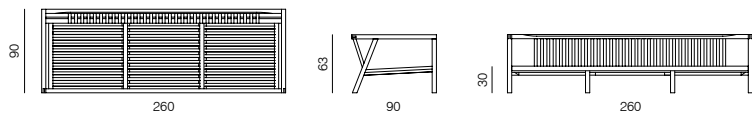

[armchair information website](#)

[low table & bench information website](#)

ARMCHAIR
dimensions 90 × 70 × 63 cm

2SEATER
dimensions 180 × 70 × 63 cm

3SEATER
dimensions 260 × 90 × 63 cm

SUNLOUNGER
dimensions 92 × 210 × 20 cm

LOW TABLE
dimensions 54 × 54 × 30 cm

BENCH
dimensions 108 × 54 × 30 cm