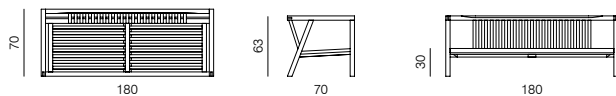

Umomoku

SPECIFICATIONS AND TECHNICAL DRAWING

STRUCTURE	solid wood + oil or lacquer / outdoor oil
CUSHIONS	fabric / waterproof fabric (removable)

[sofa information website](#)

[sunlounger information website](#)

[armchair information website](#)

[low table & bench information website](#)

ARMCHAIR
dimensions 90 × 70 × 63 cm

2SEATER
dimensions 180 × 70 × 63 cm

3SEATER
dimensions 260 × 90 × 63 cm

SUNLOUNGER
dimensions 92 × 210 × 20 cm

LOW TABLE
dimensions 54 × 54 × 30 cm

BENCH
dimensions 108 × 54 × 30 cm