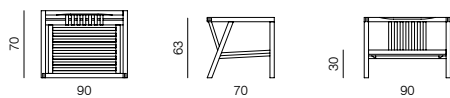

[armchair information website](#)

[low table & bench information website](#)

ARMCHAIR
dimensions 90 × 70 × 63 cm

2SEATER
dimensions 180 × 70 × 63 cm

3SEATER
dimensions 260 × 90 × 63 cm

SUNLOUNGER
dimensions 92 × 210 × 20 cm

LOW TABLE
dimensions 54 × 54 × 30 cm

BENCH
dimensions 108 × 54 × 30 cm