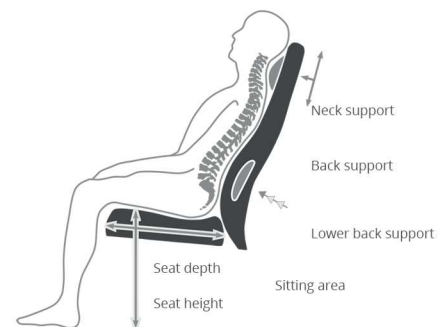

Plus 5920

Hans J. Frydendal

FARSTRUP
FURNITURE

About Plus 5920

Type

Armchair recliner
with seat lift

Size

Width: 71 cm
Depth: 72 cm
Height: 110 cm

Adjustable backrest

Rotary knob under the seat
Handle next to seat (option)
Electrical (option)

Lift module

Manual (option)
Electrical (option)

Frame: Beech or oak

Beech or oak & Finish : Beech untreated, Beech natural lacquer, Beech white pigmented lacquer, Beech white oiled, Beech Cherry stained, Beech Teak stained, Beech Mahogany stained, Beech Black stained.
Oak Untreated, Oak Natural lacquer, Oak White pigmented lacquer, Oak White oiled, Oak Oiled, Oak Dark brown stained, Oak Black stained

The dimensions of this are Width: 53 cm, Depth: 44 cm, Height: 40 cm and 45 cm in tilted position.

FARSTRUP
COMFORT®