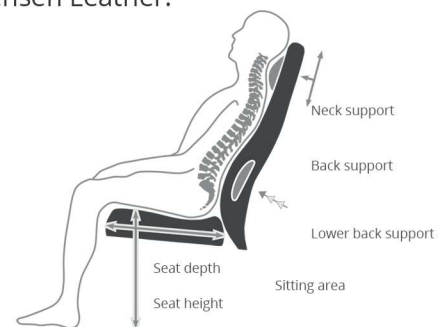

# Nobel 8900

Ole Tornøe Olesen

FARSTRUP  
FURNITURE

## About Nobel 8900

Type	Width	Depth	Height	Seat Height
Armchair	69 cm	81 cm	118 cm	47 cm (standard height)
Footstool	53 cm	44 cm	40/45 cm	

Frame: oak

Finish oak: untreated, natural lacquered, white oiled, natural stain, dark brown stain, black stain.

Cover: a wide range of quality **fabrics** (group A, B, C or D) to choose from De Ploeg, Danish Gabriel and Kvadrat or **genuine leather** from the Danish Sørensen Leather.

FARSTRUP  
COMFORT®