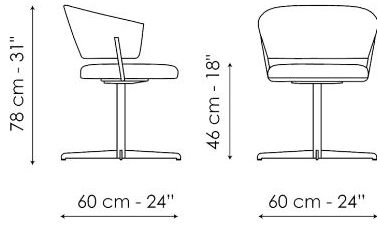

padded office chair is the support, formed by a revolving radial base with four feet. The Bahia Office is available with upholstery in fabric, leather or eco-leather.

Data sheet

Bahia Office

Width: 60cm

Depth: 60cm

Height: 78cm

Finishes

SWIVEL BASE

Metal

Painted metal
Mat white

Painted metal
Mat dove grey

Painted metal
Supreme anthracite

Painted metal
Mat brown