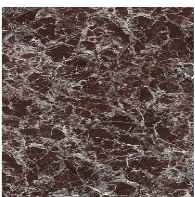

Veneered wood
Walnut Canaletto

Veneered wood
Brushed coal oak

Ceramic

Mat ceramic
Ardesia grey

Glossy ceramic
Calacatta

Silk finish ceramic
Calacatta macchia
vecchia

Glossy ceramic
Imperial grey

Mat ceramic
Laurent

Glossy ceramic
Rosso imperiale

Glossy ceramic
Black Onyx

Glossy ceramic
Mountain peak

Marble

Marble
Calacatta

Marble
Carrara

Marble
Emperador

Marble
Fior di bosco

Marble
Marquinia

Marble
Rosso Carpazi

Marble
Saint Denis

BASE

Plastic

**High density
polyurethane**
Brushed bronze

**High density
polyurethane**
Brushed lead

Materials, fabrics, leathers, colors and finishes are approximate and may slightly differ from actual ones. You can find the complete collection of Bonaldo fabrics and leathers on the website <https://www.bonaldo.biz/>