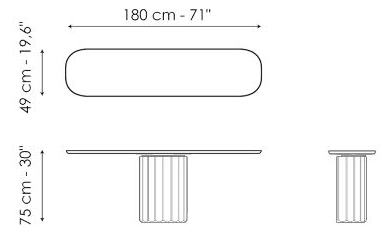

typical grooved pattern. Where the classic capital was once originally located, there is now the slender surface of the top – available in wood, ceramic or marble - which highlights the visual contrast between the two parts.

Data sheet

Width: 140cm
Depth: 49cm
Height: \pm 75cm

Width: 160cm
Depth: 49cm
Height: \pm 75cm

Width: 180cm
Depth: 49cm
Height: \pm 75cm

Width: 200cm
Depth: 49cm
Height: \pm 75cm

Finishes

TOP

Wood