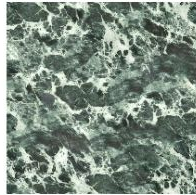

Veneered wood
Walnut Canaletto

Veneered wood
Brushed coal oak

Ceramic

Mat ceramic
Ardesia grey

Glossy ceramic
Calacatta

Silk finish ceramic
Calacatta macchia
vecchia

Glossy ceramic
Imperial grey

Mat ceramic
Laurent

Glossy ceramic
Rosso imperiale

Glossy ceramic
Black Onyx

Glossy ceramic
Mountain peak

Marble

Marble
Calacatta

Marble
Carrara

Marble
Emperador

Marble
Fior di bosco

Marble
Marquinia

Marble
Rosso Carpazi

Marble
Saint Denis

BASE

Plastic

**High density
polyurethane**
Brushed bronze

**High density
polyurethane**
Brushed lead

Materials, fabrics, leathers, colors and finishes are approximate and may slightly differ from actual ones. You can find the complete collection of Bonaldo fabrics and leathers on the website <https://www.bonaldo.biz/>