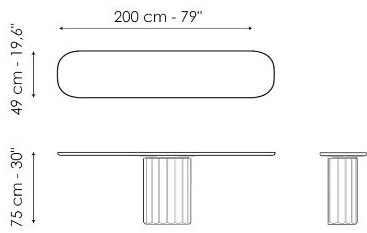

Data sheet

Width: 140cm
Depth: 49cm
Height: \pm 75cm

Width: 160cm
Depth: 49cm
Height: \pm 75cm

Width: 180cm
Depth: 49cm
Height: \pm 75cm

Width: 200cm
Depth: 49cm
Height: \pm 75cm

Finishes

TOP

Wood