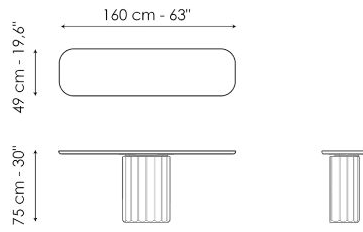

typical grooved pattern. Where the classic capital was once originally located, there is now the slender surface of the top – available in wood, ceramic or marble - which highlights the visual contrast between the two parts.

Data sheet

Width: 140cm
Depth: 49cm
Height: \pm 75cm

Width: 160cm
Depth: 49cm
Height: \pm 75cm

Width: 180cm
Depth: 49cm
Height: \pm 75cm

Width: 200cm
Depth: 49cm
Height: \pm 75cm

Finishes

TOP

Wood