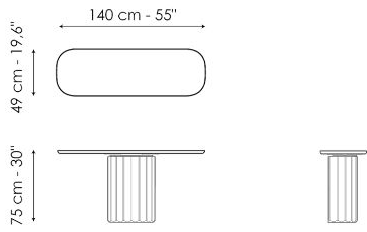

typical grooved pattern. Where the classic capital was once originally located, there is now the slender surface of the top – available in wood, ceramic or marble - which highlights the visual contrast between the two parts.

Data sheet

Width: 140cm
Depth: 49cm
Height: \pm 75cm

Width: 160cm
Depth: 49cm
Height: \pm 75cm

Width: 180cm
Depth: 49cm
Height: \pm 75cm

Width: 200cm
Depth: 49cm
Height: \pm 75cm

Finishes

TOP

Wood