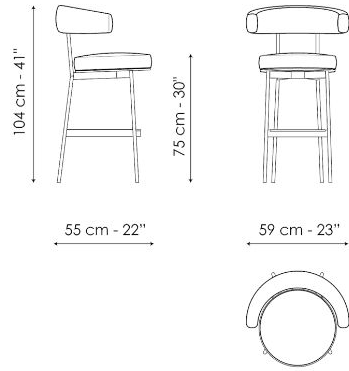

Neully too H 65

Width: 55cm

Depth: 59cm

Height: 94cm

Neully too H 75

Width: 55cm

Depth: 59cm

Height: 104cm