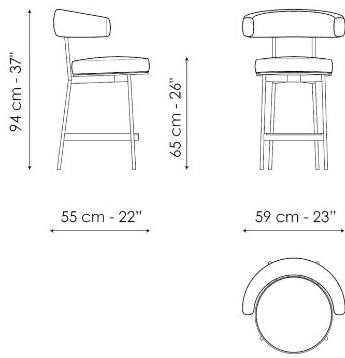

Neully too H 65

Width: 55cm

Depth: 59cm

Height: 94cm

Neully too H 75

Width: 55cm

Depth: 59cm

Height: 104cm