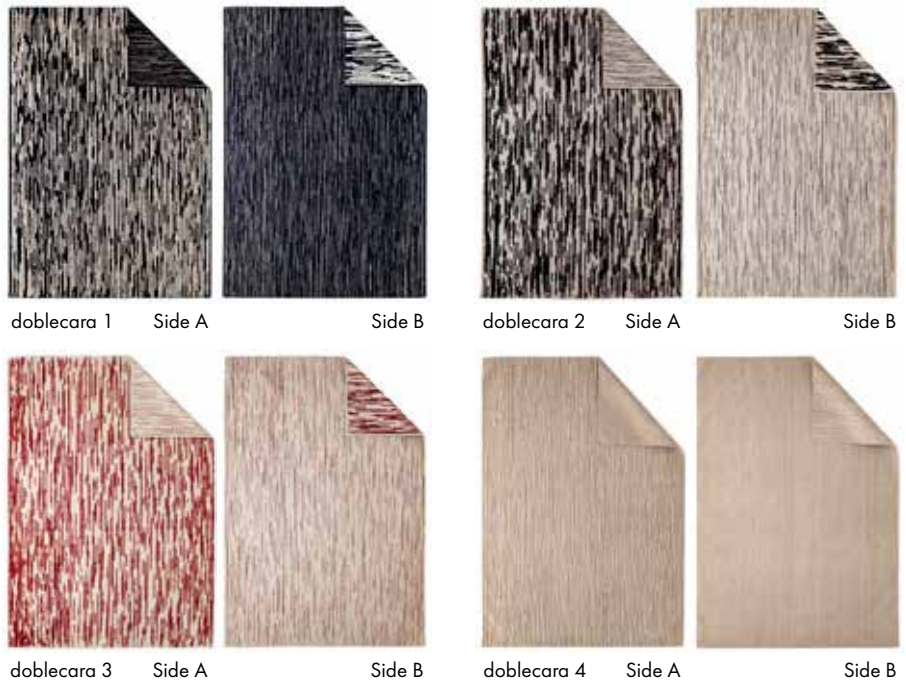

## Extras and customization

- Custom sizes available
- Antislip included

## Technical information

Fiber	100% Afghan wool			
Technique	Hand knotted + Hand loomed			
Type	Persian knot + Kilim			
Pile height	5-10mm			
Total height	12 mm			
Density	49.600 yarns/m <sup>2</sup>			
Weight	2,15 kg			
Sizes (cm)	170×240	200×300	250×350	300×400
Sizes (ft in)	5'7"×7'10"	6'7"×9'10"	8'2"×11'6"	9'10"×13'11"