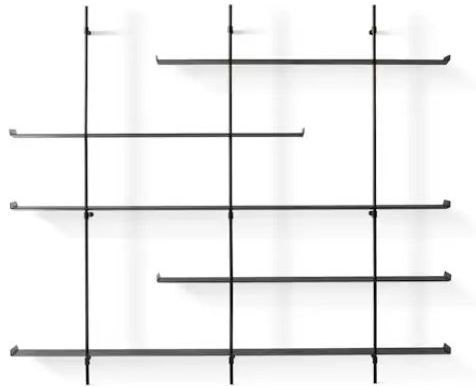

BONALDO

Foil

Designer: **Maurizio and Silvia Varsi**

The name Foil is an instant reference to the world of sailing boats, which fly over the water at high speed as if they were weightless. The Foil modern bookshelf is inspired by this lightness, an intersection of metal and aluminium shelves and uprights, solid materials that at the same time convey a

feeling of lightness which is ideal for perfectly focusing attention on books and objects. Thanks to the reduced depth and the numerous formats available, the Foil bookcase adapts perfectly to different living or office environments.

Data sheet

Width: 177cm
Depth: 30cm
Height: 132cm

Width: 265cm
Depth: 30cm
Height: 231cm

Width: 265cm
Depth: 30cm
Height: 231cm

Width: 265cm
Depth: 30cm
Height: 231cm

Width: 353cm
Depth: 30cm
Height: 231cm

Width: 353cm
Depth: 30cm
Height: 231cm

Finishes

UPRIGHT

Plus Metal

Painted metal
Mat bronze

Painted metal
Mat lead

SHELF

Plus Metal