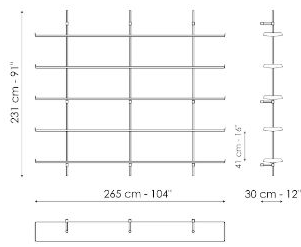

Data sheet

Width: 177cm
Depth: 30cm
Height: 132cm

Width: 265cm
Depth: 30cm
Height: 231cm

Width: 265cm
Depth: 30cm
Height: 231cm

Width: 265cm
Depth: 30cm
Height: 231cm

Width: 353cm
Depth: 30cm
Height: 231cm

Width: 353cm
Depth: 30cm
Height: 231cm

Finishes

UPRIGHT

Plus Metal

Painted metal
Mat bronze

Painted metal
Mat lead

SHELF

Plus Metal