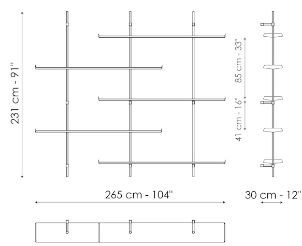

Data sheet

Width: 177cm
Depth: 30cm
Height: 132cm

Width: 265cm
Depth: 30cm
Height: 231cm

Width: 265cm
Depth: 30cm
Height: 231cm

Width: 265cm
Depth: 30cm
Height: 231cm

Width: 353cm
Depth: 30cm
Height: 231cm

Width: 353cm
Depth: 30cm
Height: 231cm

Finishes

UPRIGHT

Plus Metal

Painted metal
Mat bronze

Painted metal
Mat lead

SHELF

Plus Metal