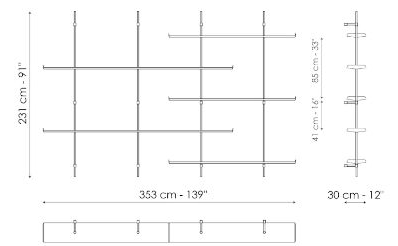

Data sheet

Width: 177cm
Depth: 30cm
Height: 132cm

Width: 265cm
Depth: 30cm
Height: 231cm

Width: 265cm
Depth: 30cm
Height: 231cm

Width: 265cm
Depth: 30cm
Height: 231cm

Width: 353cm
Depth: 30cm
Height: 231cm

Width: 353cm
Depth: 30cm
Height: 231cm

Finishes

UPRIGHT

Plus Metal

Painted metal
Mat bronze

Painted metal
Mat lead

SHELF

Plus Metal