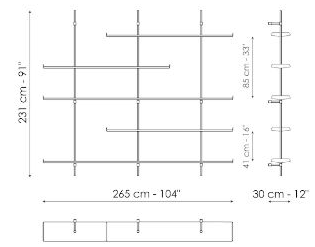

Data sheet

Width: 177cm
Depth: 30cm
Height: 132cm

Width: 265cm
Depth: 30cm
Height: 231cm

Width: 265cm
Depth: 30cm
Height: 231cm

Width: 265cm
Depth: 30cm
Height: 231cm

Width: 353cm
Depth: 30cm
Height: 231cm

Width: 353cm
Depth: 30cm
Height: 231cm

Finishes

UPRIGHT

Plus Metal

Painted metal
Mat bronze

Painted metal
Mat lead

SHELF

Plus Metal