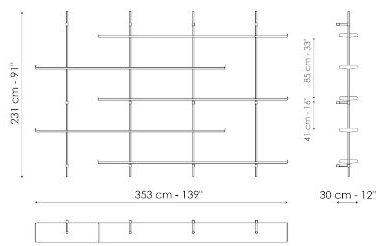

Data sheet

Width: 177cm
Depth: 30cm
Height: 132cm

Width: 265cm
Depth: 30cm
Height: 231cm

Width: 265cm
Depth: 30cm
Height: 231cm

Width: 265cm
Depth: 30cm
Height: 231cm

Width: 353cm
Depth: 30cm
Height: 231cm

Width: 353cm
Depth: 30cm
Height: 231cm

Finishes

UPRIGHT

Plus Metal

Painted metal
Mat bronze

Painted metal
Mat lead

SHELF

Plus Metal