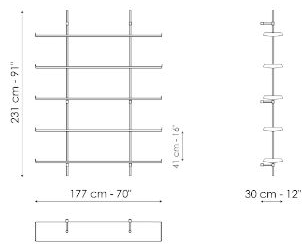

Data sheet

Width: 177cm
Depth: 30cm
Height: 132cm

Width: 265cm
Depth: 30cm
Height: 231cm

Width: 265cm
Depth: 30cm
Height: 231cm

Width: 265cm
Depth: 30cm
Height: 231cm

Width: 353cm
Depth: 30cm
Height: 231cm

Width: 353cm
Depth: 30cm
Height: 231cm

Finishes

UPRIGHT

Plus Metal

Painted metal
Mat bronze

Painted metal
Mat lead

SHELF

Plus Metal