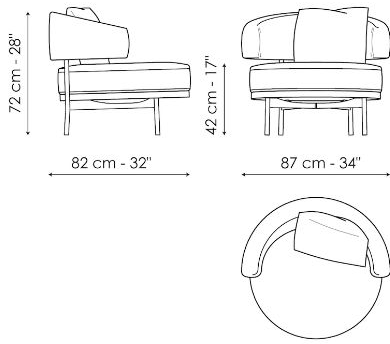

Data sheet

Neilly lounge

Width: 82cm

Depth: 87cm

Height: 72cm

Finishes

BASE

Metal