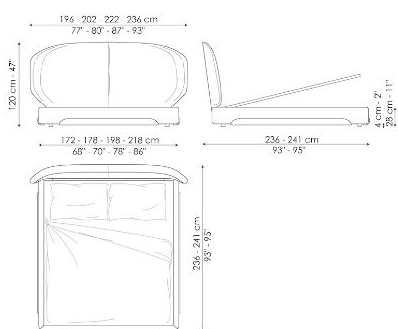

personality are the characteristics of this bed. The sober details of the curved wood represent the outer sections of the bed and their design extends into the elliptical, naturally enveloping headboard. There is also a version with a higher bed frame (Olos bed plus), a version with high headboard (Olos bed hi) or the version with storage (Olos bed open), all of which can be combined with each other to satisfy the widest range of requests and requirements.

Data sheet

Olos bed

Width: 196-202-220-236cm

Depth: 233-238cm

Height: 100cm

Olos bed plus

Width: 196-202-220-236cm

Depth: 233-238cm

Height: 100cm

Olos bed open

Width: 196-202-220-236cm

Depth: 233-238cm

Height: 100cm

Olos bed hi plus

Width: 196-202-220-236cm

Depth: 236-241cm

Height: 120cm

Olos bed hi open

Width: 196-202-220-236cm

Depth: 236-241cm

Height: 120cm

Finishes

STRUCTURE

Wood