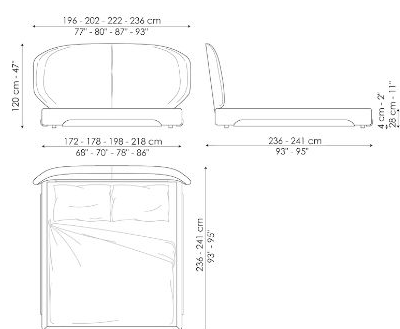

Data sheet

Olos bed

Width: 196-202-220-236cm

Depth: 233-238cm

Height: 100cm

Olos bed plus

Width: 196-202-220-236cm

Depth: 233-238cm

Height: 100cm

Olos bed open

Width: 196-202-220-236cm

Depth: 233-238cm

Height: 100cm

Olos bed hi plus

Width: 196-202-220-236cm

Depth: 236-241cm

Height: 120cm

Olos bed hi open

Width: 196-202-220-236cm

Depth: 236-241cm

Height: 120cm

Finishes

STRUCTURE

Wood