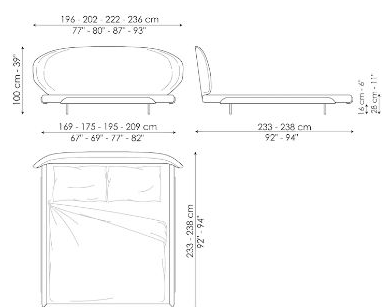

personality are the characteristics of this bed. The sober details of the curved wood represent the outer sections of the bed and their design extends into the elliptical, naturally enveloping headboard. There is also a version with a higher bed frame (Olos bed plus), a version with high headboard (Olos bed hi) or the version with storage (Olos bed open), all of which can be combined with each other to satisfy the widest range of requests and requirements.

Data sheet

Olos bed

Width: 196-202-220-236cm

Depth: 233-238cm

Height: 100cm

Olos bed plus

Width: 196-202-220-236cm

Depth: 233-238cm

Height: 100cm

Olos bed open

Width: 196-202-220-236cm

Depth: 233-238cm

Height: 100cm

Olos bed hi plus

Width: 196-202-220-236cm

Depth: 236-241cm

Height: 120cm

Olos bed hi open

Width: 196-202-220-236cm

Depth: 236-241cm

Height: 120cm

Finishes

STRUCTURE

Wood