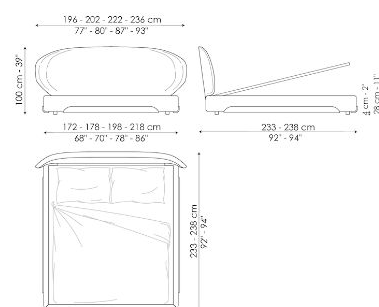

personality are the characteristics of this bed. The sober details of the curved wood represent the outer sections of the bed and their design extends into the elliptical, naturally enveloping headboard. There is also a version with a higher bed frame (Olos bed plus), a version with high headboard (Olos bed hi) or the version with storage (Olos bed open), all of which can be combined with each other to satisfy the widest range of requests and requirements.

Data sheet

Olos bed

Width: 196-202-220-236cm

Depth: 233-238cm

Height: 100cm

Olos bed plus

Width: 196-202-220-236cm

Depth: 233-238cm

Height: 100cm

Olos bed open

Width: 196-202-220-236cm

Depth: 233-238cm

Height: 100cm

Olos bed hi plus

Width: 196-202-220-236cm

Depth: 236-241cm

Height: 120cm

Olos bed hi open

Width: 196-202-220-236cm

Depth: 236-241cm

Height: 120cm

Finishes

STRUCTURE

Wood