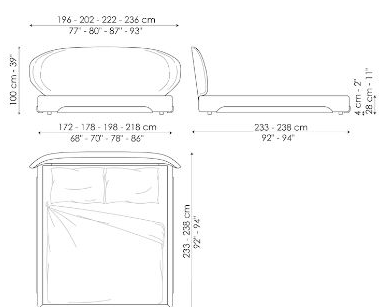

personality are the characteristics of this bed. The sober details of the curved wood represent the outer sections of the bed and their design extends into the elliptical, naturally enveloping headboard. There is also a version with a higher bed frame (Olos bed plus), a version with high headboard (Olos bed hi) or the version with storage (Olos bed open), all of which can be combined with each other to satisfy the widest range of requests and requirements.

Data sheet

Olos bed

Width: 196-202-220-236cm

Depth: 233-238cm

Height: 100cm

Olos bed plus

Width: 196-202-220-236cm

Depth: 233-238cm

Height: 100cm

Olos bed open

Width: 196-202-220-236cm

Depth: 233-238cm

Height: 100cm

Olos bed hi plus

Width: 196-202-220-236cm

Depth: 236-241cm

Height: 120cm

Olos bed hi open

Width: 196-202-220-236cm

Depth: 236-241cm

Height: 120cm

Finishes

STRUCTURE

Wood