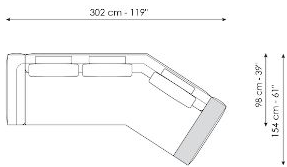

Depth: 68cm

Height: 27cm

Armrest 68

Width: -cm

Depth: 68cm

Height: 31cm

Armrest 116

Width: -cm

Depth: 116cm

Height: 31cm

Composition 01

Width: 98 + 98cm

Depth: 268cm

Height: 94cm

Composition 02

Width: 302cm

Depth: 154cm

Height: 94cm

Composition 03

Width: 396cm

Depth: 170cm

Height: 94cm

Composition 04

Width: 362cm

Depth: 170cm

Height: 94cm

Composition 05

Width: 338cm

Depth: 242cm

Height: 94cm

Composition 06

Width: 312cm