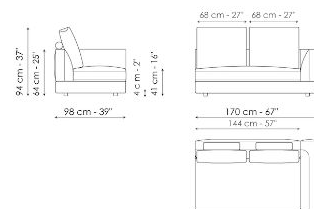

Data sheet

Sofa 268

Width: 268cm
Depth: 98cm
Height: 94cm

Sofa 244

Width: 244cm
Depth: 98cm
Height: 94cm

Sofa 220

Width: 220cm
Depth: 98cm
Height: 94cm

Sofa 196

End section sofa 170

Width: 170cm
Depth: 98cm
Height: 94cm

End section sofa with tray 266

Width: 266cm
Depth: 98cm
Height: 94cm

End section sofa with tray 218

Width: 218cm
 Depth: 98cm
 Height: 94cm

Inclined end section sofa 276

Width: 276cm
 Depth: 98cm
 Height: 94cm

Center section 216

Width: 216cm
 Depth: 98cm
 Height: 94cm

Center section 192

Width: 192cm
 Depth: 98cm
 Height: 94cm

Center section 144

Width: 144cm
 Depth: 98cm
 Height: 94cm

Center section with tray 264

Width: 264cm
 Depth: 98cm
 Height: 94cm

Center section with tray 240

Width: 240cm
 Depth: 98cm
 Height: 94cm

Center section with tray 192

Width: 192cm
 Depth: 98cm
 Height: 94cm