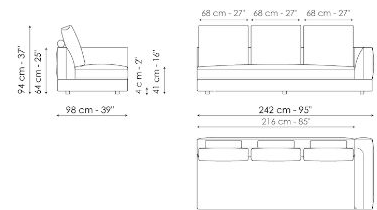

End section sofa 242

Width: 242cm
Depth: 98cm
Height: 94cm