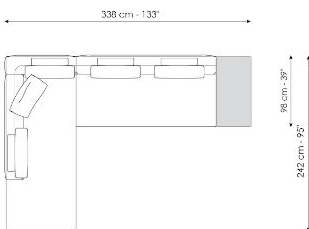

Depth: 68cm

Height: 27cm

Armrest 68

Width: -cm

Depth: 68cm

Height: 31cm

Armrest 116

Width: -cm

Depth: 116cm

Height: 31cm

Composition 01

Width: 98 + 98cm

Depth: 268cm

Height: 94cm

Composition 02

Width: 302cm

Depth: 154cm

Height: 94cm

Composition 03

Width: 396cm

Depth: 170cm

Height: 94cm

Composition 04

Width: 362cm

Depth: 170cm

Height: 94cm

Composition 05

Width: 338cm

Depth: 242cm

Height: 94cm

Composition 06

Width: 312cm