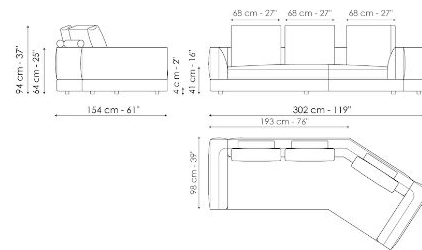

Inclined sofa 302

Width: 302cm
Depth: 154cm
Height: 94cm