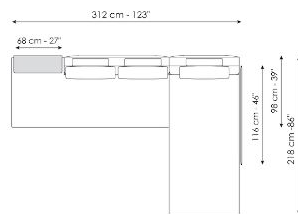

Depth: 68cm

Height: 27cm

Armrest 68

Width: -cm

Depth: 68cm

Height: 31cm

Armrest 116

Width: -cm

Depth: 116cm

Height: 31cm

Composition 01

Width: 98 + 98cm

Depth: 268cm

Height: 94cm

Composition 02

Width: 302cm

Depth: 154cm

Height: 94cm

Composition 03

Width: 396cm

Depth: 170cm

Height: 94cm

Composition 04

Width: 362cm

Depth: 170cm

Height: 94cm

Composition 05

Width: 338cm

Depth: 242cm

Height: 94cm

Composition 06

Width: 312cm