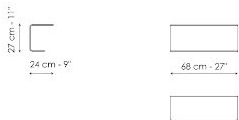

Width: 276cm
 Depth: 98cm
 Height: 94cm

Center section 216

Width: 216cm
 Depth: 98cm
 Height: 94cm

Center section 192

Width: 192cm
 Depth: 98cm
 Height: 94cm

Center section 144

Width: 144cm
 Depth: 98cm
 Height: 94cm

Depth: 96cm

Height: 94cm

Magazine holder armrest

Width: 24cm

Depth: 95cm

Height: 27cm

Coffee table

Width: 24cm

Depth: 68cm

Height: 27cm

Armrest 68

Width: -cm

Depth: 68cm

Height: 31cm

Armrest 116

Width: -cm

Depth: 170cm

Height: 94cm

Composition 05

Width: 338cm

Depth: 242cm

Height: 94cm

Composition 06

Width: 312cm