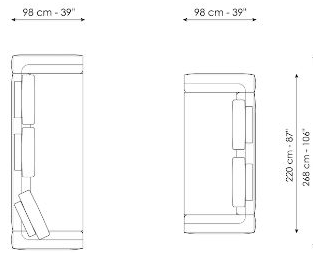

Depth: 96cm

Height: 94cm

Magazine holder armrest

Width: 24cm

Depth: 95cm

Height: 27cm

Coffee table

Width: 24cm

Depth: 68cm

Height: 27cm

Armrest 68

Width: -cm

Depth: 68cm

Height: 31cm

Armrest 116

Width: -cm

Depth: 116cm

Height: 31cm

Composition 01

Width: 98 + 98cm

Depth: 268cm

Height: 94cm

Composition 02

Width: 302cm

Depth: 154cm

Height: 94cm

Composition 03

Width: 396cm

Depth: 170cm

Height: 94cm

Composition 04

Width: 362cm