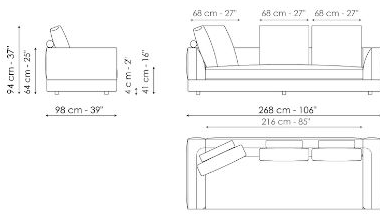

Data sheet

Sofa 268

Width: 268cm
Depth: 98cm
Height: 94cm

Sofa 244

Width: 244cm
Depth: 98cm
Height: 94cm

Sofa 220

Width: 220cm
Depth: 98cm
Height: 94cm

Sofa 196

Width: 276cm
 Depth: 98cm
 Height: 94cm

Center section 216

Width: 216cm
 Depth: 98cm
 Height: 94cm

Center section 192

Width: 192cm
 Depth: 98cm
 Height: 94cm

Center section 144

Width: 144cm
 Depth: 98cm
 Height: 94cm

Depth: 68cm

Height: 27cm

Armrest 68

Width: -cm

Depth: 68cm

Height: 31cm

Armrest 116

Width: -cm

Depth: 170cm

Height: 94cm

Composition 05

Width: 338cm

Depth: 242cm

Height: 94cm

Composition 06

Width: 312cm