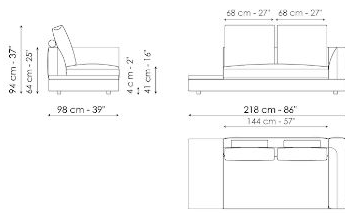

End section sofa with tray 218

Width: 218cm
Depth: 98cm
Height: 94cm