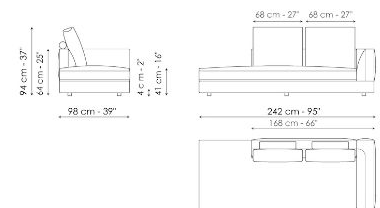

Width: 276cm
 Depth: 98cm
 Height: 94cm

Center section 216

Width: 216cm
 Depth: 98cm
 Height: 94cm

Center section 192

Width: 192cm
 Depth: 98cm
 Height: 94cm

Center section 144

Width: 144cm
 Depth: 98cm
 Height: 94cm

Center section with tray 264

Width: 264cm
 Depth: 98cm
 Height: 94cm

Center section with tray 240

Width: 240cm
 Depth: 98cm
 Height: 94cm

Center section with tray 192

Width: 192cm
 Depth: 98cm
 Height: 94cm

Depth: 98cm

Height: 94cm

Penisola 216

Width: 216cm

Depth: 98cm

Height: 94cm

Penisola 192

Width: 192cm

Depth: 98cm

Height: 94cm

Penisola 144

Width: 144cm

Depth: 98cm

Height: 94cm

Meridiana

Width: 242cm