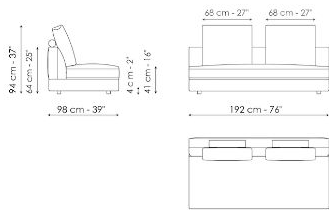

Data sheet

Sofa 268

Width: 268cm
Depth: 98cm
Height: 94cm

Sofa 244

Width: 244cm
Depth: 98cm
Height: 94cm

Sofa 220

Width: 220cm
Depth: 98cm
Height: 94cm

Sofa 196

End section sofa 170

Width: 170cm
Depth: 98cm
Height: 94cm

End section sofa with tray 266

Width: 266cm
Depth: 98cm
Height: 94cm

End section sofa with tray 218

Width: 218cm
 Depth: 98cm
 Height: 94cm

Inclined end section sofa 276

Width: 276cm
 Depth: 98cm
 Height: 94cm

Center section 216

Width: 216cm
 Depth: 98cm
 Height: 94cm

Center section 192

Width: 192cm
 Depth: 98cm
 Height: 94cm

Center section 144

Width: 144cm
 Depth: 98cm
 Height: 94cm

Center section with tray 264

Width: 264cm
 Depth: 98cm
 Height: 94cm

Center section with tray 240

Width: 240cm
 Depth: 98cm
 Height: 94cm

Center section with tray 192

Width: 192cm
 Depth: 98cm
 Height: 94cm