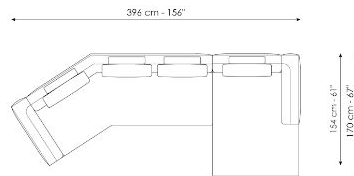

Depth: 68cm

Height: 27cm

Armrest 68

Width: -cm

Depth: 68cm

Height: 31cm

Armrest 116

Width: -cm

Depth: 116cm

Height: 31cm

Composition 01

Width: 98 + 98cm

Depth: 268cm

Height: 94cm

Composition 02

Width: 302cm

Depth: 154cm

Height: 94cm

Composition 03

Width: 396cm

Depth: 170cm

Height: 94cm

Composition 04

Width: 362cm

Depth: 170cm

Height: 94cm

Composition 05

Width: 338cm

Depth: 242cm

Height: 94cm

Composition 06

Width: 312cm