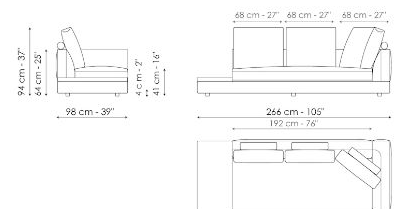

Data sheet

Sofa 268

Width: 268cm
Depth: 98cm
Height: 94cm

Sofa 244

Width: 244cm
Depth: 98cm
Height: 94cm

Sofa 220

Width: 220cm
Depth: 98cm
Height: 94cm

Sofa 196

Width: 196cm
Depth: 98cm
Height: 94cm

Inclined sofa 302

Width: 302cm
Depth: 154cm
Height: 94cm

End section sofa 242

Width: 242cm
Depth: 98cm
Height: 94cm

End section sofa 218

Width: 218cm
Depth: 98cm
Height: 94cm

End section sofa 170

Width: 170cm
Depth: 98cm
Height: 94cm

End section sofa with tray 266

Width: 266cm
Depth: 98cm
Height: 94cm

End section sofa with tray 218

Width: 218cm
 Depth: 98cm
 Height: 94cm

Inclined end section sofa 276

Width: 276cm
 Depth: 98cm
 Height: 94cm

Center section 216

Width: 216cm
 Depth: 98cm
 Height: 94cm

Center section 192

Width: 192cm
 Depth: 98cm
 Height: 94cm

Center section 144

Width: 144cm
 Depth: 98cm
 Height: 94cm