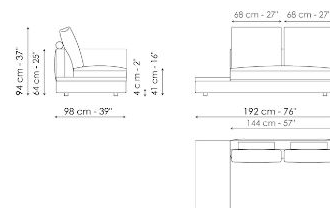

Width: 276cm
 Depth: 98cm
 Height: 94cm

Center section 216

Width: 216cm
 Depth: 98cm
 Height: 94cm

Center section 192

Width: 192cm
 Depth: 98cm
 Height: 94cm

Center section 144

Width: 144cm
 Depth: 98cm
 Height: 94cm

Center section with tray 264

Width: 264cm
 Depth: 98cm
 Height: 94cm

Center section with tray 240

Width: 240cm
 Depth: 98cm
 Height: 94cm

Center section with tray 192

Width: 192cm
 Depth: 98cm
 Height: 94cm

Depth: 98cm

Height: 94cm

Penisola 216

Width: 216cm

Depth: 98cm

Height: 94cm

Penisola 192

Width: 192cm

Depth: 170cm

Height: 94cm

Composition 05

Width: 338cm

Depth: 242cm

Height: 94cm

Composition 06

Width: 312cm