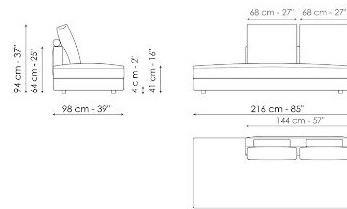

Width: 276cm
 Depth: 98cm
 Height: 94cm

Center section 216

Width: 216cm
 Depth: 98cm
 Height: 94cm

Center section 192

Width: 192cm
 Depth: 98cm
 Height: 94cm

Center section 144

Width: 144cm
 Depth: 98cm
 Height: 94cm

Center section with tray 264

Width: 264cm
 Depth: 98cm
 Height: 94cm

Center section with tray 240

Width: 240cm
 Depth: 98cm
 Height: 94cm

Center section with tray 192

Width: 192cm
 Depth: 98cm
 Height: 94cm

Depth: 98cm

Height: 94cm

Penisola 216

Width: 216cm

Depth: 98cm

Height: 94cm

Penisola 192

Width: 192cm

Depth: 98cm

Height: 94cm

Penisola 144

Width: 144cm

Depth: 98cm

Height: 94cm

Meridiana

Width: 242cm