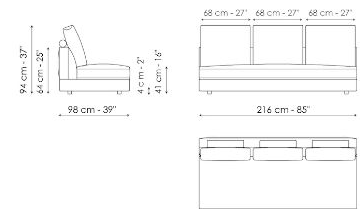

Data sheet

Sofa 268

Width: 268cm
Depth: 98cm
Height: 94cm

Sofa 244

Width: 244cm
Depth: 98cm
Height: 94cm

Sofa 220

Width: 220cm
Depth: 98cm
Height: 94cm

Sofa 196

End section sofa 170

Width: 170cm
Depth: 98cm
Height: 94cm

End section sofa with tray 266

Width: 266cm
Depth: 98cm
Height: 94cm

End section sofa with tray 218

Width: 218cm
 Depth: 98cm
 Height: 94cm

Inclined end section sofa 276

Width: 276cm
 Depth: 98cm
 Height: 94cm

Center section 216

Width: 216cm
 Depth: 98cm
 Height: 94cm

Center section 192

Width: 192cm
 Depth: 98cm
 Height: 94cm

Center section 144

Width: 144cm
 Depth: 98cm
 Height: 94cm

Center section with tray 264

Width: 264cm
 Depth: 98cm
 Height: 94cm

Center section with tray 240

Width: 240cm
 Depth: 98cm
 Height: 94cm

Center section with tray 192

Width: 192cm
 Depth: 98cm
 Height: 94cm