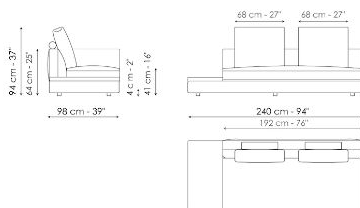

Width: 276cm
 Depth: 98cm
 Height: 94cm

Center section 216

Width: 216cm
 Depth: 98cm
 Height: 94cm

Center section 192

Width: 192cm
 Depth: 98cm
 Height: 94cm

Center section 144

Width: 144cm
 Depth: 98cm
 Height: 94cm

Center section with tray 264

Width: 264cm
 Depth: 98cm
 Height: 94cm

Center section with tray 240

Width: 240cm
 Depth: 98cm
 Height: 94cm

Center section with tray 192

Width: 192cm
 Depth: 98cm
 Height: 94cm

Depth: 98cm

Height: 94cm

Penisola 216

Width: 216cm

Depth: 98cm

Height: 94cm

Penisola 192

Width: 192cm

Depth: 170cm

Height: 94cm

Composition 05

Width: 338cm

Depth: 242cm

Height: 94cm

Composition 06

Width: 312cm