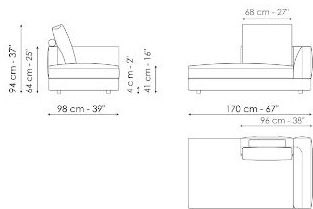

Width: 276cm
 Depth: 98cm
 Height: 94cm

Center section 216

Width: 216cm
 Depth: 98cm
 Height: 94cm

Center section 192

Width: 192cm
 Depth: 98cm
 Height: 94cm

Center section 144

Width: 144cm
 Depth: 98cm
 Height: 94cm

Center section with tray 264

Width: 264cm
 Depth: 98cm
 Height: 94cm

Center section with tray 240

Width: 240cm
 Depth: 98cm
 Height: 94cm

Center section with tray 192

Width: 192cm
 Depth: 98cm
 Height: 94cm

Dormeuse 242

Width: 242cm
 Depth: 98cm
 Height: 94cm

Dormeuse 218

Width: 218cm

Depth: 98cm

Height: 94cm

Dormeuse 170

Width: 170cm

Depth: 98cm

Height: 94cm

Penisola 216

Width: 216cm

Depth: 98cm

Height: 94cm

Penisola 192

Width: 192cm