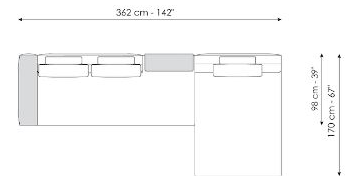

Depth: 68cm

Height: 27cm

Armrest 68

Width: -cm

Depth: 68cm

Height: 31cm

Armrest 116

Width: -cm

Depth: 116cm

Height: 31cm

Composition 01

Width: 98 + 98cm

Depth: 268cm

Height: 94cm

Composition 02

Width: 302cm

Depth: 154cm

Height: 94cm

Composition 03

Width: 396cm

Depth: 170cm

Height: 94cm

Composition 04

Width: 362cm

Depth: 170cm

Height: 94cm

Composition 05

Width: 338cm

Depth: 242cm

Height: 94cm

Composition 06

Width: 312cm