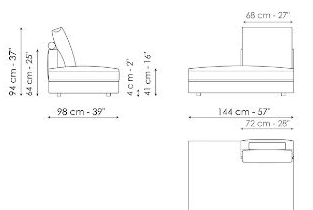

Width: 276cm
 Depth: 98cm
 Height: 94cm

Center section 216

Width: 216cm
 Depth: 98cm
 Height: 94cm

Center section 192

Width: 192cm
 Depth: 98cm
 Height: 94cm

Center section 144

Width: 144cm
 Depth: 98cm
 Height: 94cm

Center section with tray 264

Width: 264cm
 Depth: 98cm
 Height: 94cm

Center section with tray 240

Width: 240cm
 Depth: 98cm
 Height: 94cm

Center section with tray 192

Width: 192cm
 Depth: 98cm
 Height: 94cm

Depth: 98cm

Height: 94cm

Penisola 216

Width: 216cm

Depth: 98cm

Height: 94cm

Penisola 192

Width: 192cm

Depth: 98cm

Height: 94cm

Penisola 144

Width: 144cm

Depth: 98cm

Height: 94cm

Meridiana

Width: 242cm