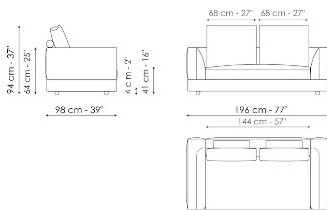

Data sheet

Sofa 268

Width: 268cm
Depth: 98cm
Height: 94cm

Sofa 244

Width: 244cm
Depth: 98cm
Height: 94cm

Sofa 220

Width: 220cm
Depth: 98cm
Height: 94cm

Sofa 196

Width: 276cm
 Depth: 98cm
 Height: 94cm

Center section 216

Width: 216cm
 Depth: 98cm
 Height: 94cm

Center section 192

Width: 192cm
 Depth: 98cm
 Height: 94cm

Center section 144

Width: 144cm
 Depth: 98cm
 Height: 94cm

Center section with tray 264

Width: 264cm
 Depth: 98cm
 Height: 94cm

Center section with tray 240

Width: 240cm
 Depth: 98cm
 Height: 94cm

Center section with tray 192

Width: 192cm
 Depth: 98cm
 Height: 94cm

Depth: 170cm

Height: 94cm

Composition 05

Width: 338cm

Depth: 242cm

Height: 94cm

Composition 06

Width: 312cm