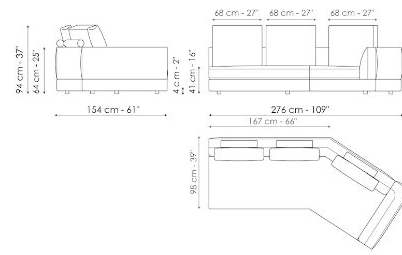

Data sheet

Sofa 268

Width: 268cm
Depth: 98cm
Height: 94cm

Sofa 244

Width: 244cm
Depth: 98cm
Height: 94cm

Sofa 220

Width: 220cm
Depth: 98cm
Height: 94cm

Sofa 196

End section sofa 170

Width: 170cm
Depth: 98cm
Height: 94cm

End section sofa with tray 266

Width: 266cm
Depth: 98cm
Height: 94cm

End section sofa with tray 218

Width: 218cm
 Depth: 98cm
 Height: 94cm

Inclined end section sofa 276

Width: 276cm
 Depth: 98cm
 Height: 94cm

Center section 216

Width: 216cm
 Depth: 98cm
 Height: 94cm

Center section 192

Width: 192cm
 Depth: 98cm
 Height: 94cm

Center section 144

Width: 144cm
 Depth: 98cm
 Height: 94cm

Center section with tray 264

Width: 264cm
 Depth: 98cm
 Height: 94cm

Center section with tray 240

Width: 240cm
 Depth: 98cm
 Height: 94cm

Center section with tray 192

Width: 192cm
 Depth: 98cm
 Height: 94cm