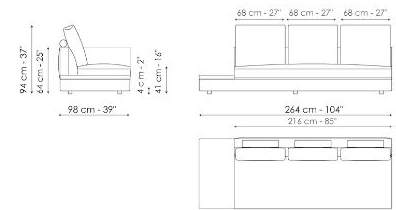

End section sofa 170

Width: 170cm
Depth: 98cm
Height: 94cm

End section sofa with tray 266

Width: 266cm
Depth: 98cm
Height: 94cm

End section sofa with tray 218

Width: 218cm
 Depth: 98cm
 Height: 94cm

Inclined end section sofa 276

Width: 276cm
 Depth: 98cm
 Height: 94cm

Center section 216

Width: 216cm
 Depth: 98cm
 Height: 94cm

Center section 192

Width: 192cm
 Depth: 98cm
 Height: 94cm

Center section 144

Width: 144cm
 Depth: 98cm
 Height: 94cm

Center section with tray 264

Width: 264cm
 Depth: 98cm
 Height: 94cm

Center section with tray 240

Width: 240cm
 Depth: 98cm
 Height: 94cm

Center section with tray 192

Width: 192cm
 Depth: 98cm
 Height: 94cm

Depth: 170cm

Height: 94cm

Composition 05

Width: 338cm

Depth: 242cm

Height: 94cm

Composition 06

Width: 312cm