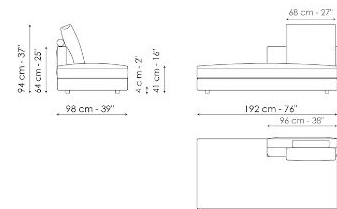

Width: 276cm
 Depth: 98cm
 Height: 94cm

Center section 216

Width: 216cm
 Depth: 98cm
 Height: 94cm

Center section 192

Width: 192cm
 Depth: 98cm
 Height: 94cm

Center section 144

Width: 144cm
 Depth: 98cm
 Height: 94cm

Center section with tray 264

Width: 264cm
 Depth: 98cm
 Height: 94cm

Center section with tray 240

Width: 240cm
 Depth: 98cm
 Height: 94cm

Center section with tray 192

Width: 192cm
 Depth: 98cm
 Height: 94cm

Depth: 98cm

Height: 94cm

Penisola 216

Width: 216cm

Depth: 98cm

Height: 94cm

Penisola 192

Width: 192cm

Depth: 98cm

Height: 94cm

Penisola 144

Width: 144cm

Depth: 98cm

Height: 94cm

Meridiana

Width: 242cm