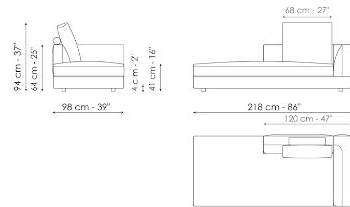

Dormeuse 218

Width: 218cm

Depth: 98cm

Height: 94cm