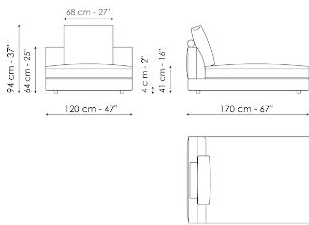

Width: 276cm
 Depth: 98cm
 Height: 94cm

Center section 216

Width: 216cm
 Depth: 98cm
 Height: 94cm

Center section 192

Width: 192cm
 Depth: 98cm
 Height: 94cm

Center section 144

Width: 144cm
 Depth: 98cm
 Height: 94cm

Depth: 98cm

Height: 94cm

Penisola 144

Width: 144cm

Depth: 98cm

Height: 94cm

Meridiana

Width: 242cm

Depth: 98cm

Height: 94cm

Chaise longue 170 x 98

Width: 170cm

Depth: 98cm

Height: 94cm

Chaise longue 170 x 120

Width: 170cm

Depth: 120cm

Height: 94cm

Chaise large 170 x 120

Width: 170cm

Depth: 120cm

Height: 94cm

Chaise large 218 x 96

Width: 218cm