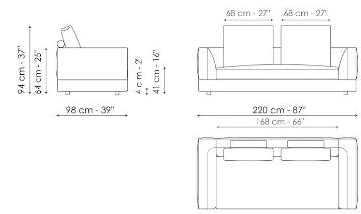

Data sheet

Sofa 268

Width: 268cm
Depth: 98cm
Height: 94cm

Sofa 244

Width: 244cm
Depth: 98cm
Height: 94cm

Sofa 220

Width: 220cm
Depth: 98cm
Height: 94cm

Sofa 196

Width: 276cm
 Depth: 98cm
 Height: 94cm

Center section 216

Width: 216cm
 Depth: 98cm
 Height: 94cm

Center section 192

Width: 192cm
 Depth: 98cm
 Height: 94cm

Center section 144

Width: 144cm
 Depth: 98cm
 Height: 94cm

Center section with tray 264

Width: 264cm
 Depth: 98cm
 Height: 94cm

Center section with tray 240

Width: 240cm
 Depth: 98cm
 Height: 94cm

Center section with tray 192

Width: 192cm
 Depth: 98cm
 Height: 94cm

Depth: 170cm

Height: 94cm

Composition 05

Width: 338cm

Depth: 242cm

Height: 94cm

Composition 06

Width: 312cm