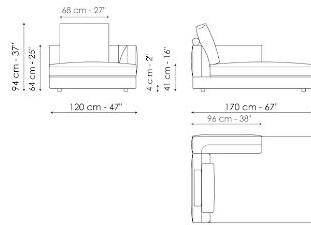

Depth: 98cm

Height: 94cm

Penisola 144

Width: 144cm

Depth: 98cm

Height: 94cm

Meridiana

Width: 242cm

Depth: 98cm

Height: 94cm

Chaise longue 170 x 98

Width: 170cm

Depth: 98cm

Height: 94cm

Chaise longue 170 x 120

Width: 170cm

Depth: 120cm

Height: 94cm

Chaise large 170 x 120

Width: 170cm

Depth: 120cm

Height: 94cm

Chaise large 218 x 96

Width: 218cm

Depth: 96cm

Height: 94cm

Magazine holder armrest

Width: 24cm

Depth: 95cm

Height: 27cm

Coffee table

Width: 24cm