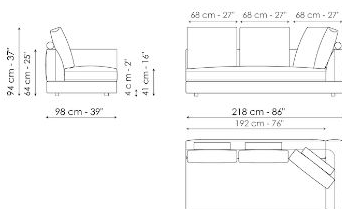

Data sheet

Sofa 268

Width: 268cm
Depth: 98cm
Height: 94cm

Sofa 244

Width: 244cm
Depth: 98cm
Height: 94cm

Sofa 220

Width: 220cm
Depth: 98cm
Height: 94cm

Sofa 196

Width: 196cm
Depth: 98cm
Height: 94cm

Inclined sofa 302

Width: 302cm
Depth: 154cm
Height: 94cm

End section sofa 242

Width: 242cm
Depth: 98cm
Height: 94cm

End section sofa 218

Width: 218cm
Depth: 98cm
Height: 94cm

End section sofa 170

Width: 170cm
Depth: 98cm
Height: 94cm

End section sofa with tray 266

Width: 266cm
Depth: 98cm
Height: 94cm

End section sofa with tray 218

Width: 218cm
 Depth: 98cm
 Height: 94cm

Inclined end section sofa 276

Width: 276cm
 Depth: 98cm
 Height: 94cm

Center section 216

Width: 216cm
 Depth: 98cm
 Height: 94cm

Center section 192

Width: 192cm
 Depth: 98cm
 Height: 94cm

Center section 144

Width: 144cm
 Depth: 98cm
 Height: 94cm