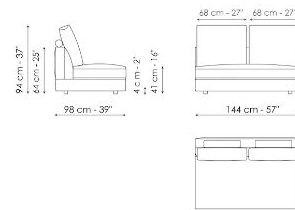

End section sofa 170

Width: 170cm
Depth: 98cm
Height: 94cm

End section sofa with tray 266

Width: 266cm
Depth: 98cm
Height: 94cm

End section sofa with tray 218

Width: 218cm
 Depth: 98cm
 Height: 94cm

Inclined end section sofa 276

Width: 276cm
 Depth: 98cm
 Height: 94cm

Center section 216

Width: 216cm
 Depth: 98cm
 Height: 94cm

Center section 192

Width: 192cm
 Depth: 98cm
 Height: 94cm

Center section 144

Width: 144cm
 Depth: 98cm
 Height: 94cm

Center section with tray 264

Width: 264cm
 Depth: 98cm
 Height: 94cm

Center section with tray 240

Width: 240cm
 Depth: 98cm
 Height: 94cm

Center section with tray 192

Width: 192cm
 Depth: 98cm
 Height: 94cm

Depth: 170cm

Height: 94cm

Composition 05

Width: 338cm

Depth: 242cm

Height: 94cm

Composition 06

Width: 312cm