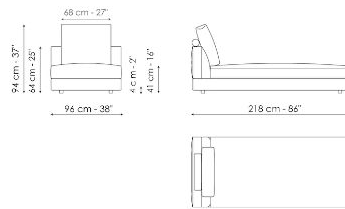

Width: 276cm
 Depth: 98cm
 Height: 94cm

Center section 216

Width: 216cm
 Depth: 98cm
 Height: 94cm

Center section 192

Width: 192cm
 Depth: 98cm
 Height: 94cm

Center section 144

Width: 144cm
 Depth: 98cm
 Height: 94cm

Depth: 98cm

Height: 94cm

Penisola 144

Width: 144cm

Depth: 98cm

Height: 94cm

Meridiana

Width: 242cm

Depth: 98cm

Height: 94cm

Chaise longue 170 x 98

Width: 170cm

Depth: 98cm

Height: 94cm

Chaise longue 170 x 120

Width: 170cm

Depth: 120cm

Height: 94cm

Chaise large 170 x 120

Width: 170cm

Depth: 120cm

Height: 94cm

Chaise large 218 x 96

Width: 218cm