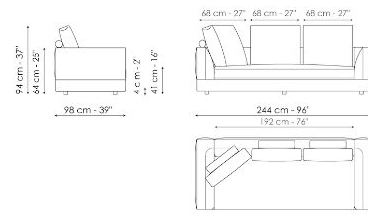

Data sheet

Sofa 268

Width: 268cm
Depth: 98cm
Height: 94cm

Sofa 244

Width: 244cm
Depth: 98cm
Height: 94cm

Sofa 220

Width: 220cm
Depth: 98cm
Height: 94cm

Sofa 196

Width: 276cm
 Depth: 98cm
 Height: 94cm

Center section 216

Width: 216cm
 Depth: 98cm
 Height: 94cm

Center section 192

Width: 192cm
 Depth: 98cm
 Height: 94cm

Center section 144

Width: 144cm
 Depth: 98cm
 Height: 94cm

Depth: 68cm

Height: 27cm

Armrest 68

Width: -cm

Depth: 68cm

Height: 31cm

Armrest 116

Width: -cm

Depth: 170cm

Height: 94cm

Composition 05

Width: 338cm

Depth: 242cm

Height: 94cm

Composition 06

Width: 312cm