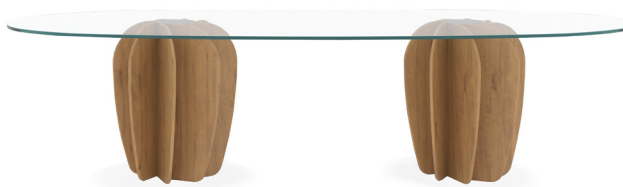

## PRODUCT TYPE

Table

The indoor collections are joined by Ombra, the new adventure that Punt is embarking on under the guidance of Arik Levy. A commitment to good design and contemporary craftsmanship, this time at the service of covered outdoor spaces. A new collection that makes our customers dream of terraces and porches where they can enjoy long days outdoors.