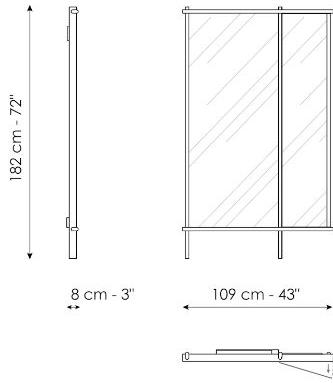

BONALDO

Isola mirror

Designer: **Mario Mazzer**

The freedom to reflect at ease, tilting a part of the mirror to reflect images from every perspective and visualize every little detail. This is the idea behind Isola, a mirror surrounded and supported by solid wood profiles with an oval section and a moveable flag wing. The value of the asymmetric frame

Data sheet

Isola mirror

Width: 8cm

Depth: 109cm

Height: 182cm

Finishes

FRAME

Wood