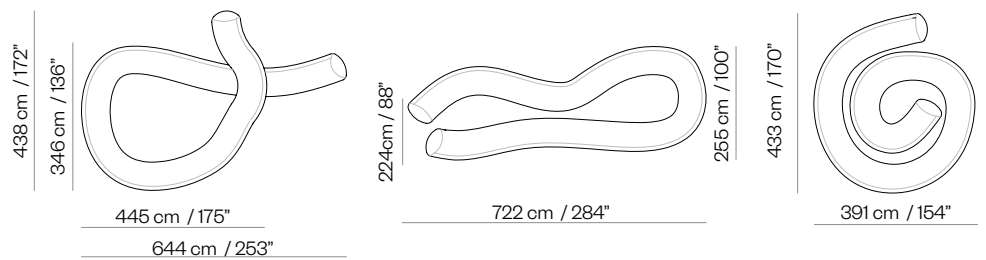

COMPONENTS, MATERIALS & FINISHES

The sofa is internally divided into 2m (20kg) cylindrical cushions made of Polyester fiber fill and joined together with zippers. The upholstery can be made in various fabrics and leathers from BD collection.

DIMENSIONS AND WEIGHTS

There are two different sofa lengths: the short one is 11m (120kg) long and the long one is 15m(160kg) long. The diameter of the Sausage is always the same 70cm.

PACKAGING

Each inner cushion is individually vacuum packed in 60x60x90cm.

CLEANING AND MAINTENANCE

Clean with a damp cloth or a mild soap, recommended to use a green baize. Do not use cleaning products containing alcohol, solvents or their derivatives.

MODELS

11M

15M

COMPOSITIONS

11M

15M