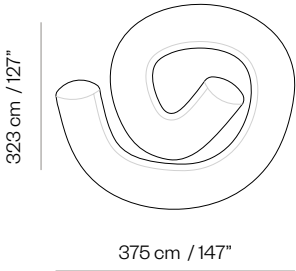

COMPOSITIONS

11M