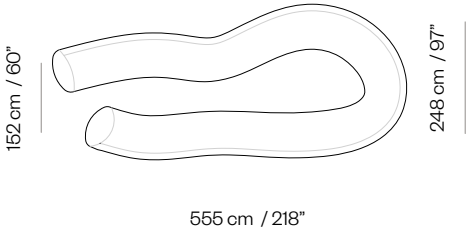

COMPOSITIONS

11M