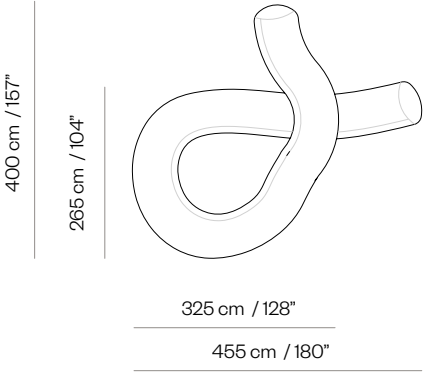

COMPOSITIONS

11M