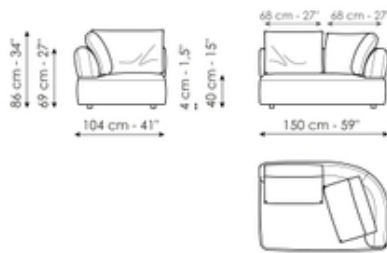

## End section sofa 180

Width: 180cm  
Depth: 104cm  
Height: 86cm

### Composition 4

Width: 472cm  
Depth: 183cm  
Height: 86cm

### Composition 5

Width: 450cm  
Depth: 104cm  
Height: 86cm

### Composition 6

Width: 420cm  
Depth: 160cm  
Height: 86cm