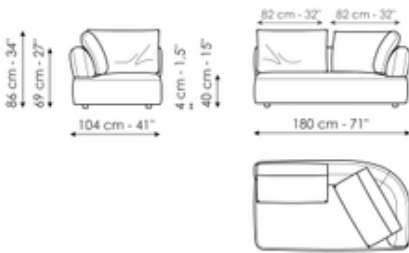

## End section sofa 180

Width: 180cm  
Depth: 104cm  
Height: 86cm

### Composition 4

Width: 472cm  
Depth: 183cm  
Height: 86cm

### Composition 5

Width: 450cm  
Depth: 104cm  
Height: 86cm

### Composition 6

Width: 420cm  
Depth: 160cm  
Height: 86cm