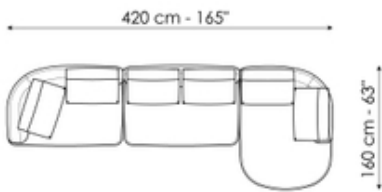

Width: 104cm  
Depth: 104cm  
Height: 86cm

**Curved corner 150 x 150**

Width: 150cm  
Depth: 150cm  
Height: 86cm

**Pouf 150 x 101**

Width: 150cm  
Depth: 101cm  
Height: 40cm

**Pouf 120 x 101**

Width: 120cm  
Depth: 101cm  
Height: 40cm

**Pouf 101 x 101**

Width: 101cm  
Depth: 101cm  
Height: 40cm

**Curved pouf 180 x 115**

Width: 180cm

**Composition 1**

Width: 450cm

**Composition 2**

Width: 420cm

Depth: 115cm  
Height: 40cm

Depth: 420cm  
Height: 86cm

Depth: 300cm  
Height: 86cm

### Composition 4

Width: 472cm  
Depth: 183cm  
Height: 86cm