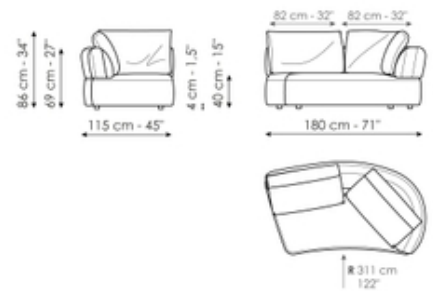

Curved end section sofa 180

Width: 180cm
Depth: 115cm
Height: 86cm